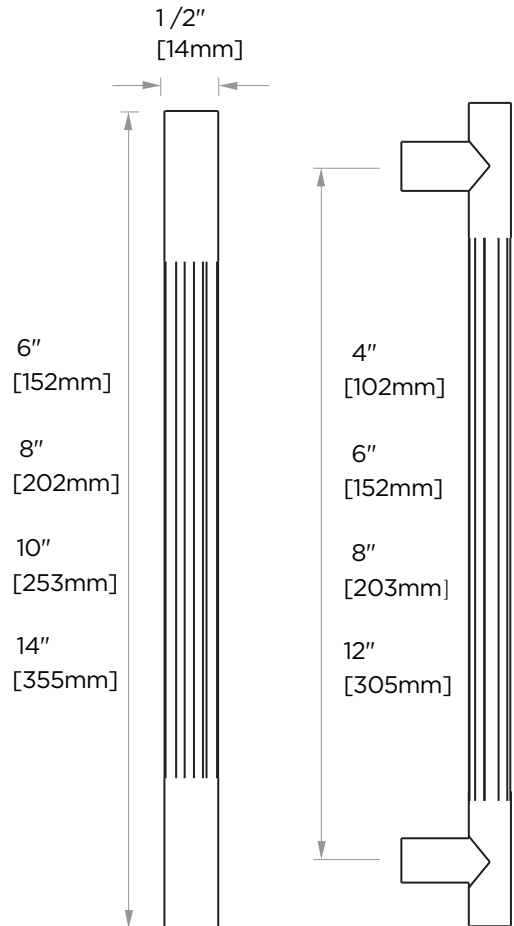

WARRANTY:

Lifetime Limited (Residential Use)
One Year (Commercial Use)

NOTE: Dimensions and specifications are subject to change without notice.