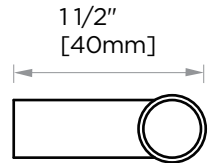

310 COLLECTION CABINET PULL

- 4" 310704
- 6" 310706
- 8" 310708
- 12" 310712

PRODUCT NAME: CABINET PULL

PRODUCT CODE: 4" 310704
6" 310706
8" 310708
12" 310712

MATERIAL: All-brass construction

KEY FEATURES: Contemporary design with solid bold rectangular geometry.