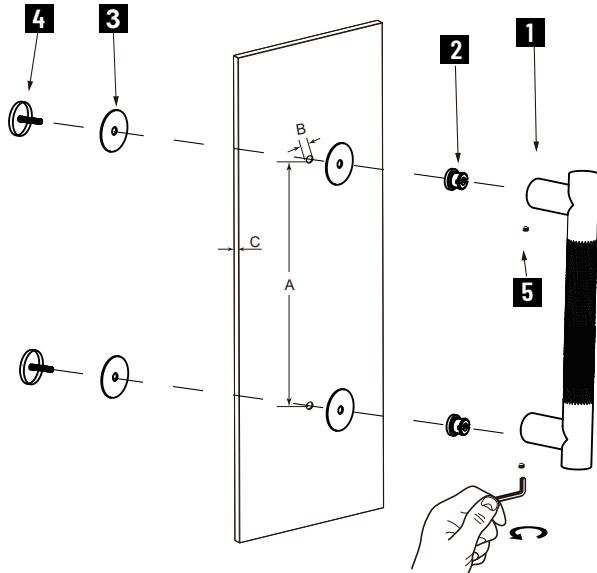

NOTE: Dimensions and specifications are subject to change without notice.

HANDLES INFO

Components Included		
①	Handle	X1
②	Fixing Bracket	X2
③	Rubber Gasket	X4
④	End Cap	X2
⑤	Set Screw M6	X2

Mounting Kits Included		
	X1	Allen Key

GLASS INFO

Glass Hole C-C Distance		
A	8"/203mm	8" Shower Door Handle
	12"/305mm	12" Shower Door Handle
	18"/457mm	18" Shower Door Handle
	24"/610mm	24" Shower Door Handle
	36"/915mm	36" Shower Door Handle
B	1/2" (12mm)	Glass Hole Diameter
C	6-12mm	Glass Thickness