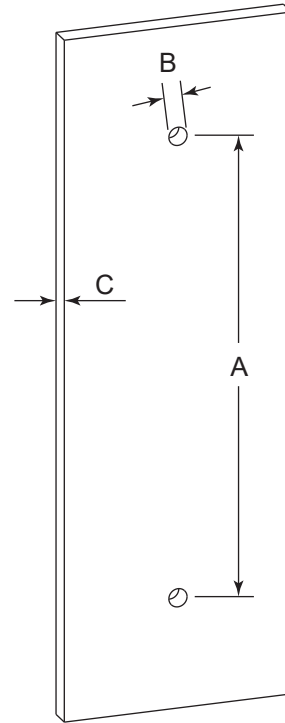

310 COLLECTION SINGLE SDH

- 8" 3107508
- 12" 3107512
- 18" 3107518
- 24" 3107524

PRODUCT NAME: SINGLE SDH

PRODUCT CODE: 8" 3107508
12" 3107512
18" 3107518
24" 3107824

MATERIAL: All-brass construction

KEY FEATURES: Contemporary design with solid bold rectangular geometry.

NOTE: Dimensions and specifications are subject to change without notice.

HANDLES INFO

Components Included		
①	Handle	X1
②	Fixing Bracket	X2
③	Rubber Gasket	X4
④	End Cap	X2
⑤	Set Screw M6	X2

Mounting Kits Included		
	X1	Allen Key

GLASS INFO

Glass Hole C-C Distance		
A	8"/203mm	8" Shower Door Handle
	12"/305mm	12" Shower Door Handle
	18"/457mm	18" Shower Door Handle
	24"/610mm	24" Shower Door Handle
	36"/915mm	36" Shower Door Handle
B	1/2" (12mm)	Glass Hole Diameter
C	6-12mm	Glass Thickness