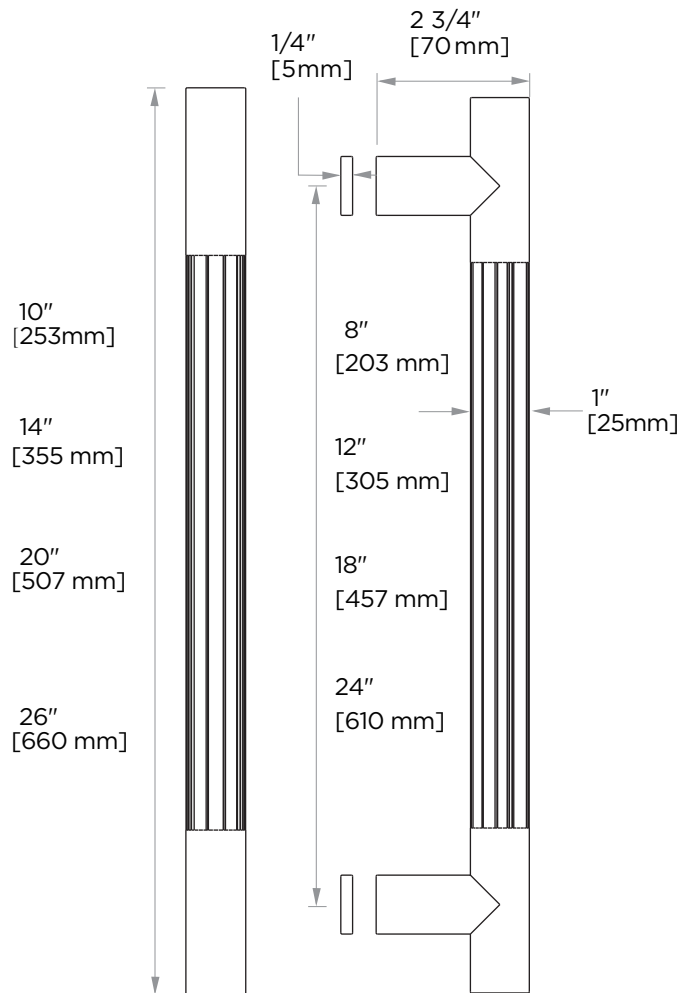

310 COLLECTION SINGLE SDH

- 8" 3107508
- 12" 3107512
- 18" 3107518
- 24" 3107524

PRODUCT NAME: SINGLE SDH

PRODUCT CODE: 8" 3107508
12" 3107512
18" 3107518
24" 3107824

MATERIAL: All-brass construction

KEY FEATURES: Contemporary design with solid bold rectangular geometry.

NOTE: Dimensions and specifications are subject to change without notice.

HANDLES INFO

Components Included		
①	Handle	X1
②	Fixing Bracket	X2
③	Rubber Gasket	X4
④	End Cap	X2
⑤	Set Screw M6	X2

Mounting Kits Included		
	X1	Allen Key

GLASS INFO

Glass Hole C-C Distance		
A	8"/203mm	8" Shower Door Handle
	12"/305mm	12" Shower Door Handle
	18"/457mm	18" Shower Door Handle
	24"/610mm	24" Shower Door Handle
	36"/915mm	36" Shower Door Handle
B	1/2" (12mm)	Glass Hole Diameter
C	6-12mm	Glass Thickness

* Can be used with extension kit for thicker doors

NOTE: Dimensions and specifications are subject to change without notice.