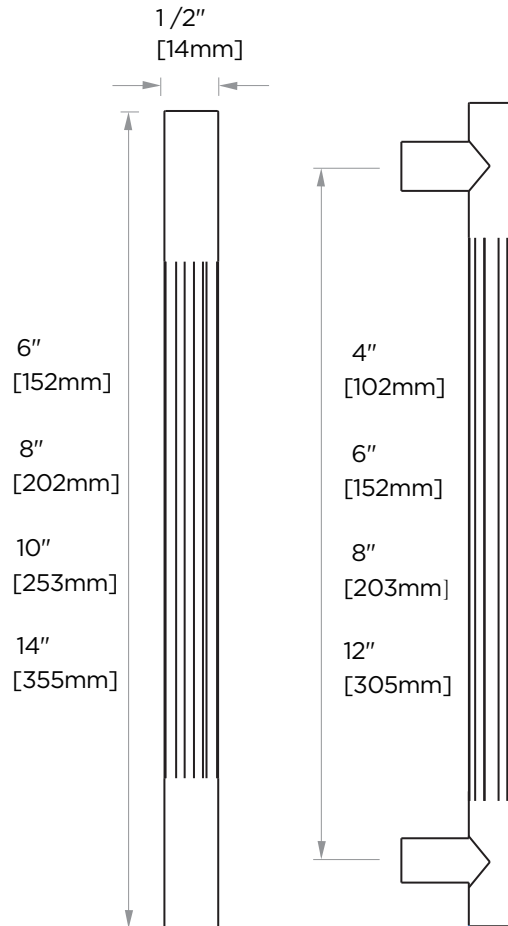

NOTE: Dimensions and specifications are subject to change without notice.