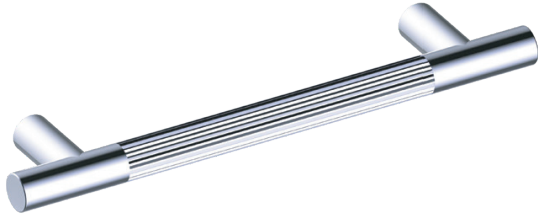

**310 COLLECTION**  
**CABINET PULL**

- 4" 310704
- 6" 310706
- 8" 310708
- 12" 310712

**PRODUCT NAME:** CABINET PULL

**PRODUCT CODE:** 4" 310704  
6" 310706  
8" 310708  
12" 310712

**MATERIAL:** All-brass construction

**KEY FEATURES:** Contemporary design with solid bold rectangular geometry.

**STOCKED FINISHES:**

- Polished Chrome (99)
- Brushed Nickel (81)
- Matte Black (48)

**SPECIAL FINISHES AVAILABLE:** 26 options available. Please see our website for full list samples