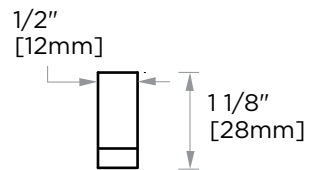

NOTE: Dimensions and specifications are subject to change without notice.