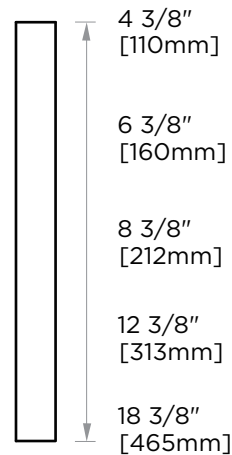

NOTE: Dimensions and specifications are subject to change without notice.