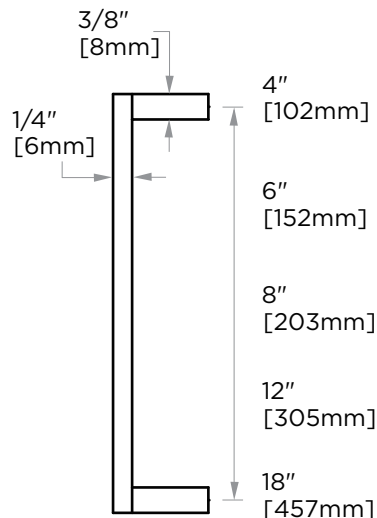

NOTE: Dimensions and specifications are subject to change without notice.