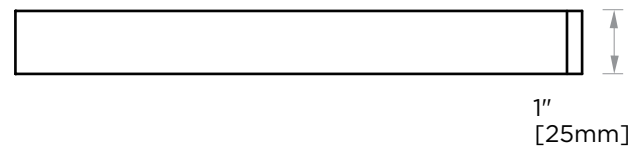

NOTE: Dimensions and specifications are subject to change without notice.