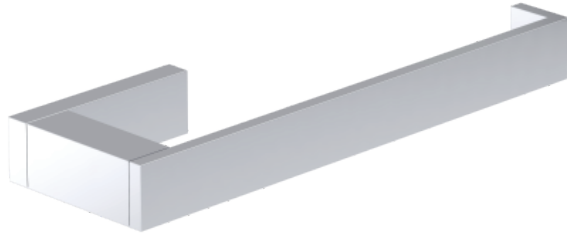

**MUNICH COLLECTION**  
**TOWEL RING**  
288461

**PRODUCT NAME:** TOWEL RING

**PRODUCT CODE:** 288461

**MATERIAL:** All-brass construction

**KEY FEATURES:** Contemporary design.  
Strong rectangular shapes,  
balanced by slender linear lines.

**STOCKED FINISHES:**

- Polished Chrome (99)
- Brushed Nickel (81)
- Polished Nickel (68)
- Matte Black (48)

**SPECIAL FINISHES AVAILABLE:** 26 options available.  
Please see our website for full list samples