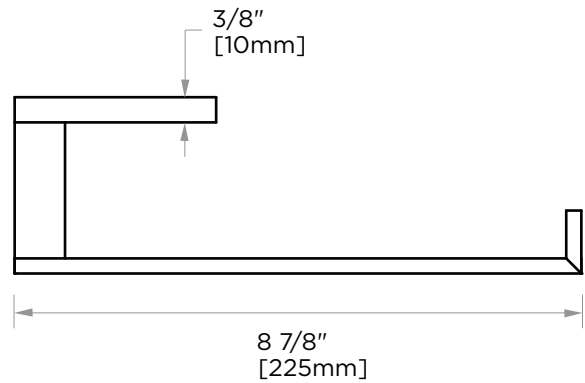

**MUNICH COLLECTION**  
**TOWEL RING**  
288461

**PRODUCT NAME:** TOWEL RING

**PRODUCT CODE:** 288461

**MATERIAL:** All-brass construction

**KEY FEATURES:** Contemporary design.  
Strong rectangular shapes,  
balanced by slender linear lines.