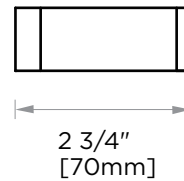

NOTE: Dimensions and specifications are subject to change without notice.