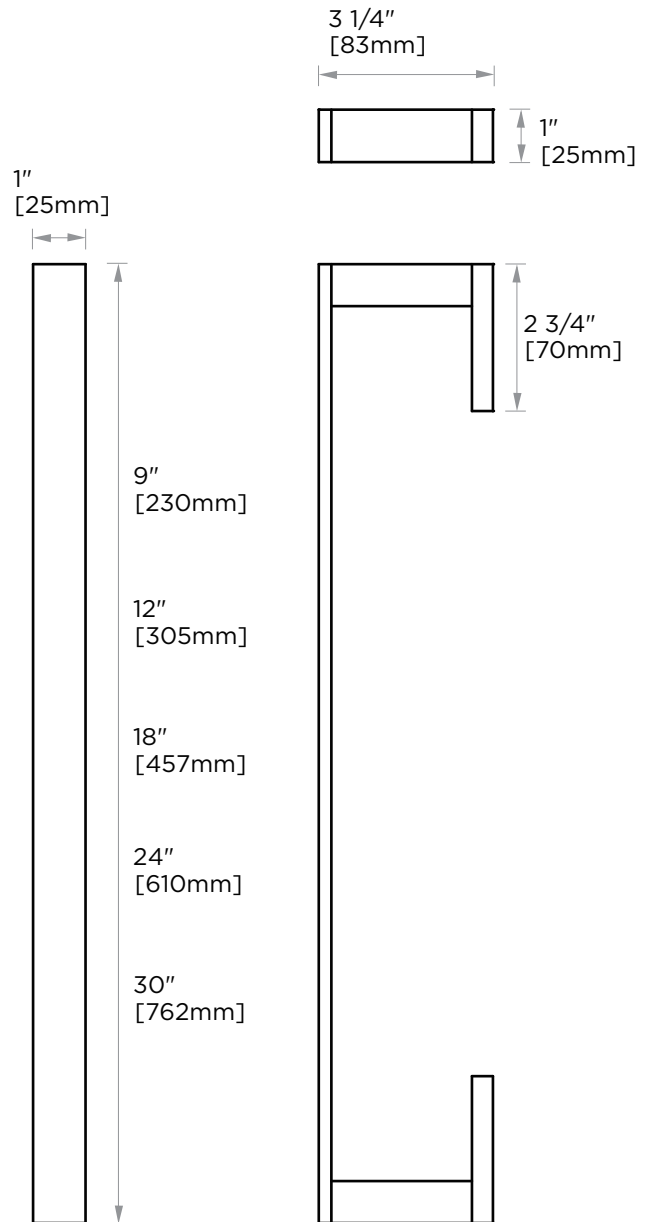

NOTE: Dimensions and specifications are subject to change without notice.