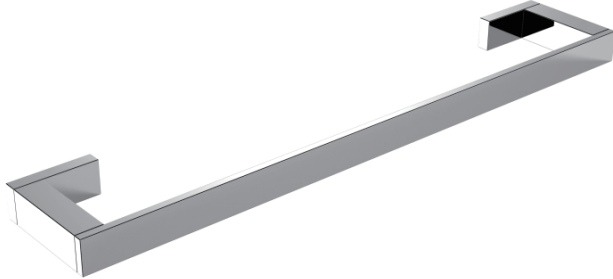

MUNICH COLLECTION TOWEL BAR

- 9" 288109
- 12" 288120
- 18" 288180
- 24" 288240
- 30" 288300

PRODUCT NAME: TOWEL BAR

PRODUCT CODE: 9" 288109
 12" 288120
 18" 288180
 24" 288240
 30" 288300

MATERIAL: All-brass construction

KEY FEATURES: Contemporary design.
 Strong rectangular shapes,
 balanced by slender linear lines.

STOCKED FINISHES:

STOCKED FINISH	9"	12"	18"	24"	30"
Polished Chrome (99)	●	●	●	●	●
Brushed Nickel(81)	●	●	●	●	●
Polished Nickel(68)	●	●	●	●	●
Matte Black (48)	●	●	●	●	●