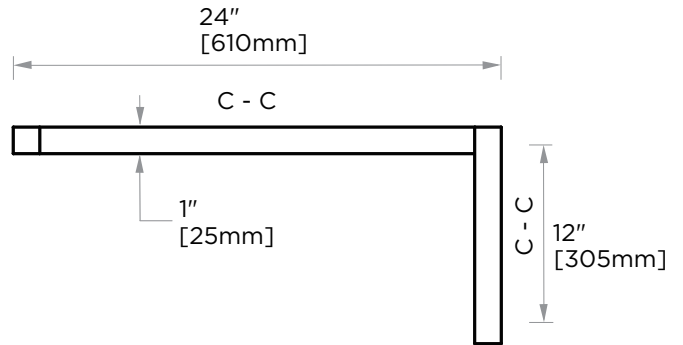

## MUNICH COLLECTION OFFSET SHOWER DOOR HANDLES

- 8" & 18" 28870818
- 8" & 24" 28870824
- 12" & 18" 28871218
- 12" & 24" 28871224

**PRODUCT NAME:** OFFSET SHOWER DOOR HANDLES

**PRODUCT CODE:**

8" & 18"	28870818
8" & 24"	28870824
12" & 18"	28871218
12" & 24"	28871224

**WARRANTY:**  
Lifetime Limited (Residential Use)  
One Year (Commercial Use)

MAKE SURE THIS APPLIES TO OFFSET KITS

**GLASS INFO**  
Glass Hole Diameter : 1/2" / 12mm  
Glass Hole C- C Distance 12" : 12" / 305mm  
Glass Hole C- C Distance 24" : 24" / 610mm  
Thickness : 6-12mm