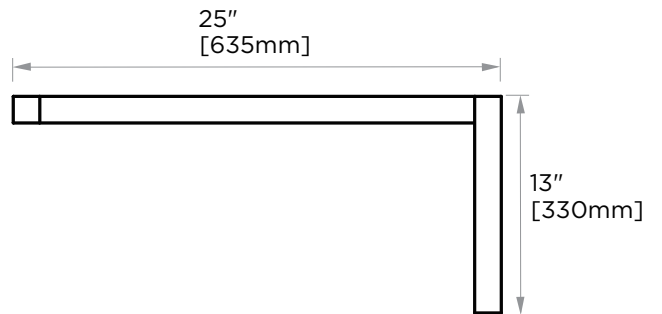

## MUNICH COLLECTION OFFSET SHOWER DOOR HANDLES

- 8" & 18" 28870818
- 8" & 24" 28870824
- 12" & 18" 28871218
- 12" & 24" 28871224

**PRODUCT NAME:** OFFSET SHOWER DOOR HANDLES

**PRODUCT CODE:**

8" & 18"	28870818
8" & 24"	28870824
12" & 18"	28871218
12" & 24"	28871224

**WARRANTY:**  
Lifetime Limited (Residential Use)  
One Year (Commercial Use)

MAKE SURE THIS APPLIES TO OFFSET KITS

**GLASS INFO**  
Glass Hole Diameter : 1/2" / 12mm  
Glass Hole C- C Distance 12" : 12" / 305mm  
Glass Hole C- C Distance 24" : 24" / 610mm  
Thickness : 6-12mm