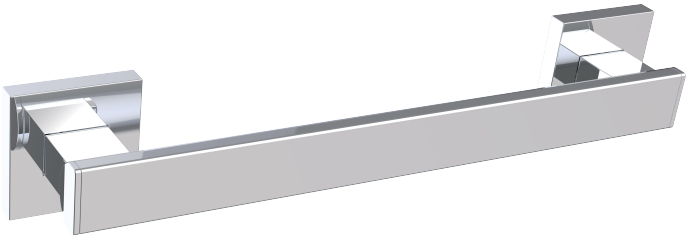

## LISBON COLLECTION GRAB BAR

- 12" 2779512
- 18" 2779518
- 24" 2779524
- 36" 2779536
- 42" 2779542

**PRODUCT NAME:** GRAB BAR (1.25"/32mm)

**PRODUCT CODE:**

12"	3229212K
18"	3229218K
24"	3229224K
36"	3229236K
42"	3229242K

**MATERIAL:** All-brass construction

**STOCKED FINISHES:**

STOCKED FINISH	12"	18"	24"	36"	42"
Polished Chrome (99)	●	●	●	●	●
Brushed Nickel(81)	●	●	●	●	●
Polished Nickel(68)	●	●	●	●	●
Matte Black (48)	●	●	●	●	●