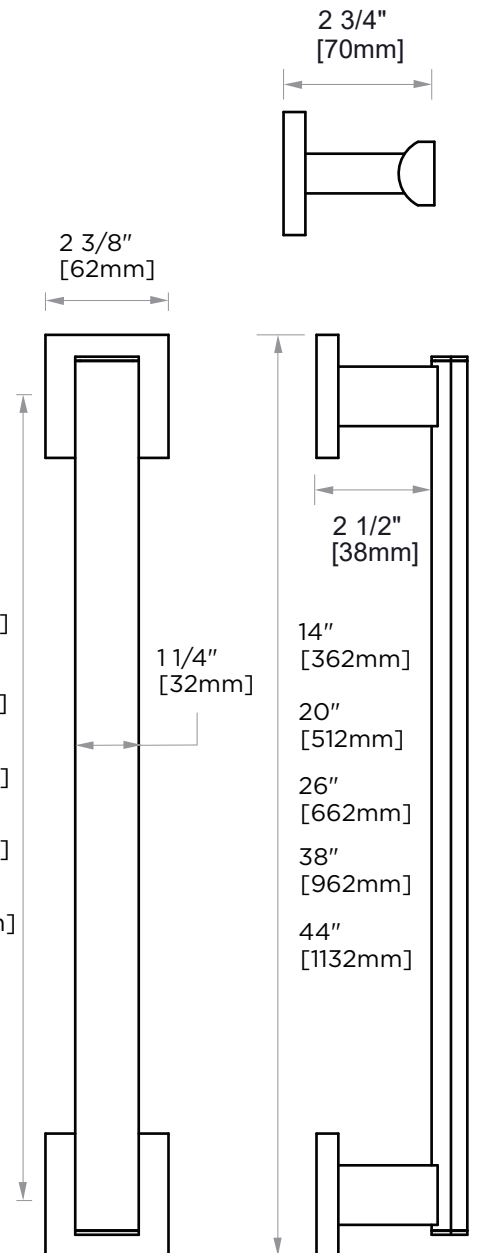

NOTE: Dimensions and specifications are subject to change without notice.