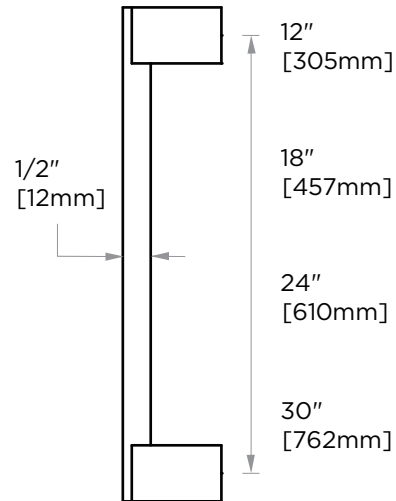

NOTE: Dimensions and specifications are subject to change without notice.