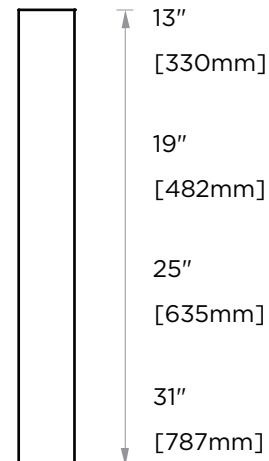

NOTE: Dimensions and specifications are subject to change without notice.