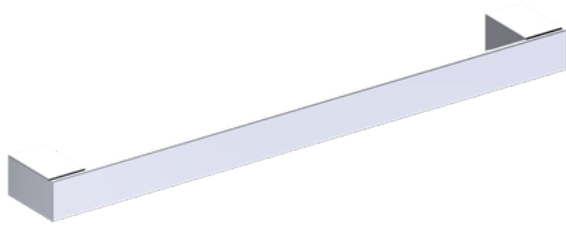

## LISBON COLLECTION APPLIANCE PULL

- 12" 277912
- 18" 277918
- 24" 277924
- 30" 277930

**PRODUCT NAME:** APPLIANCE PULL

**PRODUCT CODE:** 12" 277912  
 18" 277918  
 24" 277924  
 30" 277930

**MATERIAL:** All-brass construction

**KEY FEATURES:** Contemporary design. Square base with clean and elongated lines.

**STOCKED FINISHES:**

STOCKED FINISH	12"	18"	24"	30"
Polished Chrome (99)	●	●	●	●
Brushed Nickel(81)	●	●	●	●
Polished Nickel(68)	●	●	●	●
Matte Black (48)	●	●	●	●