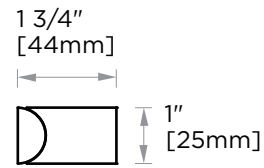

NOTE: Dimensions and specifications are subject to change without notice.