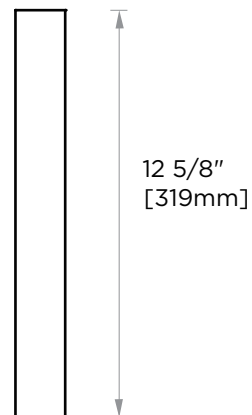

## LISBON COLLECTION CABINET PULL 12" 277712

1 1/8"  
[30mm]

5/8"  
[14mm]

**PRODUCT NAME:** CABINET PULL 12"

**PRODUCT CODE:** 277712

**MATERIAL:** All-brass construction

**KEY FEATURES:** Contemporary design. Square base with clean and elongated lines.

NOTE: Dimensions and specifications are subject to change without notice.