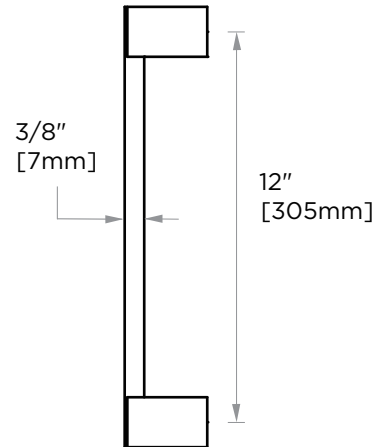

## LISBON COLLECTION CABINET PULL 12" 277712

1 1/8"  
[30mm]

5/8"  
[14mm]

**PRODUCT NAME:** CABINET PULL 12"

**PRODUCT CODE:** 277712

**MATERIAL:** All-brass construction

**KEY FEATURES:** Contemporary design. Square base with clean and elongated lines.

NOTE: Dimensions and specifications are subject to change without notice.