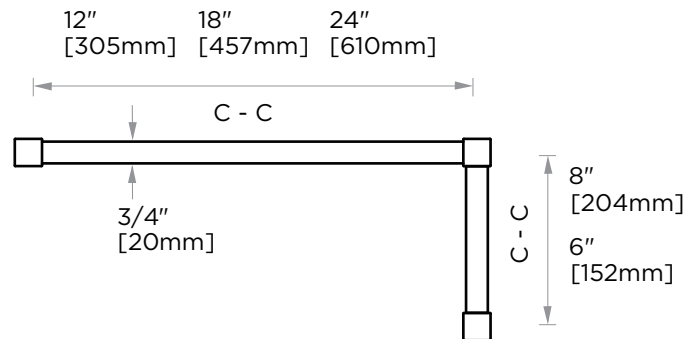

LISBON COLLECTION STRAIGHT & OFFSET SHOWER DOOR HANDLES

- 6" & 18" 27770618
- 6" & 24" 27770624
- 8" & 18" 27770818
- 8" & 24" 27770824
- 12" & 18" 27771218
- 12" & 24" 27771224

Size*	Product #	Description
6x18	27770618	6x18 combination SDH
6x24	27770624	6x24 combination SDH
8x18	27770818	8x18 combination SDH
8x24	27770824	8x24 combination SDH
12x18	27771218	12x18 combination SDH
12x24	27771224	12x24 combination SDH

*Additional sizing upon request

PRODUCT NAME: OFFSET SDH

PRODUCT CODE: 6" & 18" 27770618
 6" & 24" 27770624
 8" & 18" 27770818
 8" & 24" 27770824
 12" & 18" 27771218
 12" & 24" 27771224

MATERIAL: All-brass construction

NOTE: Dimensions and specifications are subject to change without notice.