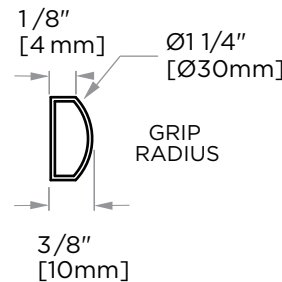

NOTE: Dimensions and specifications are subject to change without notice.