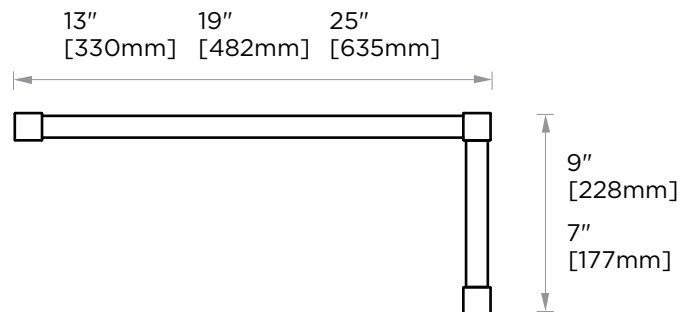

LISBON COLLECTION STRAIGHT & OFFSET SHOWER DOOR HANDLES

- 6" & 18" 27770618
- 6" & 24" 27770624
- 8" & 18" 27770818
- 8" & 24" 27770824
- 12" & 18" 27771218
- 12" & 24" 27771224

Size*	Product #	Description
6x18	27770618	6x18 combination SDH
6x24	27770624	6x24 combination SDH
8x18	27770818	8x18 combination SDH
8x24	27770824	8x24 combination SDH
12x18	27771218	12x18 combination SDH
12x24	27771224	12x24 combination SDH

*Additional sizing upon request

PRODUCT NAME: OFFSET SDH

PRODUCT CODE: 6" & 18" 27770618
 6" & 24" 27770624
 8" & 18" 27770818
 8" & 24" 27770824
 12" & 18" 27771218
 12" & 24" 27771224

MATERIAL: All-brass construction

NOTE: Dimensions and specifications are subject to change without notice.