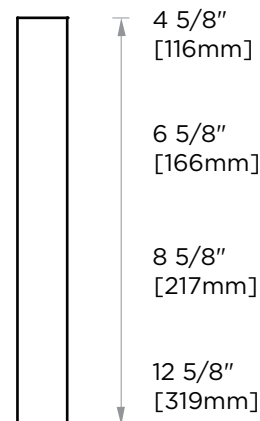

LISBON COLLECTION CABINET PULL

- 4" 277704
- 6" 277706
- 8" 277708
- 12" 277712

PRODUCT NAME: CABINET PULL

PRODUCT CODE: 4" 277704
6" 277706
8" 277708
12" 277712

MATERIAL: All-brass construction

KEY FEATURES: Contemporary design. Square base with clean and elongated lines.

WARRANTY:
Lifetime Limited (Residential Use)
One Year (Commercial Use)

1 1/8"
[30mm]

5/8"
[14mm]

NOTE: Dimensions and specifications are subject to change without notice.