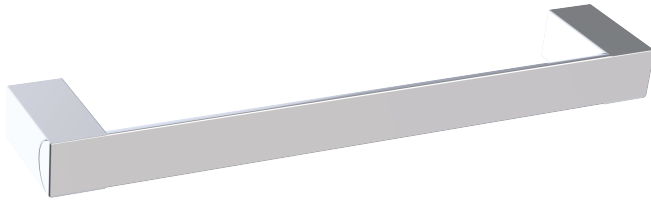

LISBON COLLECTION CABINET PULL

- 4" 277704
- 6" 277706
- 8" 277708
- 12" 277712

PRODUCT NAME: CABINET PULL

PRODUCT CODE: 4" 277704
6" 277706
8" 277708
12" 277712

MATERIAL: All-brass construction

KEY FEATURES: Contemporary design. Square base with clean and elongated lines.

STOCKED FINISHES:

STOCKED FINISH	4"	6"	8"	12"
● Polished Chrome (99)	●	●	●	●
● Polished Nickel(68)		●	●	
● Matte Black (48)		●	●	

SPECIAL FINISHES AVAILABLE: Please see our website for full list samples