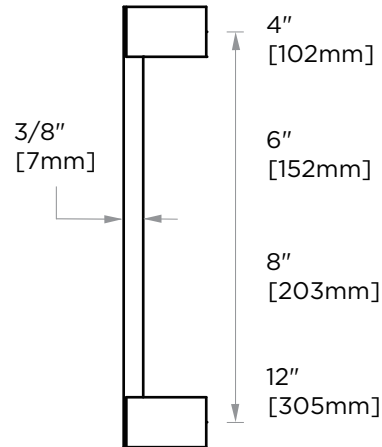

LISBON COLLECTION CABINET PULL

- 4" 277704
- 6" 277706
- 8" 277708
- 12" 277712

PRODUCT NAME: CABINET PULL

PRODUCT CODE: 4" 277704
6" 277706
8" 277708
12" 277712

MATERIAL: All-brass construction

KEY FEATURES: Contemporary design. Square base with clean and elongated lines.

WARRANTY:
Lifetime Limited (Residential Use)
One Year (Commercial Use)

1 1/8"
[30mm]

5/8"
[14mm]

NOTE: Dimensions and specifications are subject to change without notice.