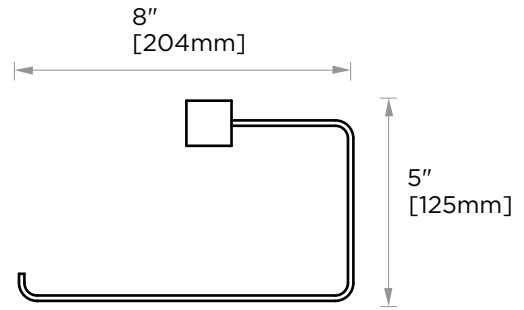

Includes Rosette : 40X4mm
Without Rosette

LISBON COLLECTION TOWEL RING (LEFT) 277463L

PRODUCT NAME: TOWEL RING (LEFT)

PRODUCT CODE: 277463L

MATERIAL: All-brass construction

KEY FEATURES: Contemporary design. Square base with clean and elongated lines.

NOTE: Dimensions and specifications are subject to change without notice.

LISBON COLLECTION

Large Square Rosette

277SQLG 45X12mm

Small Round Rosette

137RDSM 40X4mm

Large Round Rosette

137RDLG 48X10mm

NOTE: Dimensions and specifications are subject to change without notice.