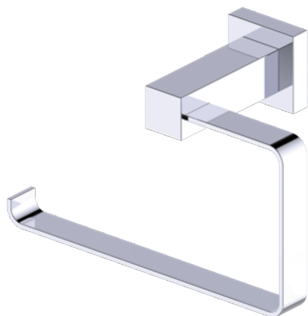

Includes Rosette : 40X4mm
Without Rosette

LISBON COLLECTION TOWEL RING (LEFT) 277463L

PRODUCT NAME: TOWEL RING (LEFT)

PRODUCT CODE: 277463L

MATERIAL: All-brass construction

KEY FEATURES: Contemporary design. Square base with clean and elongated lines.

NOTE: Dimensions and specifications are subject to change without notice.

LISBON COLLECTION

Large Square Rosette

277SQLG 45X12mm

Small Round Rosette

137RDSM 40X4mm

Large Round Rosette

137RDLG 48X10mm