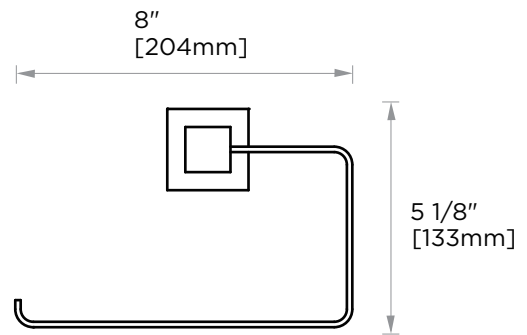

Includes Rosette : 40X4mm
Without Rosette

LISBON COLLECTION TOWEL RING (LEFT) 277463L

PRODUCT NAME: TOWEL RING (LEFT)

PRODUCT CODE: 277463L

MATERIAL: All-brass construction

KEY FEATURES: Contemporary design. Square base with clean and elongated lines.

NOTE: Dimensions and specifications are subject to change without notice.

LISBON COLLECTION

Large Square Rosette

277SQLG 45X12mm

Small Round Rosette

137RDSM 40X4mm

Large Round Rosette

137RDLG 48X10mm

NOTE: Dimensions and specifications are subject to change without notice.