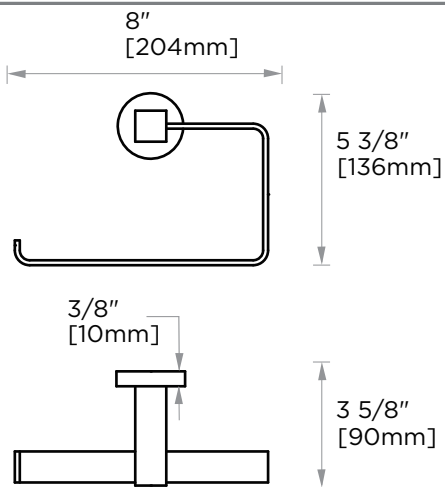

NOTE: Dimensions and specifications are subject to change without notice.

LISBON COLLECTION

Large Square Rosette

277SQLG 45X12mm

Small Round Rosette

137RDSM 40X4mm

Large Round Rosette

137RDLG 48X10mm

NOTE: Dimensions and specifications are subject to change without notice.