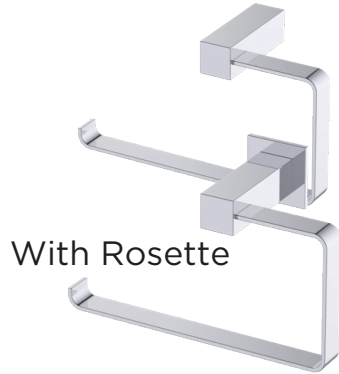

Includes Rosette : 40X4mm
Without Rosette

LISBON COLLECTION TOWEL RING (LEFT) 277463L

PRODUCT NAME: TOWEL RING (LEFT)

PRODUCT CODE: 277463L

MATERIAL: All-brass construction

KEY FEATURES: Contemporary design. Square base with clean and elongated lines.

NOTE: Dimensions and specifications are subject to change without notice.

LISBON COLLECTION

Large Square Rosette

277SQLG 45X12mm

Small Round Rosette

137RDSM 40X4mm

Large Round Rosette

137RDLG 48X10mm