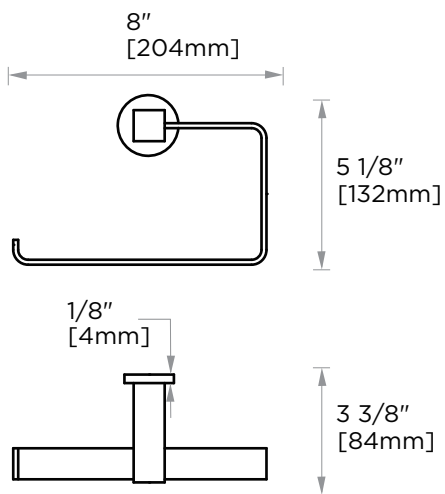

NOTE: Dimensions and specifications are subject to change without notice.

LISBON COLLECTION

Large Square Rosette

277SQLG 45X12mm

Small Round Rosette

137RDSM 40X4mm

Large Round Rosette

137RDLG 48X10mm

NOTE: Dimensions and specifications are subject to change without notice.