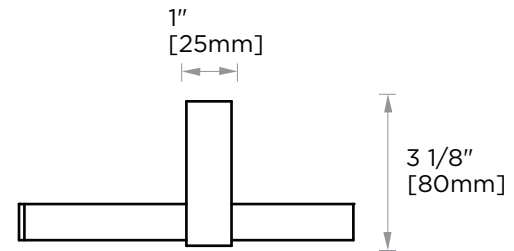

Includes Rosette : 40X4mm
Without Rosette

LISBON COLLECTION TOWEL RING (LEFT) 277463L

PRODUCT NAME: TOWEL RING (LEFT)

PRODUCT CODE: 277463L

MATERIAL: All-brass construction

KEY FEATURES: Contemporary design. Square base with clean and elongated lines.

NOTE: Dimensions and specifications are subject to change without notice.

LISBON COLLECTION

Large Square Rosette

277SQLG 45X12mm

Small Round Rosette

137RDSM 40X4mm

Large Round Rosette

137RDLG 48X10mm

NOTE: Dimensions and specifications are subject to change without notice.