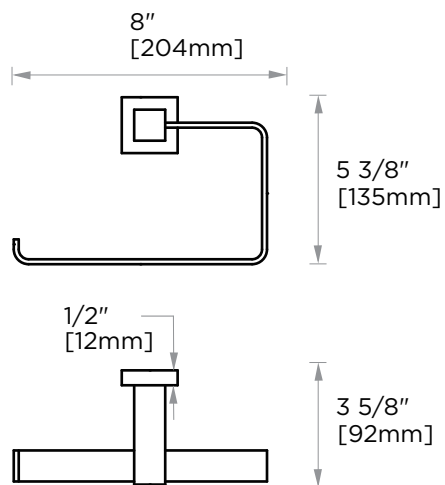

Includes Rosette : 40X4mm
Without Rosette

LISBON COLLECTION TOWEL RING (LEFT) 277463L

PRODUCT NAME: TOWEL RING (LEFT)

PRODUCT CODE: 277463L

MATERIAL: All-brass construction

KEY FEATURES: Contemporary design. Square base with clean and elongated lines.

NOTE: Dimensions and specifications are subject to change without notice.

LISBON COLLECTION

Large Square Rosette

277SQLG 45X12mm

Small Round Rosette

137RDSM 40X4mm

Large Round Rosette

137RDLG 48X10mm

NOTE: Dimensions and specifications are subject to change without notice.