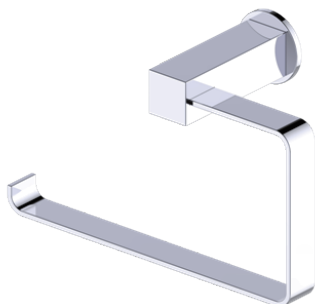

Includes Rosette : 40X4mm
Without Rosette

LISBON COLLECTION TOWEL RING (LEFT) 277463L

PRODUCT NAME: TOWEL RING (LEFT)

PRODUCT CODE: 277463L

MATERIAL: All-brass construction

KEY FEATURES: Contemporary design. Square base with clean and elongated lines.

NOTE: Dimensions and specifications are subject to change without notice.

LISBON COLLECTION

Large Square Rosette

277SQLG 45X12mm

Small Round Rosette

137RDSM 40X4mm

Large Round Rosette

137RDLG 48X10mm