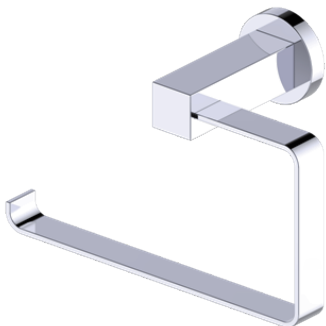

Includes Rosette : 40X4mm
Without Rosette

LISBON COLLECTION TOWEL RING (LEFT) 277463L

PRODUCT NAME: TOWEL RING (LEFT)

PRODUCT CODE: 277463L

MATERIAL: All-brass construction

KEY FEATURES: Contemporary design. Square base with clean and elongated lines.

NOTE: Dimensions and specifications are subject to change without notice.

LISBON COLLECTION

Large Square Rosette

277SQLG 45X12mm

Small Round Rosette

137RDSM 40X4mm

Large Round Rosette

137RDLG 48X10mm