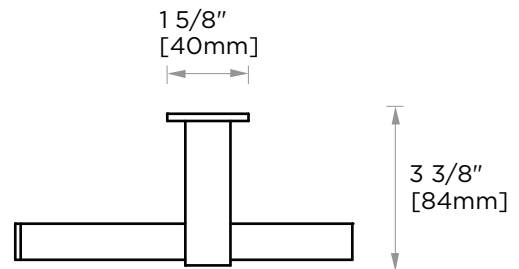

Includes Rosette : 40X4mm
Without Rosette

LISBON COLLECTION TOWEL RING (LEFT) 277463L

PRODUCT NAME: TOWEL RING (LEFT)

PRODUCT CODE: 277463L

MATERIAL: All-brass construction

KEY FEATURES: Contemporary design. Square base with clean and elongated lines.

NOTE: Dimensions and specifications are subject to change without notice.

LISBON COLLECTION

Large Square Rosette

277SQLG 45X12mm

Small Round Rosette

137RDSM 40X4mm

Large Round Rosette

137RDLG 48X10mm

NOTE: Dimensions and specifications are subject to change without notice.