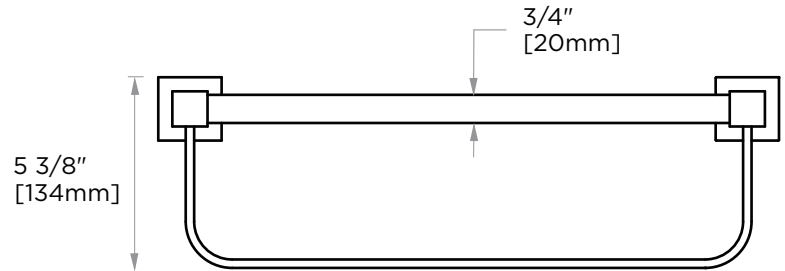

SPECIAL FINISHES AVAILABLE: Please see our website for full list samples

WARRANTY:
Lifetime Limited (Residential Use)
One Year (Commercial Use)