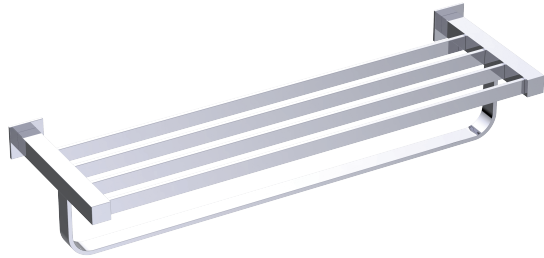

LISBON COLLECTION
**TOWEL SHELF W/
TOWEL BAR**
277442

PRODUCT NAME: TOWEL SHELF W/
TOWEL BAR

PRODUCT CODE: 277442

MATERIAL: All-brass construction

KEY FEATURES: Contemporary design.
Square base with clean
and elongated lines.