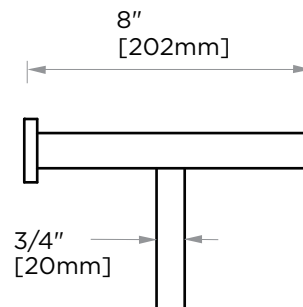

NOTE: Dimensions and specifications are subject to change without notice.