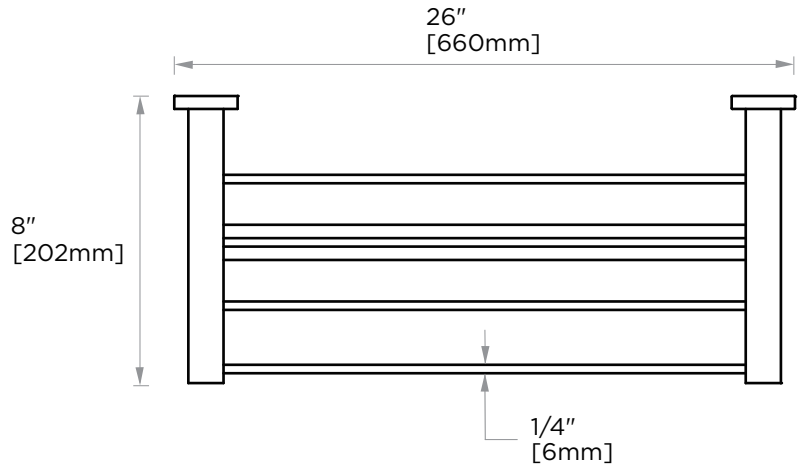

LISBON COLLECTION
**TOWEL SHELF W/
TOWEL BAR**
277442

PRODUCT NAME: TOWEL SHELF W/
TOWEL BAR

PRODUCT CODE: 277442

MATERIAL: All-brass construction

KEY FEATURES: Contemporary design.
Square base with clean
and elongated lines.