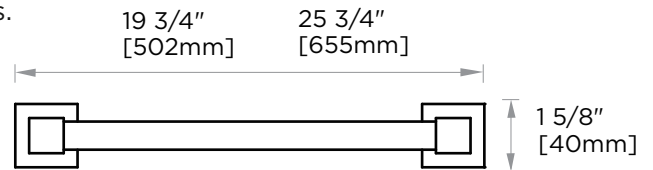

Includes Rosette : 40X4mm
Without Rosette

With Rosette

LISBON COLLECTION DOUBLE TOWEL BAR

18" 277182

24" 277242

PRODUCT NAME: DOUBLE TOWEL BAR

PRODUCT CODE: 18" 277182
24" 277242

MATERIAL: All-brass construction

KEY FEATURES: Contemporary design. Square base with clean and elongated lines.

STOCKED FINISHES:

STOCKED FINISH	18"	24"
● Polished Chrome (99)	●	●
● Brushed Nickel(81)	●	●

SPECIAL FINISHES AVAILABLE: Please see our website for full list samples

WARRANTY:

Lifetime Limited (Residential Use)
One Year (Commercial Use)

NOTE: Dimensions and specifications are subject to change without notice.

LISBON COLLECTION

Large Square Rosette
277SQLG 45X12mm

Small Round Rosette
137RDSM 40X4mm

Large Round Rosette
137RDLG 48X10mm

NOTE: Dimensions and specifications are subject to change without notice.