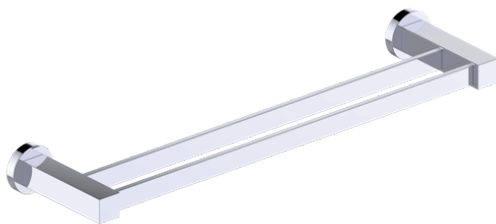

Includes Rosette : 40X4mm
Without Rosette

With Rosette

LISBON COLLECTION DOUBLE TOWEL BAR

18" 277182

24" 277242

PRODUCT NAME: DOUBLE TOWEL BAR

PRODUCT CODE: 18" 277182
24" 277242

MATERIAL: All-brass construction

KEY FEATURES: Contemporary design. Square base with clean and elongated lines.

STOCKED FINISHES:

STOCKED FINISH	18"	24"
● Polished Chrome (99)	●	●
● Brushed Nickel(81)	●	●

SPECIAL FINISHES AVAILABLE: Please see our website for full list samples

WARRANTY:

Lifetime Limited (Residential Use)
One Year (Commercial Use)

NOTE: Dimensions and specifications are subject to change without notice.

LISBON COLLECTION

Large Square Rosette
277SQLG 45X12mm

Small Round Rosette
137RDSM 40X4mm

Large Round Rosette
137RDLG 48X10mm

NOTE: Dimensions and specifications are subject to change without notice.