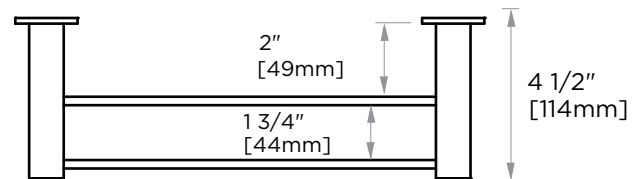

Includes Rosette : 40X4mm
Without Rosette

With Rosette

LISBON COLLECTION DOUBLE TOWEL BAR

18" 277182

24" 277242

PRODUCT NAME: DOUBLE TOWEL BAR

PRODUCT CODE: 18" 277182
24" 277242

MATERIAL: All-brass construction

KEY FEATURES: Contemporary design. Square base with clean and elongated lines.

STOCKED FINISHES:

STOCKED FINISH	18"	24"
● Polished Chrome (99)	●	●
● Brushed Nickel(81)	●	●

SPECIAL FINISHES AVAILABLE: Please see our website for full list samples

WARRANTY:

Lifetime Limited (Residential Use)
One Year (Commercial Use)

NOTE: Dimensions and specifications are subject to change without notice.

LISBON COLLECTION

Large Square Rosette
277SQLG 45X12mm

Small Round Rosette
137RDSM 40X4mm

Large Round Rosette
137RDLG 48X10mm

NOTE: Dimensions and specifications are subject to change without notice.