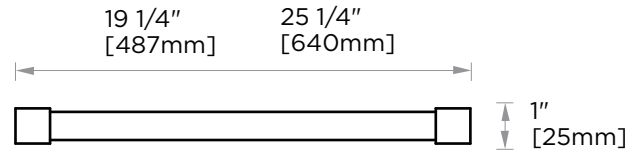

Includes Rosette : 40X4mm
Without Rosette

With Rosette

LISBON COLLECTION DOUBLE TOWEL BAR

18" 277182

24" 277242

PRODUCT NAME: DOUBLE TOWEL BAR

PRODUCT CODE: 18" 277182
24" 277242

MATERIAL: All-brass construction

KEY FEATURES: Contemporary design. Square base with clean and elongated lines.

STOCKED FINISHES:

STOCKED FINISH	18"	24"
● Polished Chrome (99)	●	●
● Brushed Nickel(81)	●	●

SPECIAL FINISHES AVAILABLE: Please see our website for full list samples

WARRANTY:

Lifetime Limited (Residential Use)
One Year (Commercial Use)

NOTE: Dimensions and specifications are subject to change without notice.

LISBON COLLECTION

Large Square Rosette
277SQLG 45X12mm

Small Round Rosette
137RDSM 40X4mm

Large Round Rosette
137RDLG 48X10mm

NOTE: Dimensions and specifications are subject to change without notice.