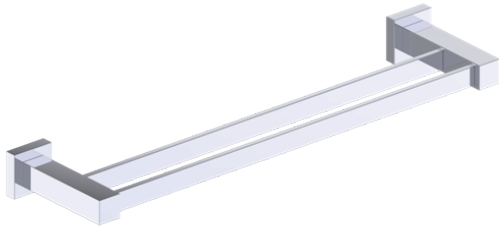

Includes Rosette : 40X4mm
Without Rosette

With Rosette

LISBON COLLECTION DOUBLE TOWEL BAR

18" 277182

24" 277242

PRODUCT NAME: DOUBLE TOWEL BAR

PRODUCT CODE: 18" 277182
24" 277242

MATERIAL: All-brass construction

KEY FEATURES: Contemporary design. Square base with clean and elongated lines.

STOCKED FINISHES:

STOCKED FINISH	18"	24"
● Polished Chrome (99)	●	●
● Brushed Nickel(81)	●	●

SPECIAL FINISHES AVAILABLE: Please see our website for full list samples

WARRANTY:

Lifetime Limited (Residential Use)
One Year (Commercial Use)

NOTE: Dimensions and specifications are subject to change without notice.

LISBON COLLECTION

Large Square Rosette
277SQLG 45X12mm

Small Round Rosette
137RDSM 40X4mm

Large Round Rosette
137RDLG 48X10mm

NOTE: Dimensions and specifications are subject to change without notice.