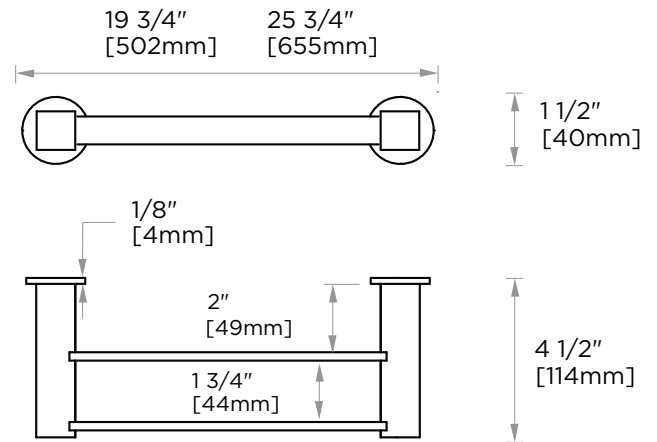

WARRANTY:

Lifetime Limited (Residential Use)
One Year (Commercial Use)

NOTE: Dimensions and specifications are subject to change without notice.

LISBON COLLECTION

Large Square Rosette
277SQLG 45X12mm

Small Round Rosette
137RDSM 40X4mm

Large Round Rosette
137RDLG 48X10mm

NOTE: Dimensions and specifications are subject to change without notice.