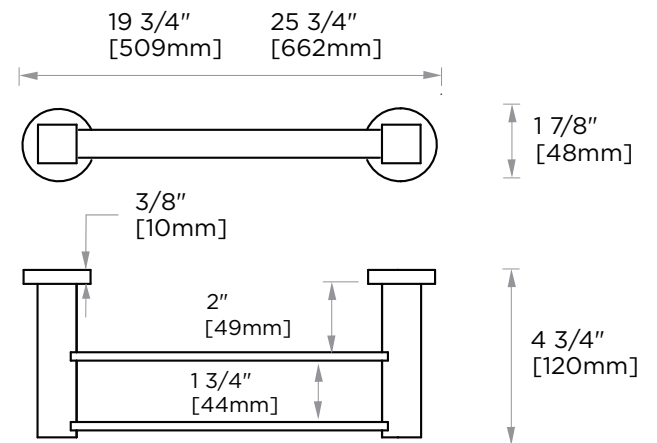

Includes Rosette : 40X4mm
Without Rosette

With Rosette

LISBON COLLECTION DOUBLE TOWEL BAR

18" 277182

24" 277242

PRODUCT NAME: DOUBLE TOWEL BAR

PRODUCT CODE: 18" 277182
24" 277242

MATERIAL: All-brass construction

WARRANTY:

Lifetime Limited (Residential Use)
One Year (Commercial Use)

NOTE: Dimensions and specifications are subject to change without notice.

LISBON COLLECTION

Large Square Rosette
277SQLG 45X12mm

Small Round Rosette
137RDSM 40X4mm

Large Round Rosette
137RDLG 48X10mm

NOTE: Dimensions and specifications are subject to change without notice.