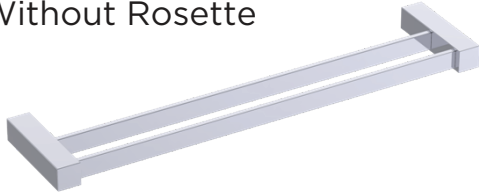

Includes Rosette : 40X4mm
Without Rosette

With Rosette

LISBON COLLECTION DOUBLE TOWEL BAR

18" 277182

24" 277242

PRODUCT NAME: DOUBLE TOWEL BAR

PRODUCT CODE: 18" 277182
24" 277242

MATERIAL: All-brass construction

KEY FEATURES: Contemporary design. Square base with clean and elongated lines.

STOCKED FINISHES:

STOCKED FINISH	18"	24"
● Polished Chrome (99)	●	●
● Brushed Nickel(81)	●	●

SPECIAL FINISHES AVAILABLE: Please see our website for full list samples

WARRANTY:

Lifetime Limited (Residential Use)
One Year (Commercial Use)

NOTE: Dimensions and specifications are subject to change without notice.

LISBON COLLECTION

Large Square Rosette
277SQLG 45X12mm

Small Round Rosette
137RDSM 40X4mm

Large Round Rosette
137RDLG 48X10mm

NOTE: Dimensions and specifications are subject to change without notice.