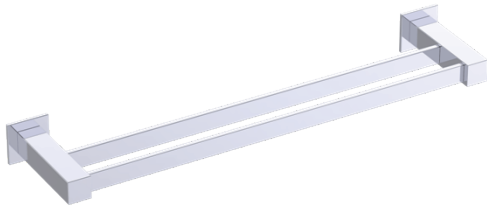

Includes Rosette : 40X4mm
Without Rosette

With Rosette

LISBON COLLECTION DOUBLE TOWEL BAR

18" 277182

24" 277242

PRODUCT NAME: DOUBLE TOWEL BAR

PRODUCT CODE: 18" 277182
24" 277242

MATERIAL: All-brass construction

KEY FEATURES: Contemporary design. Square base with clean and elongated lines.

STOCKED FINISHES:

STOCKED FINISH	18"	24"
● Polished Chrome (99)	●	●
● Brushed Nickel(81)	●	●

SPECIAL FINISHES AVAILABLE: Please see our website for full list samples

WARRANTY:

Lifetime Limited (Residential Use)
One Year (Commercial Use)

NOTE: Dimensions and specifications are subject to change without notice.

LISBON COLLECTION

Large Square Rosette
277SQLG 45X12mm

Small Round Rosette
137RDSM 40X4mm

Large Round Rosette
137RDLG 48X10mm

NOTE: Dimensions and specifications are subject to change without notice.