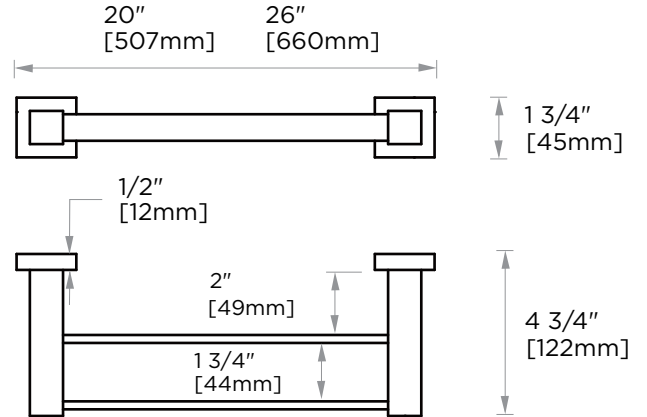

Includes Rosette : 40X4mm
Without Rosette

With Rosette

LISBON COLLECTION DOUBLE TOWEL BAR

18" 277182

24" 277242

PRODUCT NAME: DOUBLE TOWEL BAR

PRODUCT CODE: 18" 277182
24" 277242

MATERIAL: All-brass construction

WARRANTY:

Lifetime Limited (Residential Use)
One Year (Commercial Use)

NOTE: Dimensions and specifications are subject to change without notice.

LISBON COLLECTION

Large Square Rosette
277SQLG 45X12mm

Small Round Rosette
137RDSM 40X4mm

Large Round Rosette
137RDLG 48X10mm

NOTE: Dimensions and specifications are subject to change without notice.