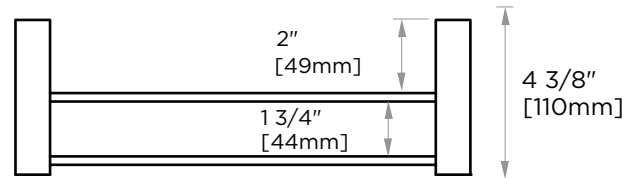

Includes Rosette : 40X4mm
Without Rosette

With Rosette

LISBON COLLECTION DOUBLE TOWEL BAR

18" 277182

24" 277242

PRODUCT NAME: DOUBLE TOWEL BAR

PRODUCT CODE: 18" 277182
24" 277242

MATERIAL: All-brass construction

KEY FEATURES: Contemporary design. Square base with clean and elongated lines.

STOCKED FINISHES:

STOCKED FINISH	18"	24"
● Polished Chrome (99)	●	●
● Brushed Nickel(81)	●	●

SPECIAL FINISHES AVAILABLE: Please see our website for full list samples

WARRANTY:

Lifetime Limited (Residential Use)
One Year (Commercial Use)

NOTE: Dimensions and specifications are subject to change without notice.

LISBON COLLECTION

Large Square Rosette
277SQLG 45X12mm

Small Round Rosette
137RDSM 40X4mm

Large Round Rosette
137RDLG 48X10mm

NOTE: Dimensions and specifications are subject to change without notice.