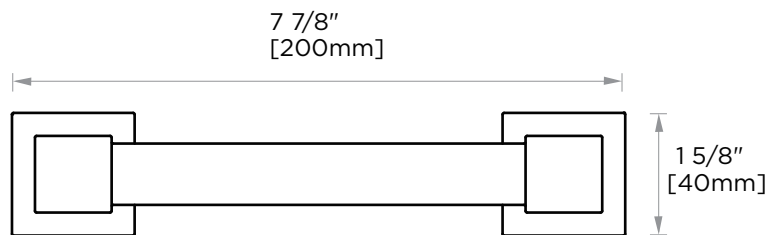

WARRANTY:

Lifetime Limited (Residential Use)
One Year (Commercial Use)

NOTE: Dimensions and specifications are subject to change without notice.