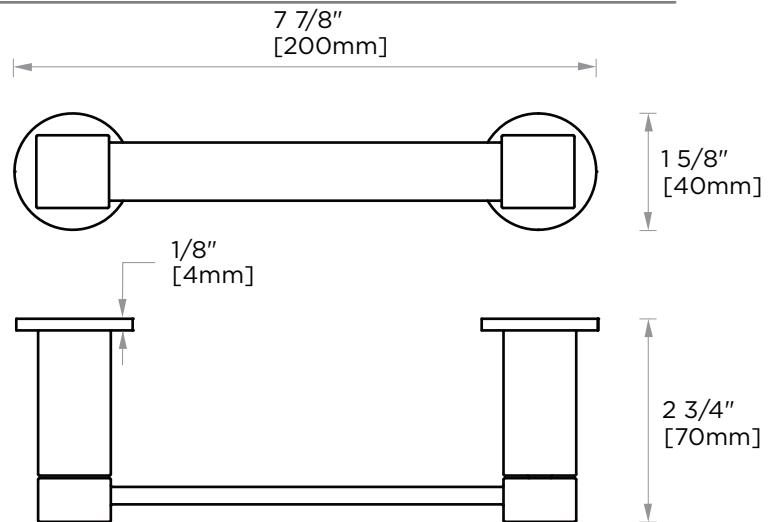

Large Square Rosette
277SQLG 45X12mm

Small Round Rosette
137RDSM 40X4mm

Large Round Rosette
137RDLG 48X10mm

NOTE: Dimensions and specifications are subject to change without notice.