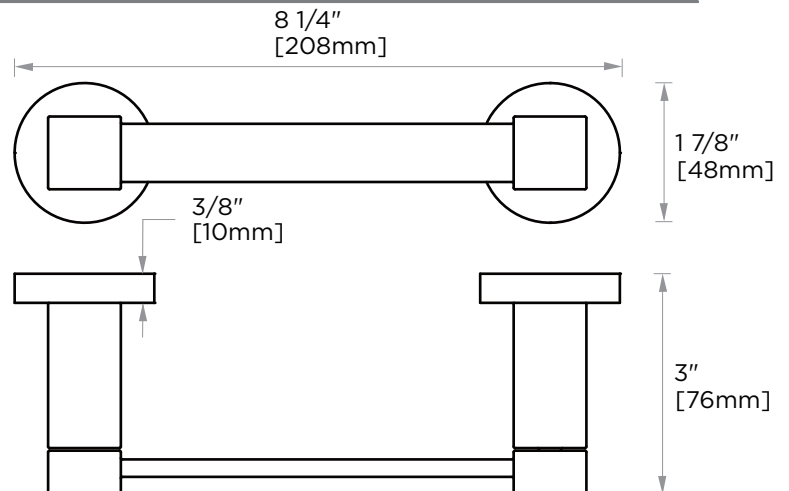

Includes Rosette : 40X4mm
Without Rosette

With Rosette

LISBON COLLECTION PIVOT TOILET PAPER HOLDER HOLDER 277158

PRODUCT NAME: PIVOT TOILET PAPER HOLDER

PRODUCT CODE: 277158

MATERIAL: All-brass construction

Large Square Rosette
277SQLG 45X12mm

Small Round Rosette
137RDSM 40X4mm

Large Round Rosette
137RDLG 48X10mm

NOTE: Dimensions and specifications are subject to change without notice.