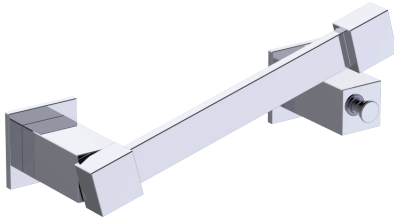

Includes Rosette : 40X4mm
Without Rosette

With Rosette

LISBON COLLECTION PIVOT TOILET PAPER HOLDER HOLDER 277158

PRODUCT NAME: PIVOT TOILET PAPER HOLDER

PRODUCT CODE: 277158

MATERIAL: All-brass construction

KEY FEATURES: Contemporary design. Square base with clean and elongated lines.

STOCKED FINISHES:

- Polished Chrome (99)
- Brushed Nickel (81)
- Polished Nickel (68)
- Matte Black (48)

SPECIAL FINISHES AVAILABLE:

Large Square Rosette
277SQLG 45X12mm

Small Round Rosette
137RDSM 40X4mm

Large Round Rosette
137RDLG 48X10mm

NOTE: Dimensions and specifications are subject to change without notice.