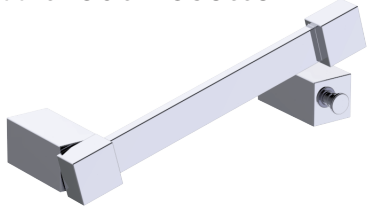

Includes Rosette : 40X4mm
Without Rosette

With Rosette

LISBON COLLECTION PIVOT TOILET PAPER HOLDER HOLDER 277158

PRODUCT NAME: PIVOT TOILET PAPER HOLDER

PRODUCT CODE: 277158

MATERIAL: All-brass construction

KEY FEATURES: Contemporary design. Square base with clean and elongated lines.

STOCKED FINISHES:

- Polished Chrome (99)
- Brushed Nickel (81)
- Polished Nickel (68)
- Matte Black (48)

SPECIAL FINISHES AVAILABLE:

Large Square Rosette
277SQLG 45X12mm

Small Round Rosette
137RDSM 40X4mm

Large Round Rosette
137RDLG 48X10mm

NOTE: Dimensions and specifications are subject to change without notice.