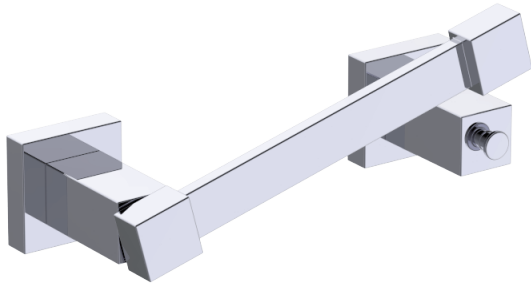

Includes Rosette : 40X4mm
Without Rosette

With Rosette

LISBON COLLECTION PIVOT TOILET PAPER HOLDER HOLDER 277158

PRODUCT NAME: PIVOT TOILET PAPER HOLDER

PRODUCT CODE: 277158

MATERIAL: All-brass construction

KEY FEATURES: Contemporary design. Square base with clean and elongated lines.

STOCKED FINISHES:

- Polished Chrome (99)
- Brushed Nickel (81)
- Polished Nickel (68)
- Matte Black (48)

SPECIAL FINISHES AVAILABLE:

Large Square Rosette
277SQLG 45X12mm

Small Round Rosette
137RDSM 40X4mm

Large Round Rosette
137RDLG 48X10mm

NOTE: Dimensions and specifications are subject to change without notice.