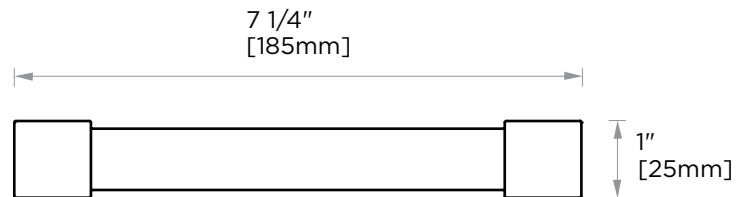

Includes Rosette : 40X4mm
Without Rosette

With Rosette

LISBON COLLECTION PIVOT TOILET PAPER HOLDER HOLDER 277158

PRODUCT NAME: PIVOT TOILET PAPER HOLDER

PRODUCT CODE: 277158

MATERIAL: All-brass construction

Large Square Rosette
277SQLG 45X12mm

Small Round Rosette
137RDSM 40X4mm

Large Round Rosette
137RDLG 48X10mm

NOTE: Dimensions and specifications are subject to change without notice.