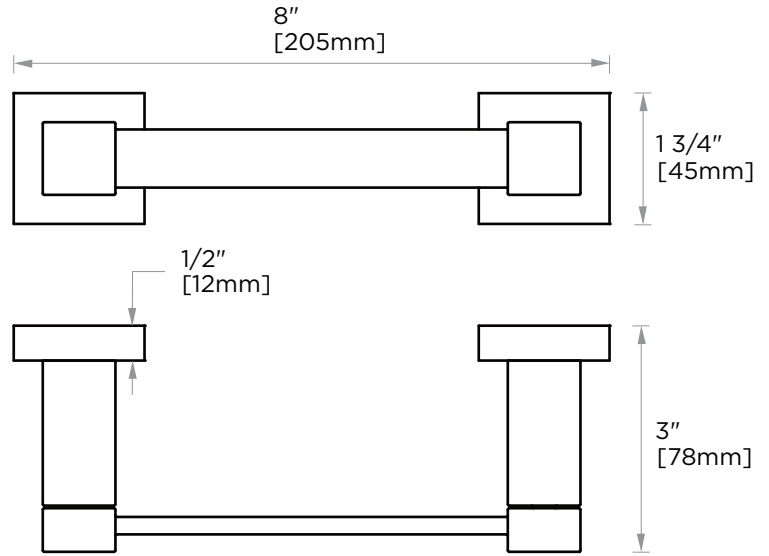

Large Square Rosette
277SQLG 45X12mm

Small Round Rosette
137RDSM 40X4mm

Large Round Rosette
137RDLG 48X10mm

NOTE: Dimensions and specifications are subject to change without notice.