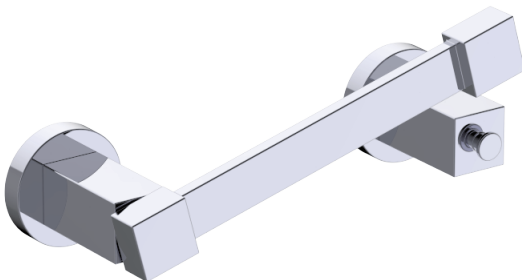

Includes Rosette : 40X4mm
Without Rosette

With Rosette

LISBON COLLECTION PIVOT TOILET PAPER HOLDER HOLDER 277158

PRODUCT NAME: PIVOT TOILET PAPER HOLDER

PRODUCT CODE: 277158

MATERIAL: All-brass construction

KEY FEATURES: Contemporary design. Square base with clean and elongated lines.

STOCKED FINISHES:

- Polished Chrome (99)
- Brushed Nickel (81)
- Polished Nickel (68)
- Matte Black (48)

SPECIAL FINISHES AVAILABLE:

Large Square Rosette
277SQLG 45X12mm

Small Round Rosette
137RDSM 40X4mm

Large Round Rosette
137RDLG 48X10mm

NOTE: Dimensions and specifications are subject to change without notice.