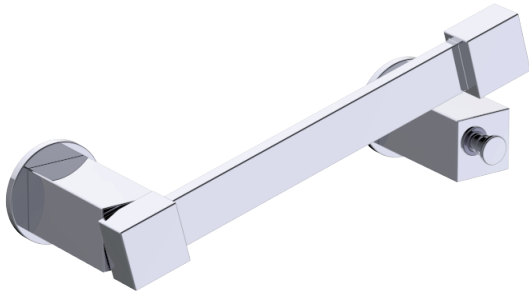

Includes Rosette : 40X4mm
Without Rosette

With Rosette

LISBON COLLECTION PIVOT TOILET PAPER HOLDER HOLDER 277158

PRODUCT NAME: PIVOT TOILET PAPER HOLDER

PRODUCT CODE: 277158

MATERIAL: All-brass construction

KEY FEATURES: Contemporary design. Square base with clean and elongated lines.

STOCKED FINISHES:

- Polished Chrome (99)
- Brushed Nickel (81)
- Polished Nickel (68)
- Matte Black (48)

SPECIAL FINISHES AVAILABLE:

Large Square Rosette
277SQLG 45X12mm

Small Round Rosette
137RDSM 40X4mm

Large Round Rosette
137RDLG 48X10mm

NOTE: Dimensions and specifications are subject to change without notice.