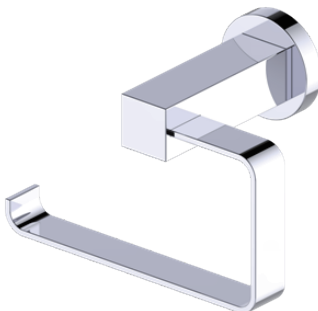

Includes Rosette : 40X4mm
Without Rosette

With Rosette

LISBON COLLECTION TOILET PAPER HOLDER 277152L

PRODUCT NAME: TOILET PAPER HOLDER

PRODUCT CODE: 277152L

MATERIAL: All-brass construction

KEY FEATURES: Contemporary design. Square base with clean and elongated lines.

NOTE: Dimensions and specifications are subject to change without notice.

LISBON COLLECTION

Large Square Rosette
277SQLG 45X12mm

Small Round Rosette
137RDSM 40X4mm

Large Round Rosette
137RDLG 48X10mm

NOTE: Dimensions and specifications are subject to change without notice.