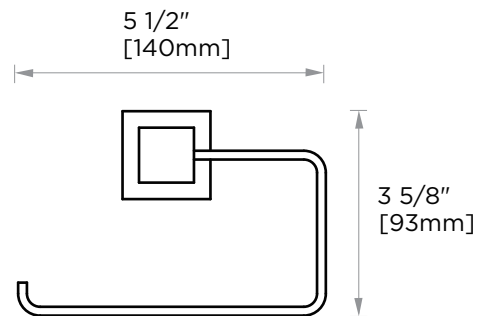

Includes Rosette : 40X4mm
Without Rosette

With Rosette

LISBON COLLECTION TOILET PAPER HOLDER 277152L

PRODUCT NAME: TOILET PAPER HOLDER

PRODUCT CODE: 277152L

MATERIAL: All-brass construction

KEY FEATURES: Contemporary design. Square base with clean and elongated lines.

NOTE: Dimensions and specifications are subject to change without notice.

LISBON COLLECTION

Large Square Rosette
277SQLG 45X12mm

Small Round Rosette
137RDSM 40X4mm

Large Round Rosette
137RDLG 48X10mm

NOTE: Dimensions and specifications are subject to change without notice.