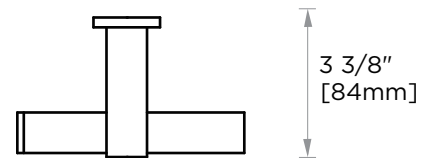

Includes Rosette : 40X4mm
Without Rosette

With Rosette

LISBON COLLECTION TOILET PAPER HOLDER 277152L

PRODUCT NAME: TOILET PAPER HOLDER

PRODUCT CODE: 277152L

MATERIAL: All-brass construction

KEY FEATURES: Contemporary design. Square base with clean and elongated lines.

NOTE: Dimensions and specifications are subject to change without notice.

LISBON COLLECTION

Large Square Rosette
277SQLG 45X12mm

Small Round Rosette
137RDSM 40X4mm

Large Round Rosette
137RDLG 48X10mm

NOTE: Dimensions and specifications are subject to change without notice.