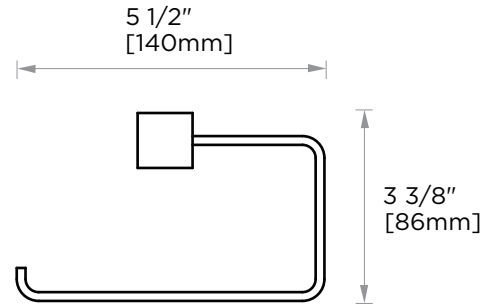

Includes Rosette : 40X4mm
Without Rosette

With Rosette

LISBON COLLECTION TOILET PAPER HOLDER 277152L

PRODUCT NAME: TOILET PAPER HOLDER

PRODUCT CODE: 277152L

MATERIAL: All-brass construction

KEY FEATURES: Contemporary design. Square base with clean and elongated lines.

NOTE: Dimensions and specifications are subject to change without notice.

LISBON COLLECTION

Large Square Rosette
277SQLG 45X12mm

Small Round Rosette
137RDSM 40X4mm

Large Round Rosette
137RDLG 48X10mm

NOTE: Dimensions and specifications are subject to change without notice.