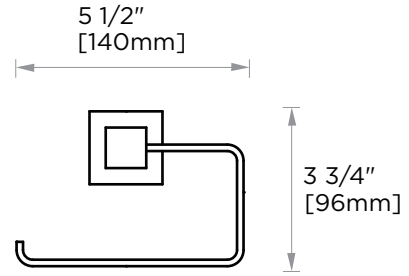

Includes Rosette : 40X4mm
Without Rosette

With Rosette

LISBON COLLECTION TOILET PAPER HOLDER 277152L

PRODUCT NAME: TOILET PAPER HOLDER

PRODUCT CODE: 277152L

MATERIAL: All-brass construction

KEY FEATURES: Contemporary design. Square base with clean and elongated lines.

NOTE: Dimensions and specifications are subject to change without notice.

LISBON COLLECTION

Large Square Rosette
277SQLG 45X12mm

Small Round Rosette
137RDSM 40X4mm

Large Round Rosette
137RDLG 48X10mm

NOTE: Dimensions and specifications are subject to change without notice.