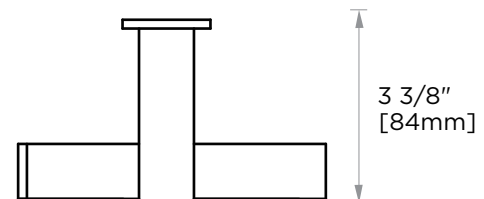

Includes Rosette : 40X4mm
Without Rosette

With Rosette

LISBON COLLECTION TOILET PAPER HOLDER 277152L

PRODUCT NAME: TOILET PAPER HOLDER

PRODUCT CODE: 277152L

MATERIAL: All-brass construction

KEY FEATURES: Contemporary design. Square base with clean and elongated lines.

NOTE: Dimensions and specifications are subject to change without notice.

LISBON COLLECTION

Large Square Rosette
277SQLG 45X12mm

Small Round Rosette
137RDSM 40X4mm

Large Round Rosette
137RDLG 48X10mm

NOTE: Dimensions and specifications are subject to change without notice.