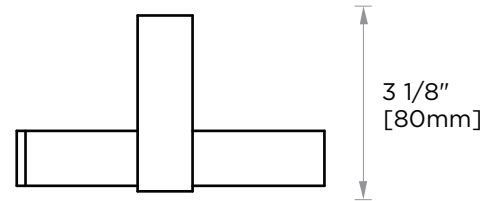

Includes Rosette : 40X4mm
Without Rosette

With Rosette

LISBON COLLECTION TOILET PAPER HOLDER 277152L

PRODUCT NAME: TOILET PAPER HOLDER

PRODUCT CODE: 277152L

MATERIAL: All-brass construction

KEY FEATURES: Contemporary design. Square base with clean and elongated lines.

NOTE: Dimensions and specifications are subject to change without notice.

LISBON COLLECTION

Large Square Rosette
277SQLG 45X12mm

Small Round Rosette
137RDSM 40X4mm

Large Round Rosette
137RDLG 48X10mm

NOTE: Dimensions and specifications are subject to change without notice.