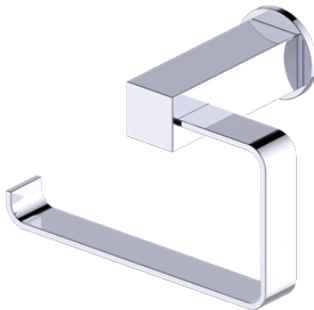

Includes Rosette : 40X4mm
Without Rosette

With Rosette

LISBON COLLECTION TOILET PAPER HOLDER 277152L

PRODUCT NAME: TOILET PAPER HOLDER

PRODUCT CODE: 277152L

MATERIAL: All-brass construction

KEY FEATURES: Contemporary design. Square base with clean and elongated lines.

NOTE: Dimensions and specifications are subject to change without notice.

LISBON COLLECTION

Large Square Rosette
277SQLG 45X12mm

Small Round Rosette
137RDSM 40X4mm

Large Round Rosette
137RDLG 48X10mm

NOTE: Dimensions and specifications are subject to change without notice.