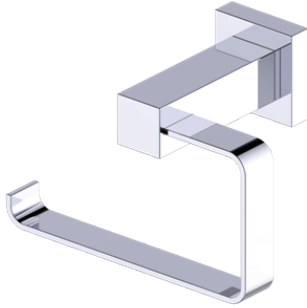

Includes Rosette : 40X4mm
Without Rosette

With Rosette

LISBON COLLECTION TOILET PAPER HOLDER 277152L

PRODUCT NAME: TOILET PAPER HOLDER

PRODUCT CODE: 277152L

MATERIAL: All-brass construction

KEY FEATURES: Contemporary design. Square base with clean and elongated lines.

NOTE: Dimensions and specifications are subject to change without notice.

LISBON COLLECTION

Large Square Rosette
277SQLG 45X12mm

Small Round Rosette
137RDSM 40X4mm

Large Round Rosette
137RDLG 48X10mm

NOTE: Dimensions and specifications are subject to change without notice.