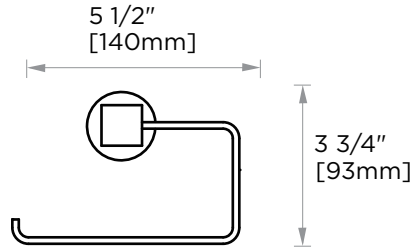

Includes Rosette : 40X4mm
Without Rosette

With Rosette

LISBON COLLECTION TOILET PAPER HOLDER 277152L

PRODUCT NAME: TOILET PAPER HOLDER

PRODUCT CODE: 277152L

MATERIAL: All-brass construction

KEY FEATURES: Contemporary design. Square base with clean and elongated lines.

NOTE: Dimensions and specifications are subject to change without notice.

LISBON COLLECTION

Large Square Rosette
277SQLG 45X12mm

Small Round Rosette
137RDSM 40X4mm

Large Round Rosette
137RDLG 48X10mm

NOTE: Dimensions and specifications are subject to change without notice.