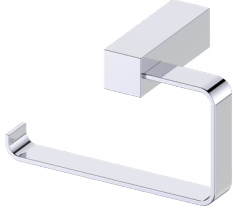

Includes Rosette : 40X4mm
Without Rosette

With Rosette

LISBON COLLECTION TOILET PAPER HOLDER 277152L

PRODUCT NAME: TOILET PAPER HOLDER

PRODUCT CODE: 277152L

MATERIAL: All-brass construction

KEY FEATURES: Contemporary design. Square base with clean and elongated lines.

NOTE: Dimensions and specifications are subject to change without notice.

LISBON COLLECTION

Large Square Rosette
277SQLG 45X12mm

Small Round Rosette
137RDSM 40X4mm

Large Round Rosette
137RDLG 48X10mm

NOTE: Dimensions and specifications are subject to change without notice.