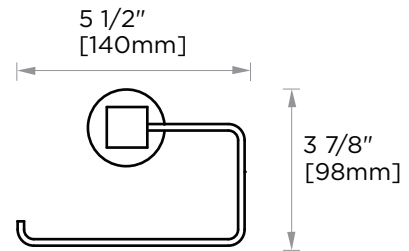

Includes Rosette : 40X4mm
Without Rosette

With Rosette

LISBON COLLECTION TOILET PAPER HOLDER 277152L

PRODUCT NAME: TOILET PAPER HOLDER

PRODUCT CODE: 277152L

MATERIAL: All-brass construction

KEY FEATURES: Contemporary design. Square base with clean and elongated lines.

NOTE: Dimensions and specifications are subject to change without notice.

LISBON COLLECTION

Large Square Rosette
277SQLG 45X12mm

Small Round Rosette
137RDSM 40X4mm

Large Round Rosette
137RDLG 48X10mm

NOTE: Dimensions and specifications are subject to change without notice.