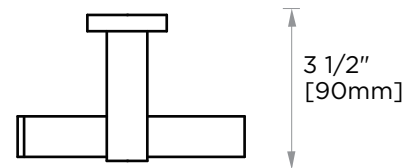

NOTE: Dimensions and specifications are subject to change without notice.

LISBON COLLECTION

Large Square Rosette
277SQLG 45X12mm

Small Round Rosette
137RDSM 40X4mm

Large Round Rosette
137RDLG 48X10mm

NOTE: Dimensions and specifications are subject to change without notice.