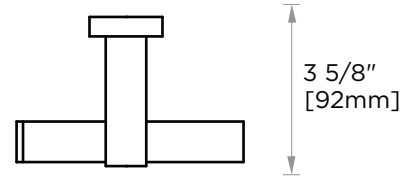

Includes Rosette : 40X4mm
Without Rosette

With Rosette

LISBON COLLECTION TOILET PAPER HOLDER 277152L

PRODUCT NAME: TOILET PAPER HOLDER

PRODUCT CODE: 277152L

MATERIAL: All-brass construction

KEY FEATURES: Contemporary design. Square base with clean and elongated lines.

NOTE: Dimensions and specifications are subject to change without notice.

LISBON COLLECTION

Large Square Rosette
277SQLG 45X12mm

Small Round Rosette
137RDSM 40X4mm

Large Round Rosette
137RDLG 48X10mm

NOTE: Dimensions and specifications are subject to change without notice.