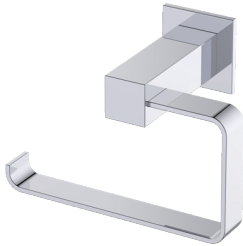

Includes Rosette : 40X4mm
Without Rosette

With Rosette

LISBON COLLECTION TOILET PAPER HOLDER 277152L

PRODUCT NAME: TOILET PAPER HOLDER

PRODUCT CODE: 277152L

MATERIAL: All-brass construction

KEY FEATURES: Contemporary design. Square base with clean and elongated lines.

NOTE: Dimensions and specifications are subject to change without notice.

LISBON COLLECTION

Large Square Rosette
277SQLG 45X12mm

Small Round Rosette
137RDSM 40X4mm

Large Round Rosette
137RDLG 48X10mm

NOTE: Dimensions and specifications are subject to change without notice.