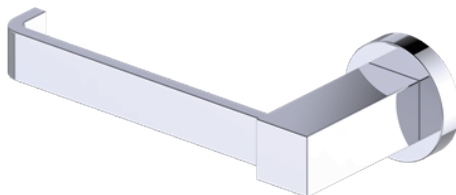

Includes Rosette : 40X4mm  
Without Rosette

With Rosette

## LISBON COLLECTION TOILET PAPER HOLDER (LEFT) 277151L

**PRODUCT NAME:** TOILET PAPER HOLDER (LEFT)

**PRODUCT CODE:** 277151L

**MATERIAL:** All-brass construction

**KEY FEATURES:** Contemporary design. Square base with clean and elongated lines.

NOTE: Dimensions and specifications are subject to change without notice.

**LISBON COLLECTION**

Large Square Rosette  
277SQLG 45X12mm

Small Round Rosette  
137RDSM 40X4mm

Large Round Rosette  
137RDLG 48X10mm