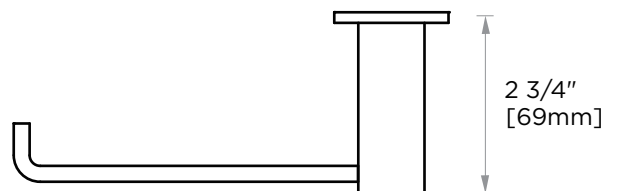

Includes Rosette : 40X4mm  
Without Rosette

With Rosette

NOTE: Dimensions and specifications are subject to change without notice.

**LISBON COLLECTION**

Large Square Rosette  
277SQLG 45X12mm

Small Round Rosette  
137RDSM 40X4mm

Large Round Rosette  
137RDLG 48X10mm