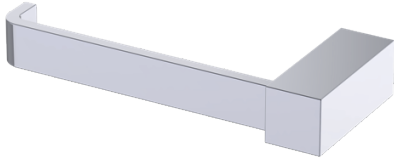

Includes Rosette : 40X4mm  
Without Rosette

With Rosette

## LISBON COLLECTION TOILET PAPER HOLDER (LEFT) 277151L

**PRODUCT NAME:** TOILET PAPER HOLDER (LEFT)

**PRODUCT CODE:** 277151L

**MATERIAL:** All-brass construction

**KEY FEATURES:** Contemporary design. Square base with clean and elongated lines.

NOTE: Dimensions and specifications are subject to change without notice.

**LISBON COLLECTION**

Large Square Rosette  
277SQLG 45X12mm

Small Round Rosette  
137RDSM 40X4mm

Large Round Rosette  
137RDLG 48X10mm