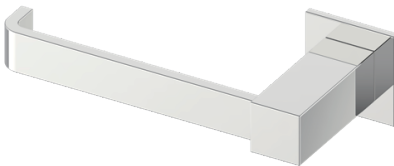

Includes Rosette : 40X4mm  
Without Rosette

With Rosette

## LISBON COLLECTION TOILET PAPER HOLDER (LEFT) 277151L

**PRODUCT NAME:** TOILET PAPER HOLDER (LEFT)

**PRODUCT CODE:** 277151L

**MATERIAL:** All-brass construction

**KEY FEATURES:** Contemporary design. Square base with clean and elongated lines.

NOTE: Dimensions and specifications are subject to change without notice.

**LISBON COLLECTION**

Large Square Rosette  
277SQLG 45X12mm

Small Round Rosette  
137RDSM 40X4mm

Large Round Rosette  
137RDLG 48X10mm