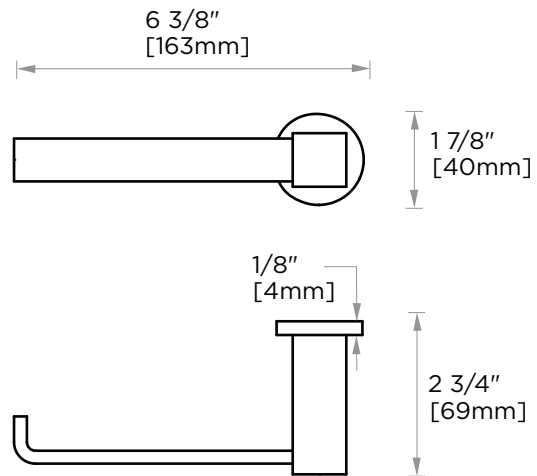

Includes Rosette : 40X4mm  
Without Rosette

With Rosette

## LISBON COLLECTION TOILET PAPER HOLDER (LEFT) 277151L

**PRODUCT NAME:** TOILET PAPER HOLDER (LEFT)

**PRODUCT CODE:** 277151L

**MATERIAL:** All-brass construction

**KEY FEATURES:** Contemporary design. Square base with clean and elongated lines.

NOTE: Dimensions and specifications are subject to change without notice.

**LISBON COLLECTION**

Large Square Rosette  
277SQLG 45X12mm

Small Round Rosette  
137RDSM 40X4mm

Large Round Rosette  
137RDLG 48X10mm

NOTE: Dimensions and specifications are subject to change without notice.