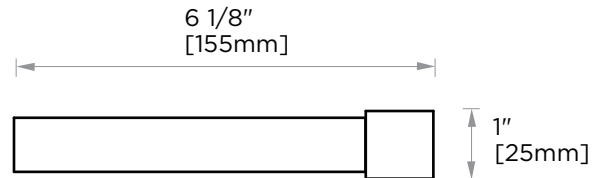

Includes Rosette : 40X4mm  
Without Rosette

With Rosette

## LISBON COLLECTION TOILET PAPER HOLDER (LEFT) 277151L

**PRODUCT NAME:** TOILET PAPER HOLDER (LEFT)

**PRODUCT CODE:** 277151L

**MATERIAL:** All-brass construction

**KEY FEATURES:** Contemporary design. Square base with clean and elongated lines.

NOTE: Dimensions and specifications are subject to change without notice.

**LISBON COLLECTION**

Large Square Rosette  
277SQLG 45X12mm

Small Round Rosette  
137RDSM 40X4mm

Large Round Rosette  
137RDLG 48X10mm