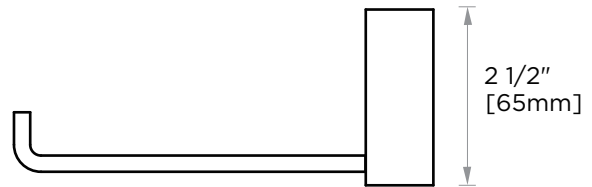

Includes Rosette : 40X4mm  
Without Rosette

With Rosette

## LISBON COLLECTION TOILET PAPER HOLDER (LEFT) 277151L

**PRODUCT NAME:** TOILET PAPER HOLDER (LEFT)

**PRODUCT CODE:** 277151L

**MATERIAL:** All-brass construction

**KEY FEATURES:** Contemporary design. Square base with clean and elongated lines.

NOTE: Dimensions and specifications are subject to change without notice.

**LISBON COLLECTION**

Large Square Rosette  
277SQLG 45X12mm

Small Round Rosette  
137RDSM 40X4mm

Large Round Rosette  
137RDLG 48X10mm