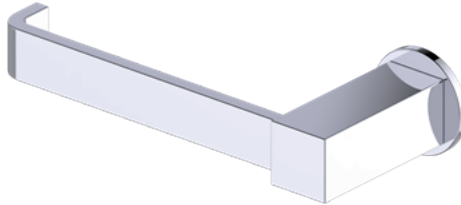

Includes Rosette : 40X4mm  
Without Rosette

With Rosette

## LISBON COLLECTION TOILET PAPER HOLDER (LEFT) 277151L

**PRODUCT NAME:** TOILET PAPER HOLDER (LEFT)

**PRODUCT CODE:** 277151L

**MATERIAL:** All-brass construction

**KEY FEATURES:** Contemporary design. Square base with clean and elongated lines.

NOTE: Dimensions and specifications are subject to change without notice.

**LISBON COLLECTION**

Large Square Rosette  
277SQLG 45X12mm

Small Round Rosette  
137RDSM 40X4mm

Large Round Rosette  
137RDLG 48X10mm