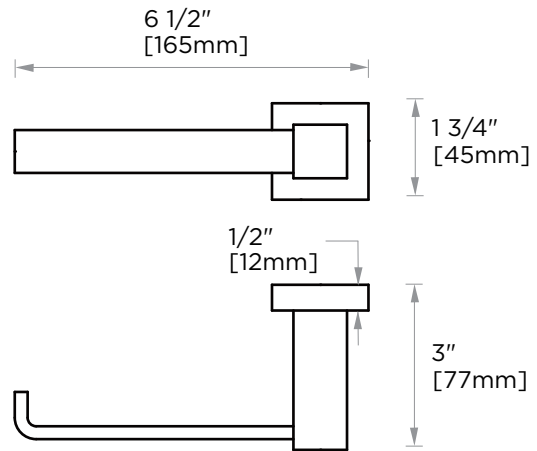

Includes Rosette : 40X4mm  
Without Rosette

With Rosette

NOTE: Dimensions and specifications are subject to change without notice.

**LISBON COLLECTION**

Large Square Rosette  
277SQLG 45X12mm

Small Round Rosette  
137RDSM 40X4mm

Large Round Rosette  
137RDLG 48X10mm

NOTE: Dimensions and specifications are subject to change without notice.