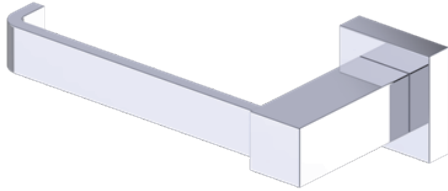

Includes Rosette : 40X4mm  
Without Rosette

With Rosette

## LISBON COLLECTION TOILET PAPER HOLDER (LEFT) 277151L

**PRODUCT NAME:** TOILET PAPER HOLDER (LEFT)

**PRODUCT CODE:** 277151L

**MATERIAL:** All-brass construction

**KEY FEATURES:** Contemporary design. Square base with clean and elongated lines.

NOTE: Dimensions and specifications are subject to change without notice.

**LISBON COLLECTION**

Large Square Rosette  
277SQLG 45X12mm

Small Round Rosette  
137RDSM 40X4mm

Large Round Rosette  
137RDLG 48X10mm