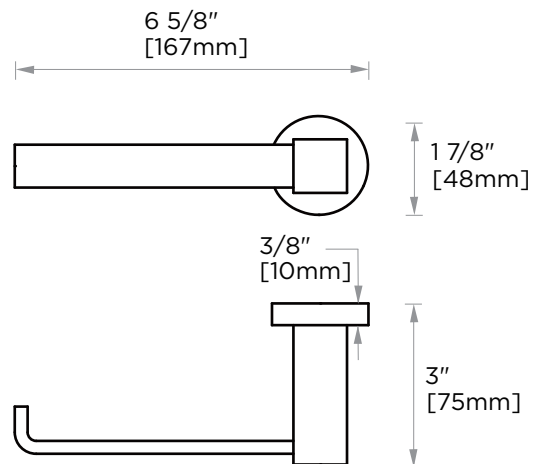

Includes Rosette : 40X4mm  
Without Rosette

With Rosette

NOTE: Dimensions and specifications are subject to change without notice.

**LISBON COLLECTION**

Large Square Rosette  
277SQLG 45X12mm

Small Round Rosette  
137RDSM 40X4mm

Large Round Rosette  
137RDLG 48X10mm

NOTE: Dimensions and specifications are subject to change without notice.