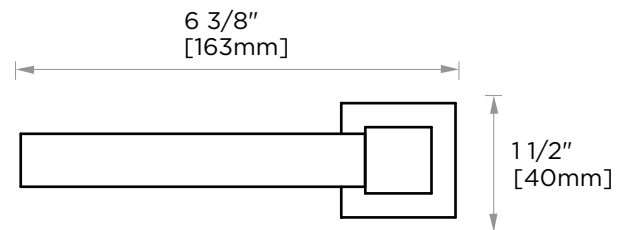

Includes Rosette : 40X4mm  
Without Rosette

With Rosette

NOTE: Dimensions and specifications are subject to change without notice.

**LISBON COLLECTION**

Large Square Rosette  
277SQLG 45X12mm

Small Round Rosette  
137RDSM 40X4mm

Large Round Rosette  
137RDLG 48X10mm