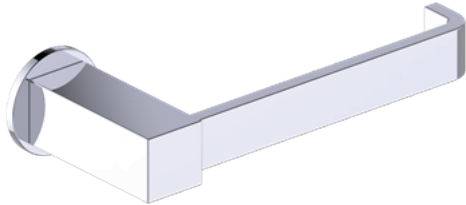

Includes Rosette : 40X4mm
Without Rosette

With Rosette

LISBON COLLECTION TOILET PAPER HOLDER 277151

PRODUCT NAME: TOILET PAPER HOLDER

PRODUCT CODE: 277151

MATERIAL: All-brass construction

KEY FEATURES: Contemporary design. Square base with clean and elongated lines.

Lifetime Limited (Residential Use)
One Year (Commercial Use)

NOTE: Dimensions and specifications are subject to change without notice.

LISBON COLLECTION

Large Square Rosette
277SQLG 45X12mm

Small Round Rosette
137RDSM 40X4mm

Large Round Rosette
137RDLG 48X10mm

NOTE: Dimensions and specifications are subject to change without notice.