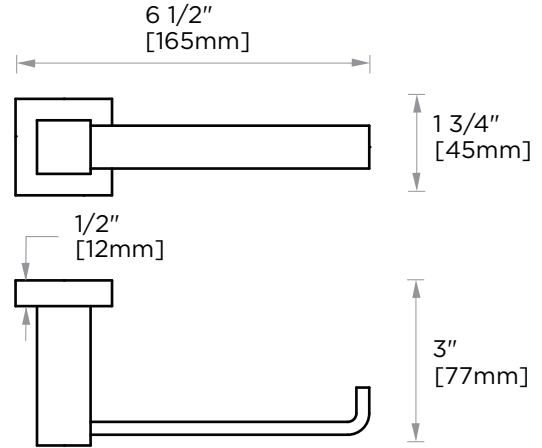

Includes Rosette : 40X4mm
Without Rosette

With Rosette

LISBON COLLECTION TOILET PAPER HOLDER 277151

PRODUCT NAME: TOILET PAPER HOLDER

PRODUCT CODE: 277151

MATERIAL: All-brass construction

KEY FEATURES: Contemporary design. Square base with clean and elongated lines.

Lifetime Limited (Residential Use)
One Year (Commercial Use)

NOTE: Dimensions and specifications are subject to change without notice.

LISBON COLLECTION

Large Square Rosette
277SQLG 45X12mm

Small Round Rosette
137RDSM 40X4mm

Large Round Rosette
137RDLG 48X10mm

NOTE: Dimensions and specifications are subject to change without notice.