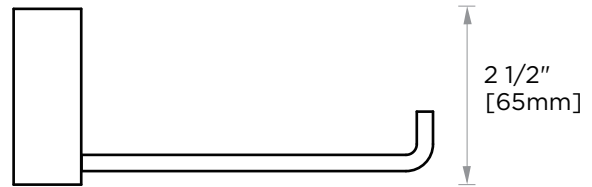

Includes Rosette : 40X4mm
Without Rosette

With Rosette

LISBON COLLECTION TOILET PAPER HOLDER 277151

PRODUCT NAME: TOILET PAPER HOLDER

PRODUCT CODE: 277151

MATERIAL: All-brass construction

KEY FEATURES: Contemporary design. Square base with clean and elongated lines.

Lifetime Limited (Residential Use)
One Year (Commercial Use)

NOTE: Dimensions and specifications are subject to change without notice.

LISBON COLLECTION

Large Square Rosette
277SQLG 45X12mm

Small Round Rosette
137RDSM 40X4mm

Large Round Rosette
137RDLG 48X10mm

NOTE: Dimensions and specifications are subject to change without notice.