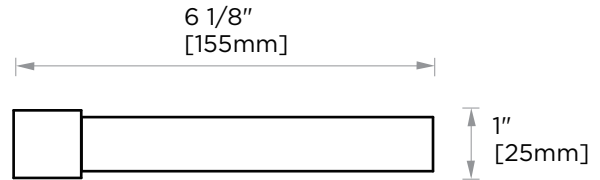

Includes Rosette : 40X4mm
Without Rosette

With Rosette

LISBON COLLECTION TOILET PAPER HOLDER 277151

PRODUCT NAME: TOILET PAPER HOLDER

PRODUCT CODE: 277151

MATERIAL: All-brass construction

KEY FEATURES: Contemporary design. Square base with clean and elongated lines.

Lifetime Limited (Residential Use)
One Year (Commercial Use)

NOTE: Dimensions and specifications are subject to change without notice.

LISBON COLLECTION

Large Square Rosette
277SQLG 45X12mm

Small Round Rosette
137RDSM 40X4mm

Large Round Rosette
137RDLG 48X10mm

NOTE: Dimensions and specifications are subject to change without notice.