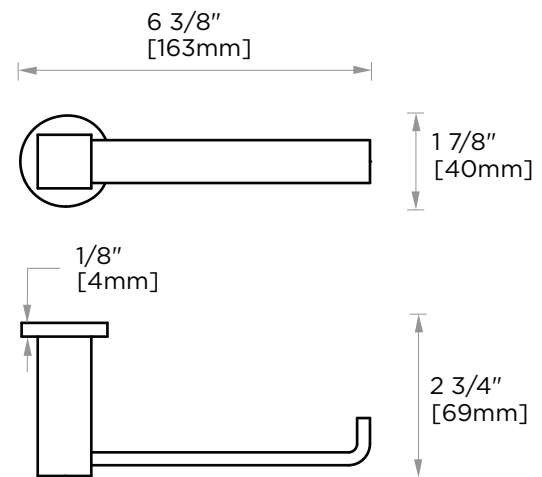

Includes Rosette : 40X4mm
Without Rosette

With Rosette

LISBON COLLECTION TOILET PAPER HOLDER 277151

PRODUCT NAME: TOILET PAPER HOLDER

PRODUCT CODE: 277151

MATERIAL: All-brass construction

KEY FEATURES: Contemporary design. Square base with clean and elongated lines.

Lifetime Limited (Residential Use)
One Year (Commercial Use)

NOTE: Dimensions and specifications are subject to change without notice.

LISBON COLLECTION

Large Square Rosette
277SQLG 45X12mm

Small Round Rosette
137RDSM 40X4mm

Large Round Rosette
137RDLG 48X10mm

NOTE: Dimensions and specifications are subject to change without notice.