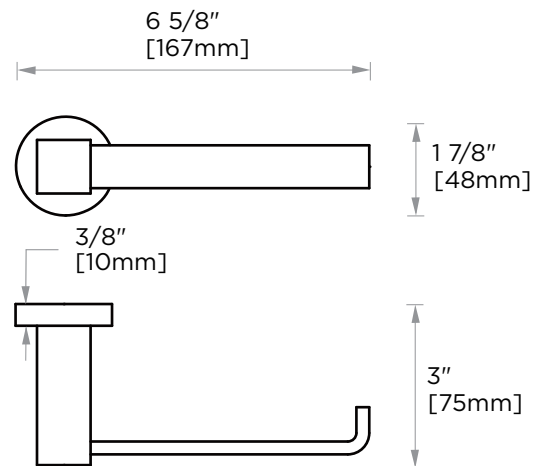

Includes Rosette : 40X4mm
Without Rosette

With Rosette

LISBON COLLECTION TOILET PAPER HOLDER 277151

PRODUCT NAME: TOILET PAPER HOLDER

PRODUCT CODE: 277151

MATERIAL: All-brass construction

KEY FEATURES: Contemporary design. Square base with clean and elongated lines.

Lifetime Limited (Residential Use)
One Year (Commercial Use)

NOTE: Dimensions and specifications are subject to change without notice.

LISBON COLLECTION

Large Square Rosette
277SQLG 45X12mm

Small Round Rosette
137RDSM 40X4mm

Large Round Rosette
137RDLG 48X10mm

NOTE: Dimensions and specifications are subject to change without notice.