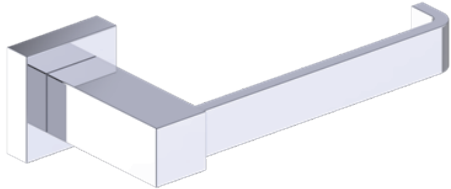

Includes Rosette : 40X4mm
Without Rosette

With Rosette

LISBON COLLECTION TOILET PAPER HOLDER 277151

PRODUCT NAME: TOILET PAPER HOLDER

PRODUCT CODE: 277151

MATERIAL: All-brass construction

KEY FEATURES: Contemporary design. Square base with clean and elongated lines.

Lifetime Limited (Residential Use)
One Year (Commercial Use)

NOTE: Dimensions and specifications are subject to change without notice.

LISBON COLLECTION

Large Square Rosette
277SQLG 45X12mm

Small Round Rosette
137RDSM 40X4mm

Large Round Rosette
137RDLG 48X10mm

NOTE: Dimensions and specifications are subject to change without notice.