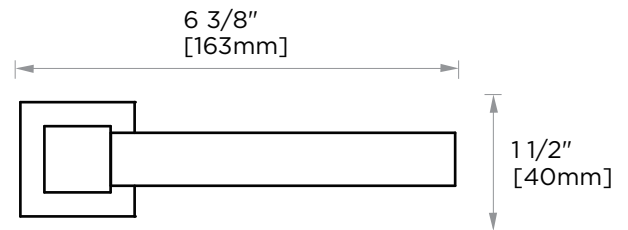

Includes Rosette : 40X4mm
Without Rosette

With Rosette

LISBON COLLECTION TOILET PAPER HOLDER 277151

PRODUCT NAME: TOILET PAPER HOLDER

PRODUCT CODE: 277151

MATERIAL: All-brass construction

KEY FEATURES: Contemporary design. Square base with clean and elongated lines.

Lifetime Limited (Residential Use)
One Year (Commercial Use)

NOTE: Dimensions and specifications are subject to change without notice.

LISBON COLLECTION

Large Square Rosette
277SQLG 45X12mm

Small Round Rosette
137RDSM 40X4mm

Large Round Rosette
137RDLG 48X10mm

NOTE: Dimensions and specifications are subject to change without notice.