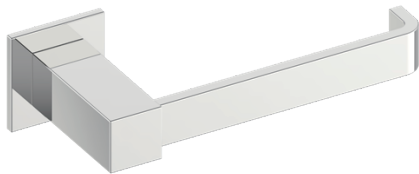

Includes Rosette : 40X4mm
Without Rosette

With Rosette

LISBON COLLECTION TOILET PAPER HOLDER 277151

PRODUCT NAME: TOILET PAPER HOLDER

PRODUCT CODE: 277151

MATERIAL: All-brass construction

KEY FEATURES: Contemporary design. Square base with clean and elongated lines.

Lifetime Limited (Residential Use)
One Year (Commercial Use)

NOTE: Dimensions and specifications are subject to change without notice.

LISBON COLLECTION

Large Square Rosette
277SQLG 45X12mm

Small Round Rosette
137RDSM 40X4mm

Large Round Rosette
137RDLG 48X10mm

NOTE: Dimensions and specifications are subject to change without notice.