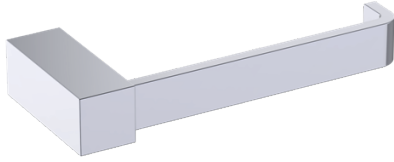

Includes Rosette : 40X4mm
Without Rosette

With Rosette

LISBON COLLECTION TOILET PAPER HOLDER 277151

PRODUCT NAME: TOILET PAPER HOLDER

PRODUCT CODE: 277151

MATERIAL: All-brass construction

KEY FEATURES: Contemporary design. Square base with clean and elongated lines.

Lifetime Limited (Residential Use)
One Year (Commercial Use)

NOTE: Dimensions and specifications are subject to change without notice.

LISBON COLLECTION

Large Square Rosette
277SQLG 45X12mm

Small Round Rosette
137RDSM 40X4mm

Large Round Rosette
137RDLG 48X10mm

NOTE: Dimensions and specifications are subject to change without notice.