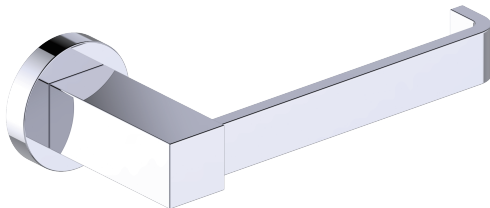

Includes Rosette : 40X4mm
Without Rosette

With Rosette

LISBON COLLECTION TOILET PAPER HOLDER 277151

PRODUCT NAME: TOILET PAPER HOLDER

PRODUCT CODE: 277151

MATERIAL: All-brass construction

KEY FEATURES: Contemporary design. Square base with clean and elongated lines.

Lifetime Limited (Residential Use)
One Year (Commercial Use)

NOTE: Dimensions and specifications are subject to change without notice.

LISBON COLLECTION

Large Square Rosette
277SQLG 45X12mm

Small Round Rosette
137RDSM 40X4mm

Large Round Rosette
137RDLG 48X10mm

NOTE: Dimensions and specifications are subject to change without notice.