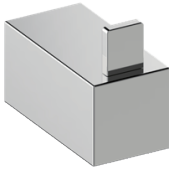

Includes Rosette : 40X4mm  
Without Rosette

With Rosette

## LISBON COLLECTION CLASSIC ROBE HOOK 277134

**PRODUCT NAME:** CLASSIC ROBE HOOK

**PRODUCT CODE:** 277134

**MATERIAL:** All-brass construction

**KEY FEATURES:** Transitional design.  
Rectangular bold solid style.