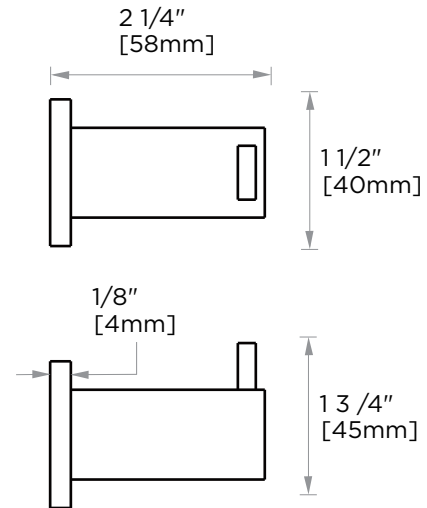

Includes Rosette : 40X4mm  
Without Rosette

With Rosette

### Large Square Rosette

277SQLG 45X12mm

\*Rosettes are sold separately

### Small Round Rosette

137RDSM 40X4mm

\*Rosettes are sold separately

### Large Round Rosette

137RDLG 48X10 mm

\*Rosettes are sold separately

NOTE: Dimensions and specifications are subject to change without notice.