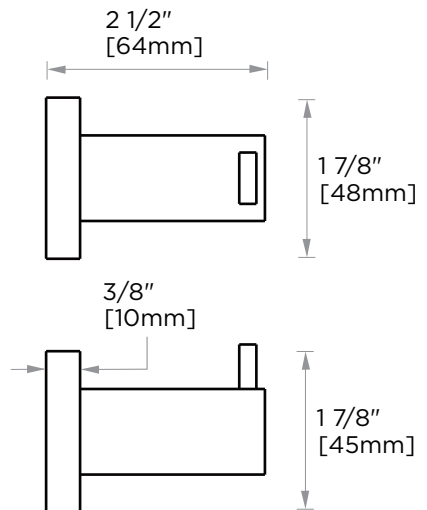

Includes Rosette : 40X4mm  
Without Rosette

With Rosette

### Large Square Rosette

277SQLG 45X12mm

\*Rosettes are sold separately

### Small Round Rosette

137RDSM 40X4mm

\*Rosettes are sold separately

### Large Round Rosette

137RDLG 48X10 mm

\*Rosettes are sold separately

NOTE: Dimensions and specifications are subject to change without notice.