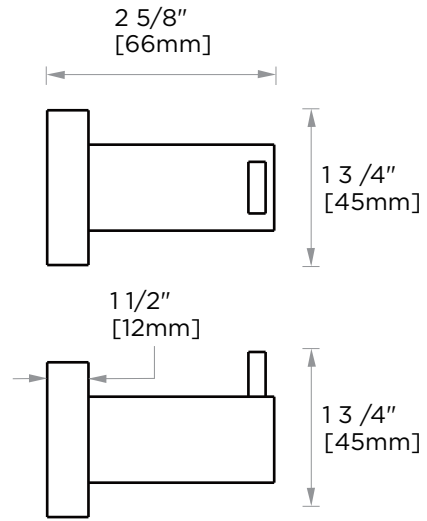

Includes Rosette : 40X4mm  
Without Rosette

With Rosette

### Large Square Rosette

277SQLG 45X12mm

\*Rosettes are sold separately

### Small Round Rosette

137RDSM 40X4mm

\*Rosettes are sold separately

### Large Round Rosette

137RDLG 48X10 mm

\*Rosettes are sold separately

NOTE: Dimensions and specifications are subject to change without notice.