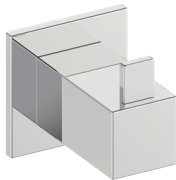

Includes Rosette : 40X4mm  
Without Rosette

With Rosette

## LISBON COLLECTION CLASSIC ROBE HOOK 277134

**PRODUCT NAME:** CLASSIC ROBE HOOK

**PRODUCT CODE:** 277134

**MATERIAL:** All-brass construction

**KEY FEATURES:** Transitional design.  
Rectangular bold solid style.