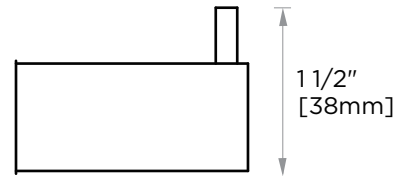

NOTE: Dimensions and specifications are subject to change without notice.