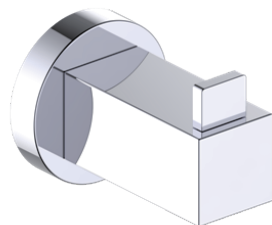

## LISBON COLLECTION CLASSIC ROBE HOOK 277134

**PRODUCT NAME:** CLASSIC ROBE HOOK

**PRODUCT CODE:** 277134

**MATERIAL:** All-brass construction

**KEY FEATURES:** Transitional design.  
Rectangular bold solid style.

### Large Square Rosette

277SQLG 45X12mm

\*Rosettes are sold separately

### Small Round Rosette

137RDSM 40X4mm

\*Rosettes are sold separately

### Large Round Rosette

137RDLG 48X10 mm

\*Rosettes are sold separately

NOTE: Dimensions and specifications are subject to change without notice.