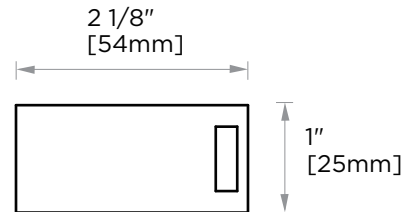

Includes Rosette : 40X4mm  
Without Rosette

With Rosette

NOTE: Dimensions and specifications are subject to change without notice.

### Large Round Rosette

137RDLG 48X10 mm

\*Rosettes are sold separately

NOTE: Dimensions and specifications are subject to change without notice.