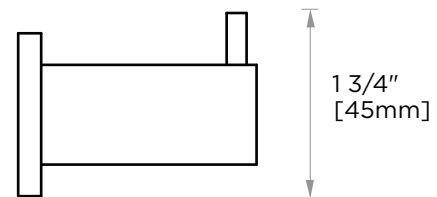

Includes Rosette : 40X4mm
Without Rosette

With Rosette

LISBON COLLECTION CLASSIC ROBE HOOK 277134

PRODUCT NAME: CLASSIC ROBE HOOK

PRODUCT CODE: 277134

MATERIAL: All-brass construction

KEY FEATURES: Transitional design.
Rectangular bold solid style.

STOCKED FINISHES:

- Polished Chrome (99)
- Brushed Nickel (81)
- Polished Nickel (68)
- Matte Black (48)

SPECIAL FINISHES AVAILABLE:

Please see our website for full list samples

WARRANTY:

Lifetime Limited (Residential Use)
One Year (Commercial Use)

NOTE: Dimensions and specifications are subject to change without notice.