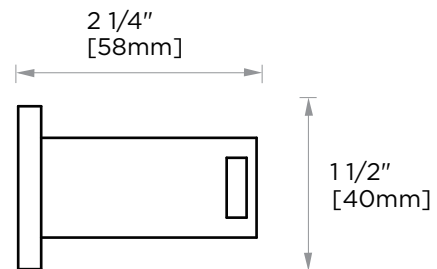

Includes Rosette : 40X4mm
Without Rosette

With Rosette

LISBON COLLECTION CLASSIC ROBE HOOK 277134

PRODUCT NAME: CLASSIC ROBE HOOK

PRODUCT CODE: 277134

MATERIAL: All-brass construction

KEY FEATURES: Transitional design.
Rectangular bold solid style.

STOCKED FINISHES:

- Polished Chrome (99)
- Brushed Nickel (81)
- Polished Nickel (68)
- Matte Black (48)

SPECIAL FINISHES AVAILABLE:

Please see our website for full list samples

WARRANTY:

Lifetime Limited (Residential Use)
One Year (Commercial Use)

NOTE: Dimensions and specifications are subject to change without notice.