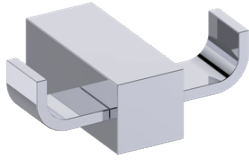

Includes Rosette : 40X4mm  
Without Rosette

With Rosette

### DOUBLE PRONG ROBE HOOK

277132

**PRODUCT NAME:** DOUBLE PRONG ROBE HOOK

**PRODUCT CODE:** 277132

**MATERIAL:** All-brass construction

**KEY FEATURES:** Transitional design.  
Rectangular bold solid style.

NOTE: Dimensions and specifications are subject to change without notice.

**LISBON COLLECTION**

**Large Square Rosette**

277SQLG 45X12mm

\*Rosettes are sold separately

**Small Round Rosette**

137RDSM 40X4mm