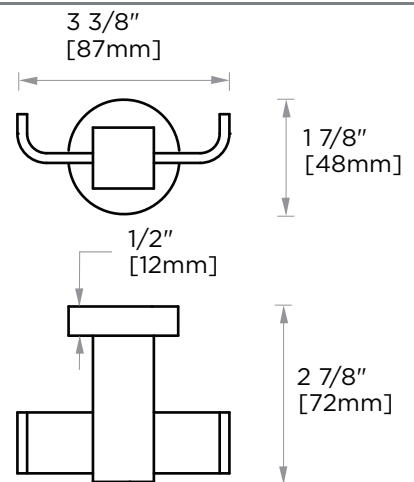

Includes Rosette : 40X4mm  
Without Rosette

With Rosette

### DOUBLE PRONG ROBE HOOK

277132

**PRODUCT NAME:** DOUBLE PRONG ROBE HOOK

**PRODUCT CODE:** 277132

**MATERIAL:** All-brass construction

**KEY FEATURES:** Transitional design.  
Rectangular bold solid style.

NOTE: Dimensions and specifications are subject to change without notice.

**LISBON COLLECTION**

**Large Square Rosette**

277SQLG 45X12mm

\*Rosettes are sold separately

**Small Round Rosette**

137RDSM 40X4mm

\*Rosettes are sold separately

**Large Round Rosette**

137RDLG 48X10mm

\*Rosettes are sold separately

NOTE: Dimensions and specifications are subject to change without notice.