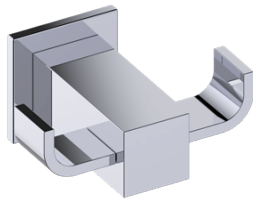

Includes Rosette : 40X4mm  
Without Rosette

With Rosette

### DOUBLE PRONG ROBE HOOK

277132

**PRODUCT NAME:** DOUBLE PRONG ROBE HOOK

**PRODUCT CODE:** 277132

**MATERIAL:** All-brass construction

**KEY FEATURES:** Transitional design.  
Rectangular bold solid style.

NOTE: Dimensions and specifications are subject to change without notice.

**LISBON COLLECTION**

**Large Square Rosette**

277SQLG 45X12mm

\*Rosettes are sold separately

**Small Round Rosette**

137RDSM 40X4mm