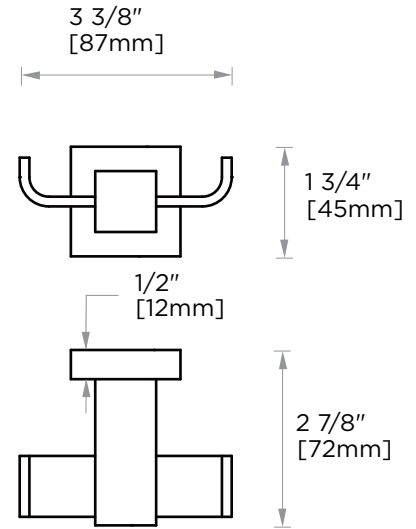

Includes Rosette : 40X4mm  
Without Rosette

With Rosette

### DOUBLE PRONG ROBE HOOK

277132

**PRODUCT NAME:** DOUBLE PRONG ROBE HOOK

**PRODUCT CODE:** 277132

**MATERIAL:** All-brass construction

**KEY FEATURES:** Transitional design.  
Rectangular bold solid style.

NOTE: Dimensions and specifications are subject to change without notice.

**LISBON COLLECTION**

**Large Square Rosette**

277SQLG 45X12mm

\*Rosettes are sold separately

**Small Round Rosette**

137RDSM 40X4mm

\*Rosettes are sold separately

**Large Round Rosette**

137RDLG 48X10mm

\*Rosettes are sold separately

NOTE: Dimensions and specifications are subject to change without notice.