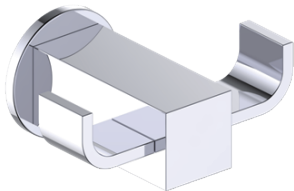

Includes Rosette : 40X4mm  
Without Rosette

With Rosette

### DOUBLE PRONG ROBE HOOK

277132

**PRODUCT NAME:** DOUBLE PRONG ROBE HOOK

**PRODUCT CODE:** 277132

**MATERIAL:** All-brass construction

**KEY FEATURES:** Transitional design.  
Rectangular bold solid style.

NOTE: Dimensions and specifications are subject to change without notice.

**LISBON COLLECTION**

**Large Square Rosette**

277SQLG 45X12mm

\*Rosettes are sold separately

**Small Round Rosette**

137RDSM 40X4mm

\*Rosettes are sold separately

**Large Round Rosette**

137RDLG 48X10mm

\*Rosettes are sold separately

NOTE: Dimensions and specifications are subject to change without notice.