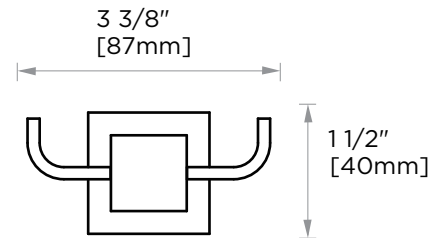

Includes Rosette : 40X4mm  
Without Rosette

With Rosette

### DOUBLE PRONG ROBE HOOK

277132

**PRODUCT NAME:** DOUBLE PRONG ROBE HOOK

**PRODUCT CODE:** 277132

**MATERIAL:** All-brass construction

**KEY FEATURES:** Transitional design.  
Rectangular bold solid style.

NOTE: Dimensions and specifications are subject to change without notice.

**LISBON COLLECTION**

**Large Square Rosette**

277SQLG 45X12mm

\*Rosettes are sold separately

**Small Round Rosette**

137RDSM 40X4mm

\*Rosettes are sold separately

**Large Round Rosette**

137RDLG 48X10mm

\*Rosettes are sold separately

NOTE: Dimensions and specifications are subject to change without notice.