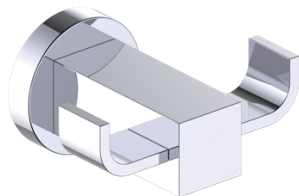

Includes Rosette : 40X4mm  
Without Rosette

With Rosette

### DOUBLE PRONG ROBE HOOK

277132

**PRODUCT NAME:** DOUBLE PRONG ROBE HOOK

**PRODUCT CODE:** 277132

**MATERIAL:** All-brass construction

**KEY FEATURES:** Transitional design.  
Rectangular bold solid style.

NOTE: Dimensions and specifications are subject to change without notice.

**LISBON COLLECTION**

**Large Square Rosette**

277SQLG 45X12mm

\*Rosettes are sold separately

**Small Round Rosette**

137RDSM 40X4mm

\*Rosettes are sold separately

**Large Round Rosette**

137RDLG 48X10mm

\*Rosettes are sold separately

NOTE: Dimensions and specifications are subject to change without notice.