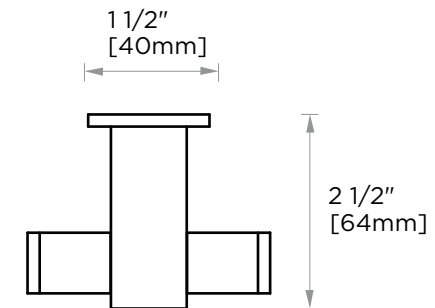

Includes Rosette : 40X4mm  
Without Rosette

With Rosette

### DOUBLE PRONG ROBE HOOK

277132

**PRODUCT NAME:** DOUBLE PRONG ROBE HOOK

**PRODUCT CODE:** 277132

**MATERIAL:** All-brass construction

**KEY FEATURES:** Transitional design.  
Rectangular bold solid style.

NOTE: Dimensions and specifications are subject to change without notice.

**LISBON COLLECTION**

**Large Square Rosette**

277SQLG 45X12mm

\*Rosettes are sold separately

**Small Round Rosette**

137RDSM 40X4mm

\*Rosettes are sold separately

**Large Round Rosette**

137RDLG 48X10mm

\*Rosettes are sold separately

NOTE: Dimensions and specifications are subject to change without notice.