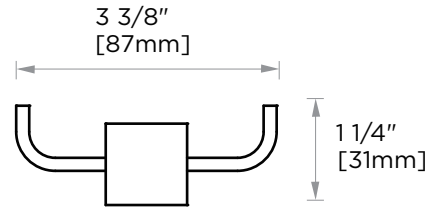

Includes Rosette : 40X4mm  
Without Rosette

With Rosette

### DOUBLE PRONG ROBE HOOK

277132

**PRODUCT NAME:** DOUBLE PRONG ROBE HOOK

**PRODUCT CODE:** 277132

**MATERIAL:** All-brass construction

**KEY FEATURES:** Transitional design.  
Rectangular bold solid style.

NOTE: Dimensions and specifications are subject to change without notice.

**LISBON COLLECTION**

**Large Square Rosette**

277SQLG 45X12mm

\*Rosettes are sold separately

**Small Round Rosette**

137RDSM 40X4mm

\*Rosettes are sold separately

**Large Round Rosette**

137RDLG 48X10mm

\*Rosettes are sold separately

NOTE: Dimensions and specifications are subject to change without notice.