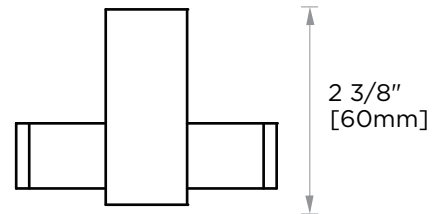

Includes Rosette : 40X4mm  
Without Rosette

With Rosette

### DOUBLE PRONG ROBE HOOK

277132

**PRODUCT NAME:** DOUBLE PRONG ROBE HOOK

**PRODUCT CODE:** 277132

**MATERIAL:** All-brass construction

**KEY FEATURES:** Transitional design.  
Rectangular bold solid style.

NOTE: Dimensions and specifications are subject to change without notice.

**LISBON COLLECTION**

**Large Square Rosette**

277SQLG 45X12mm

\*Rosettes are sold separately

**Small Round Rosette**

137RDSM 40X4mm

\*Rosettes are sold separately

**Large Round Rosette**

137RDLG 48X10mm

\*Rosettes are sold separately

NOTE: Dimensions and specifications are subject to change without notice.