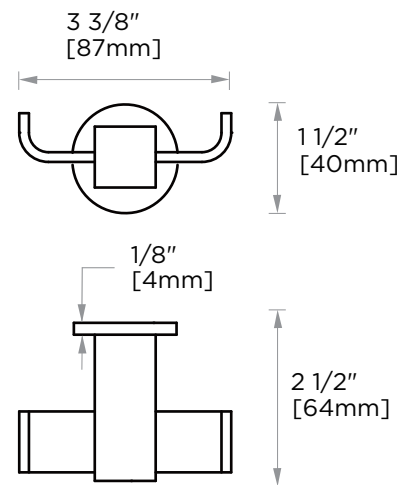

Includes Rosette : 40X4mm  
Without Rosette

With Rosette

NOTE: Dimensions and specifications are subject to change without notice.

**LISBON COLLECTION**

**Large Square Rosette**

277SQLG 45X12mm

\*Rosettes are sold separately

**Small Round Rosette**

137RDSM 40X4mm

\*Rosettes are sold separately

**Large Round Rosette**

137RDLG 48X10mm

\*Rosettes are sold separately

NOTE: Dimensions and specifications are subject to change without notice.