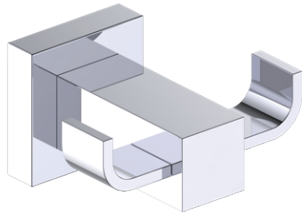

Includes Rosette : 40X4mm  
Without Rosette

With Rosette

### DOUBLE PRONG ROBE HOOK

277132

**PRODUCT NAME:** DOUBLE PRONG ROBE HOOK

**PRODUCT CODE:** 277132

**MATERIAL:** All-brass construction

**KEY FEATURES:** Transitional design.  
Rectangular bold solid style.

NOTE: Dimensions and specifications are subject to change without notice.

**LISBON COLLECTION**

**Large Square Rosette**

277SQLG 45X12mm

\*Rosettes are sold separately

**Small Round Rosette**

137RDSM 40X4mm