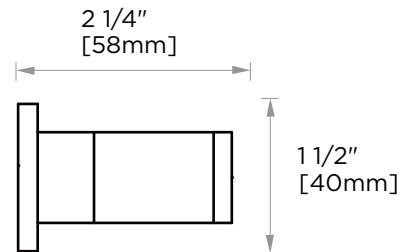

NOTE: Dimensions and specifications are subject to change without notice.

LISBON COLLECTION

Large Square Rosette

277SQLG 45X12mm

*Rosettes are sold separately

Small Round Rosette

137RDSM 40X4mm

*Rosettes are sold separately

Large Round Rosette

137RDLG 48X10mm

*Rosettes are sold separately

NOTE: Dimensions and specifications are subject to change without notice.