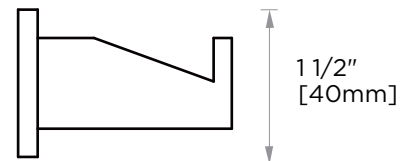

NOTE: Dimensions and specifications are subject to change without notice.

LISBON COLLECTION

Large Square Rosette

277SQLG 45X12mm

*Rosettes are sold separately

Small Round Rosette

137RDSM 40X4mm

*Rosettes are sold separately

Large Round Rosette

137RDLG 48X10mm

*Rosettes are sold separately

NOTE: Dimensions and specifications are subject to change without notice.