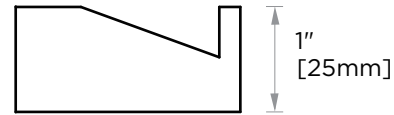

NOTE: Dimensions and specifications are subject to change without notice.

LISBON COLLECTION

Large Square Rosette

277SQLG 45X12mm

*Rosettes are sold separately

Small Round Rosette

137RDSM 40X4mm

*Rosettes are sold separately

Large Round Rosette

137RDLG 48X10mm

*Rosettes are sold separately

NOTE: Dimensions and specifications are subject to change without notice.