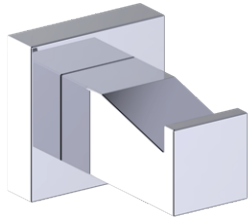

Includes Rosette : 40X4mm
Without Rosette

With Rosette

LISBON COLLECTION SINGLE PRONG ROBE HOOK 277130

PRODUCT NAME: SINGLE PRONG ROBE HOOK

PRODUCT CODE: 277130

MATERIAL: All-brass construction

KEY FEATURES: Transitional design.
Rectangular bold solid style.

NOTE: Dimensions and specifications are subject to change without notice.

LISBON COLLECTION

Large Square Rosette

277SQLG 45X12mm

*Rosettes are sold separately

Small Round Rosette

137RDSM 40X4mm

*Rosettes are sold separately

Large Round Rosette

137RDLG 48X10mm

*Rosettes are sold separately

NOTE: Dimensions and specifications are subject to change without notice.