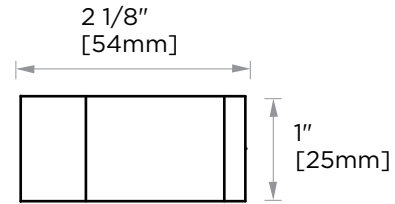

Includes Rosette : 40X4mm
Without Rosette

With Rosette

LISBON COLLECTION SINGLE PRONG ROBE HOOK 277130

PRODUCT NAME: SINGLE PRONG ROBE HOOK

PRODUCT CODE: 277130

MATERIAL: All-brass construction

KEY FEATURES: Transitional design.
Rectangular bold solid style.

NOTE: Dimensions and specifications are subject to change without notice.

LISBON COLLECTION

Large Square Rosette

277SQLG 45X12mm

*Rosettes are sold separately

Small Round Rosette

137RDSM 40X4mm

*Rosettes are sold separately

Large Round Rosette

137RDLG 48X10mm

*Rosettes are sold separately

NOTE: Dimensions and specifications are subject to change without notice.