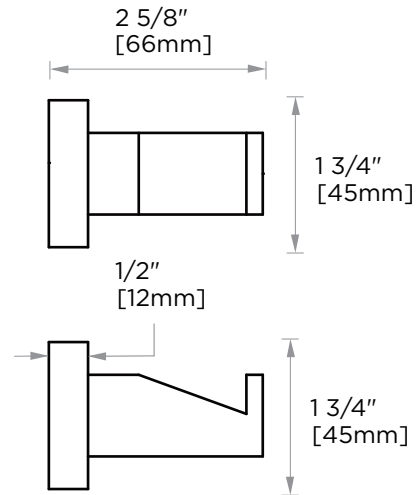

NOTE: Dimensions and specifications are subject to change without notice.

LISBON COLLECTION

Large Square Rosette

277SQLG 45X12mm

*Rosettes are sold separately

Small Round Rosette

137RDSM 40X4mm

*Rosettes are sold separately

Large Round Rosette

137RDLG 48X10mm

*Rosettes are sold separately

NOTE: Dimensions and specifications are subject to change without notice.