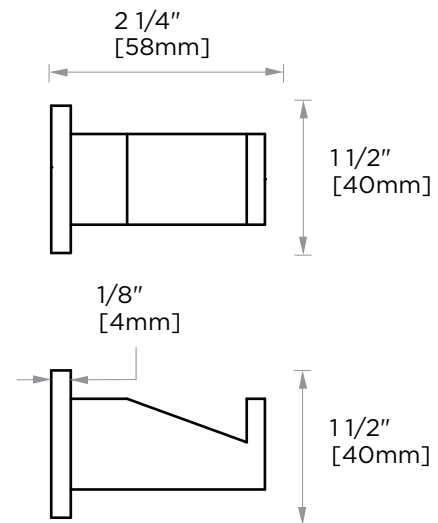

NOTE: Dimensions and specifications are subject to change without notice.

LISBON COLLECTION

Large Square Rosette

277SQLG 45X12mm

*Rosettes are sold separately

Small Round Rosette

137RDSM 40X4mm

*Rosettes are sold separately

Large Round Rosette

137RDLG 48X10mm

*Rosettes are sold separately

NOTE: Dimensions and specifications are subject to change without notice.