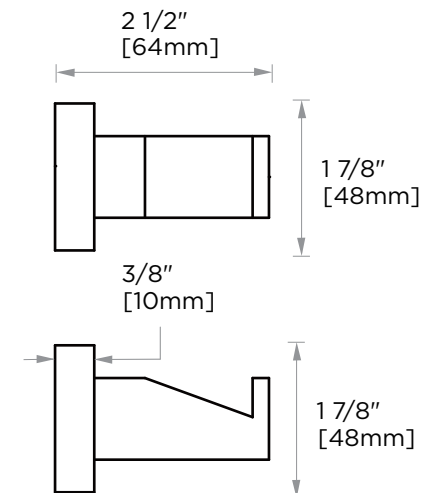

NOTE: Dimensions and specifications are subject to change without notice.

LISBON COLLECTION

Large Square Rosette

277SQLG 45X12mm

*Rosettes are sold separately

Small Round Rosette

137RDSM 40X4mm

*Rosettes are sold separately

Large Round Rosette

137RDLG 48X10mm

*Rosettes are sold separately

NOTE: Dimensions and specifications are subject to change without notice.