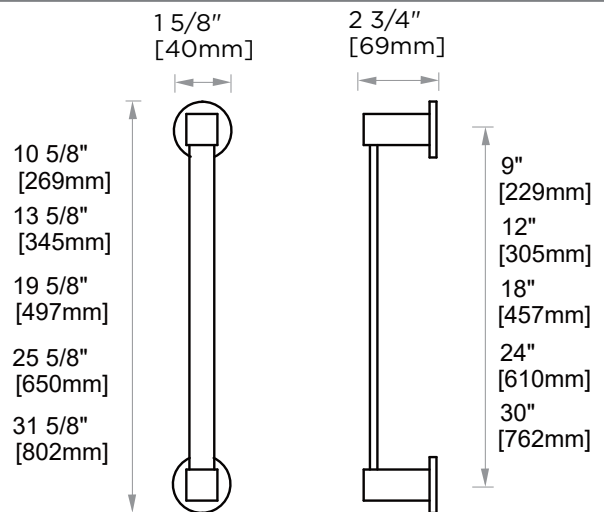

Includes Rosette : 40X4mm
Without Rosette

With Rosette

PRODUCT NAME: TOWEL BAR

PRODUCT CODE: 9" 277109
12" 277120
18" 277180
24" 277240
30" 277300

MATERIAL: All-brass construction

KEY FEATURES: Contemporary design. Square base with clean and elongated lines.

WARRANTY:
Lifetime Limited (Residential Use)
One Year (Commercial Use)

LISBON COLLECTION TOWEL BAR

9" 277109
12" 277120
18" 277180
24" 277240
30" 277300

NOTE: Dimensions and specifications are subject to change without notice.

LISBON COLLECTION

Large Square Rosette
277SQLG 45X12mm

Small Round Rosette
137RDSM 40X4mm

Large Round Rosette
137RDLG 48X10mm

NOTE: Dimensions and specifications are subject to change without notice.