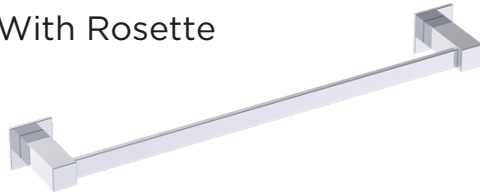

Includes Rosette : 40X4mm
Without Rosette

With Rosette

PRODUCT NAME: TOWEL BAR

PRODUCT CODE: 9" 277109
12" 277120
18" 277180
24" 277240
30" 277300

MATERIAL: All-brass construction

KEY FEATURES: Contemporary design. Square base with clean and elongated lines.

WARRANTY:
Lifetime Limited (Residential Use)
One Year (Commercial Use)

LISBON COLLECTION TOWEL BAR

9" 277109
12" 277120
18" 277180
24" 277240
30" 277300

NOTE: Dimensions and specifications are subject to change without notice.

LISBON COLLECTION

Large Square Rosette
277SQLG 45X12mm

Small Round Rosette
137RDSM 40X4mm

Large Round Rosette
137RDLG 48X10mm

NOTE: Dimensions and specifications are subject to change without notice.