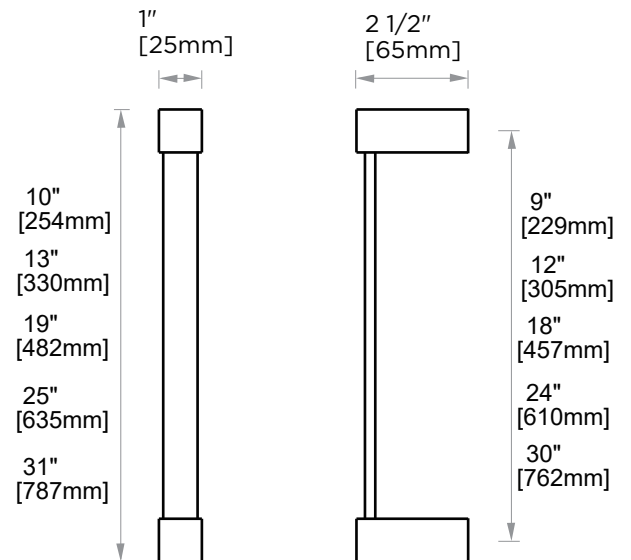

Includes Rosette : 40X4mm
Without Rosette

With Rosette

PRODUCT NAME: TOWEL BAR

PRODUCT CODE: 9" 277109
12" 277120
18" 277180
24" 277240
30" 277300

MATERIAL: All-brass construction

KEY FEATURES: Contemporary design. Square base with clean and elongated lines.

WARRANTY:
Lifetime Limited (Residential Use)
One Year (Commercial Use)

LISBON COLLECTION TOWEL BAR

9" 277109
12" 277120
18" 277180
24" 277240
30" 277300

NOTE: Dimensions and specifications are subject to change without notice.

LISBON COLLECTION

Large Square Rosette
277SQLG 45X12mm

Small Round Rosette
137RDSM 40X4mm

Large Round Rosette
137RDLG 48X10mm

NOTE: Dimensions and specifications are subject to change without notice.