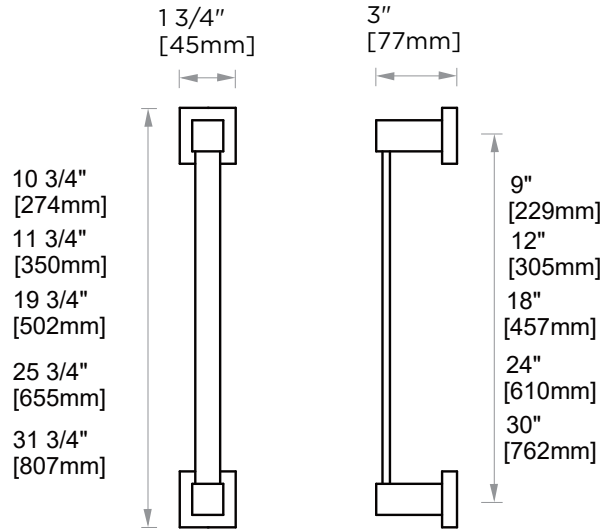

Includes Rosette : 40X4mm
Without Rosette

With Rosette

PRODUCT NAME: TOWEL BAR

PRODUCT CODE: 9" 277109
12" 277120
18" 277180
24" 277240
30" 277300

MATERIAL: All-brass construction

KEY FEATURES: Contemporary design. Square base with clean and elongated lines.

WARRANTY:
Lifetime Limited (Residential Use)
One Year (Commercial Use)

LISBON COLLECTION TOWEL BAR

9" 277109
12" 277120
18" 277180
24" 277240
30" 277300

NOTE: Dimensions and specifications are subject to change without notice.

LISBON COLLECTION

Large Square Rosette
277SQLG 45X12mm

Small Round Rosette
137RDSM 40X4mm

Large Round Rosette
137RDLG 48X10mm

NOTE: Dimensions and specifications are subject to change without notice.