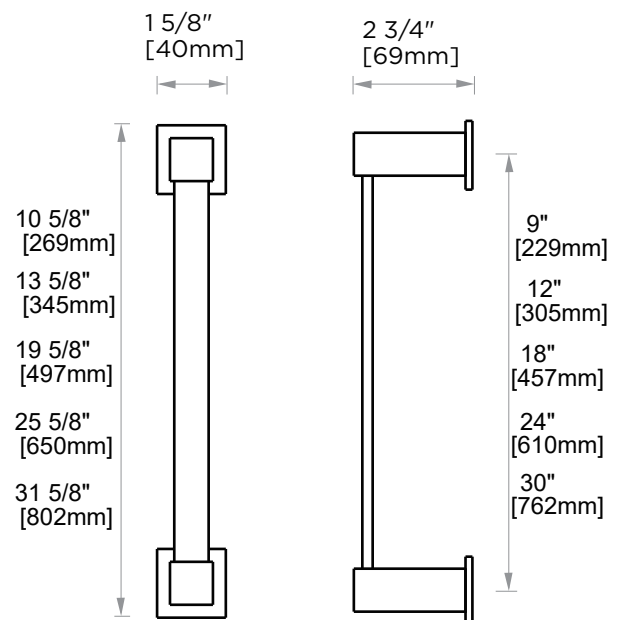

Includes Rosette : 40X4mm
Without Rosette

With Rosette

PRODUCT NAME: TOWEL BAR

PRODUCT CODE: 9" 277109
12" 277120
18" 277180
24" 277240
30" 277300

MATERIAL: All-brass construction

KEY FEATURES: Contemporary design. Square base with clean and elongated lines.

WARRANTY:
Lifetime Limited (Residential Use)
One Year (Commercial Use)

LISBON COLLECTION TOWEL BAR

9" 277109
12" 277120
18" 277180
24" 277240
30" 277300

NOTE: Dimensions and specifications are subject to change without notice.

LISBON COLLECTION

Large Square Rosette
277SQLG 45X12mm

Small Round Rosette
137RDSM 40X4mm

Large Round Rosette
137RDLG 48X10mm

NOTE: Dimensions and specifications are subject to change without notice.