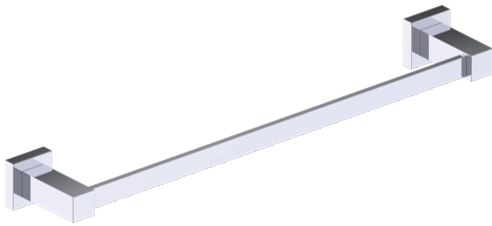

Includes Rosette : 40X4mm
Without Rosette

With Rosette

PRODUCT NAME: TOWEL BAR

PRODUCT CODE: 9" 277109
12" 277120
18" 277180
24" 277240
30" 277300

MATERIAL: All-brass construction

KEY FEATURES: Contemporary design. Square base with clean and elongated lines.

WARRANTY:
Lifetime Limited (Residential Use)
One Year (Commercial Use)

LISBON COLLECTION TOWEL BAR

9" 277109
12" 277120
18" 277180
24" 277240
30" 277300

NOTE: Dimensions and specifications are subject to change without notice.

LISBON COLLECTION

Large Square Rosette
277SQLG 45X12mm

Small Round Rosette
137RDSM 40X4mm

Large Round Rosette
137RDLG 48X10mm

NOTE: Dimensions and specifications are subject to change without notice.