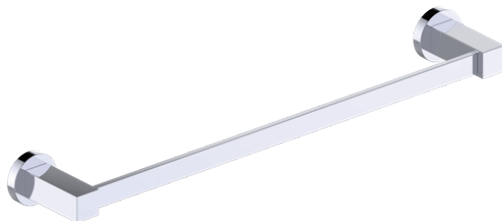

Includes Rosette : 40X4mm
Without Rosette

With Rosette

PRODUCT NAME: TOWEL BAR

PRODUCT CODE: 9" 277109
12" 277120
18" 277180
24" 277240
30" 277300

MATERIAL: All-brass construction

KEY FEATURES: Contemporary design. Square base with clean and elongated lines.

WARRANTY:
Lifetime Limited (Residential Use)
One Year (Commercial Use)

LISBON COLLECTION TOWEL BAR

9" 277109
12" 277120
18" 277180
24" 277240
30" 277300

NOTE: Dimensions and specifications are subject to change without notice.

LISBON COLLECTION

Large Square Rosette
277SQLG 45X12mm

Small Round Rosette
137RDSM 40X4mm

Large Round Rosette
137RDLG 48X10mm

NOTE: Dimensions and specifications are subject to change without notice.