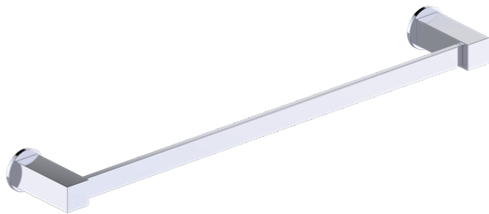

Includes Rosette : 40X4mm
Without Rosette

With Rosette

PRODUCT NAME: TOWEL BAR

PRODUCT CODE: 9" 277109
12" 277120
18" 277180
24" 277240
30" 277300

MATERIAL: All-brass construction

KEY FEATURES: Contemporary design. Square base with clean and elongated lines.

WARRANTY:
Lifetime Limited (Residential Use)
One Year (Commercial Use)

LISBON COLLECTION TOWEL BAR

9" 277109
12" 277120
18" 277180
24" 277240
30" 277300

NOTE: Dimensions and specifications are subject to change without notice.

LISBON COLLECTION

Large Square Rosette
277SQLG 45X12mm

Small Round Rosette
137RDSM 40X4mm

Large Round Rosette
137RDLG 48X10mm

NOTE: Dimensions and specifications are subject to change without notice.