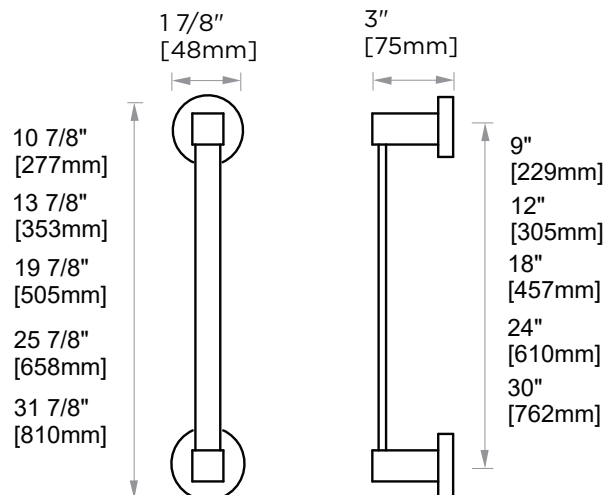

Includes Rosette : 40X4mm
Without Rosette

With Rosette

PRODUCT NAME: TOWEL BAR

PRODUCT CODE: 9" 277109
12" 277120
18" 277180
24" 277240
30" 277300

MATERIAL: All-brass construction

KEY FEATURES: Contemporary design. Square base with clean and elongated lines.

LISBON COLLECTION

Large Square Rosette
277SQLG 45X12mm

Small Round Rosette
137RDSM 40X4mm

Large Round Rosette
137RDLG 48X10mm

NOTE: Dimensions and specifications are subject to change without notice.