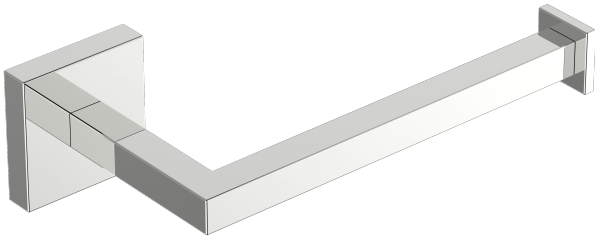

### TISSUE HOLDER 266151

**PRODUCT NAME:** TISSUE HOLDER

**PRODUCT CODE:** 266151

**MATERIAL:** All-brass construction

**KEY FEATURES:** Straight and sleek rectangular design. Brass product at a builders budget.