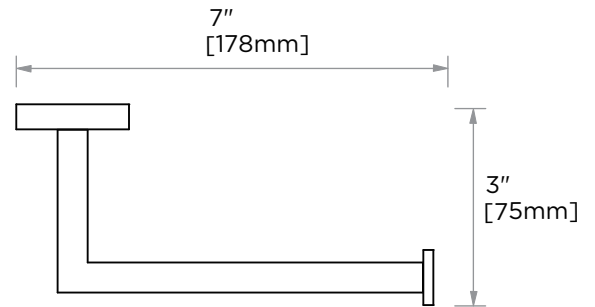

### TISSUE HOLDER 266151

**PRODUCT NAME:** TISSUE HOLDER

**PRODUCT CODE:** 266151

**MATERIAL:** All-brass construction

**KEY FEATURES:** Straight and sleek rectangular design. Brass product at a builders budget.