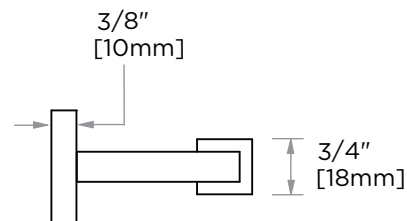

WARRANTY:

Lifetime Limited (Residential Use)
One Year (Commercial Use)

NOTE: Dimensions and specifications are subject to change without notice.