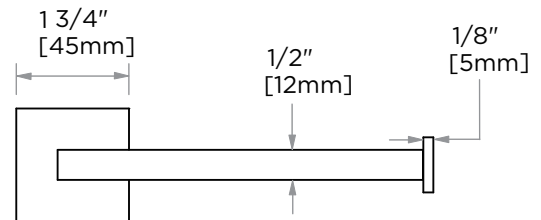

WARRANTY:

Lifetime Limited (Residential Use)
One Year (Commercial Use)

NOTE: Dimensions and specifications are subject to change without notice.