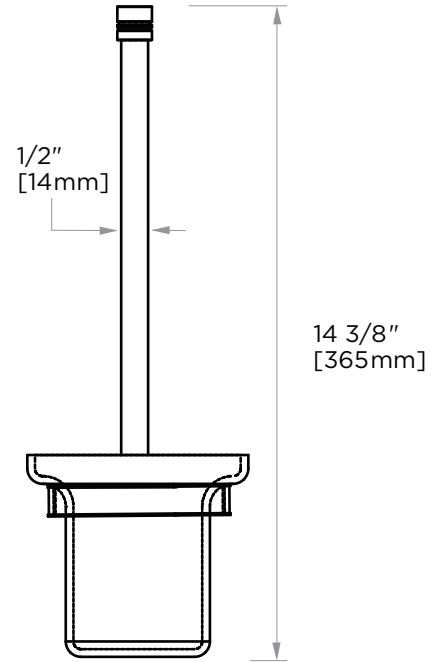

MADRID COLLECTION
TOILET BRUSH SET
262610

PRODUCT NAME: TOILET BRUSH SET

PRODUCT CODE: 262610

MATERIAL: All-brass construction

KEY FEATURES: Contemporary design.
Simple and straight forward lines.
Strong linear silhouette.

NOTE: Dimensions and specifications are subject to change without notice.