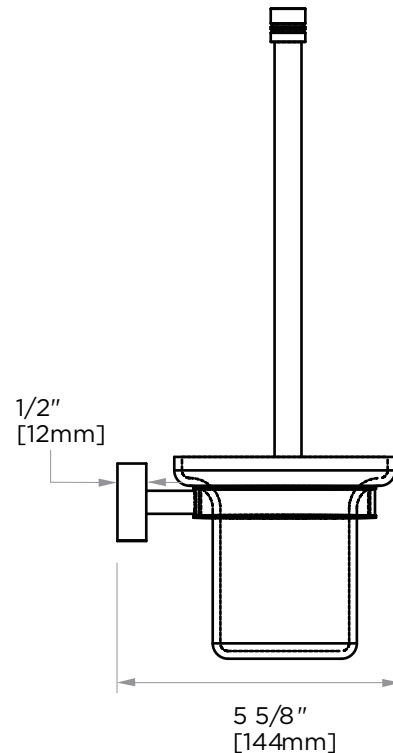

MADRID COLLECTION
TOILET BRUSH SET
262610

PRODUCT NAME: TOILET BRUSH SET

PRODUCT CODE: 262610

MATERIAL: All-brass construction

KEY FEATURES: Contemporary design.
Simple and straight forward lines.
Strong linear silhouette.

NOTE: Dimensions and specifications are subject to change without notice.