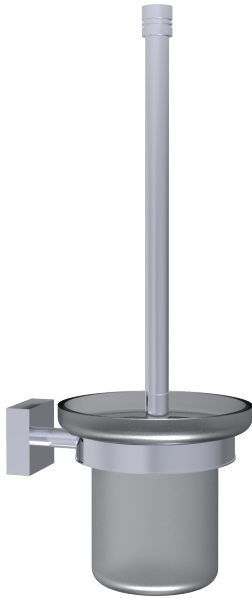

MADRID COLLECTION
TOILET BRUSH SET
262610

PRODUCT NAME: TOILET BRUSH SET

PRODUCT CODE: 262610

MATERIAL: All-brass construction

KEY FEATURES: Contemporary design.
Simple and straight forward lines.
Strong linear silhouette.