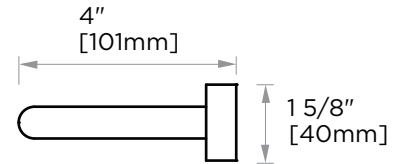

MADRID COLLECTION DOUBLE TOWEL BAR

18" 262182
24" 262242

PRODUCT NAME: DOUBLE TOWEL BAR 24"

PRODUCT CODE: 18" 262182
24" 262242

MATERIAL: All-brass construction

KEY FEATURES: Contemporary design.
Simple and straight forward lines.
Strong linear silhouette.