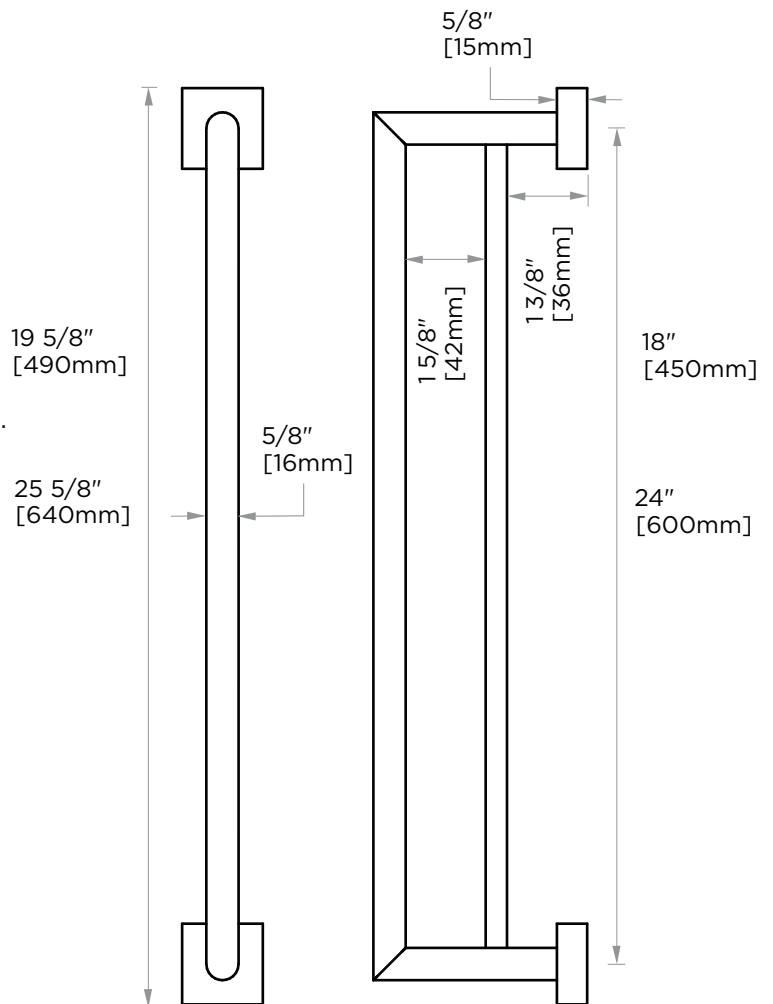

WARRANTY:

Lifetime Limited (Residential Use)
One Year (Commercial Use)

NOTE: Dimensions and specifications are subject to change without notice.