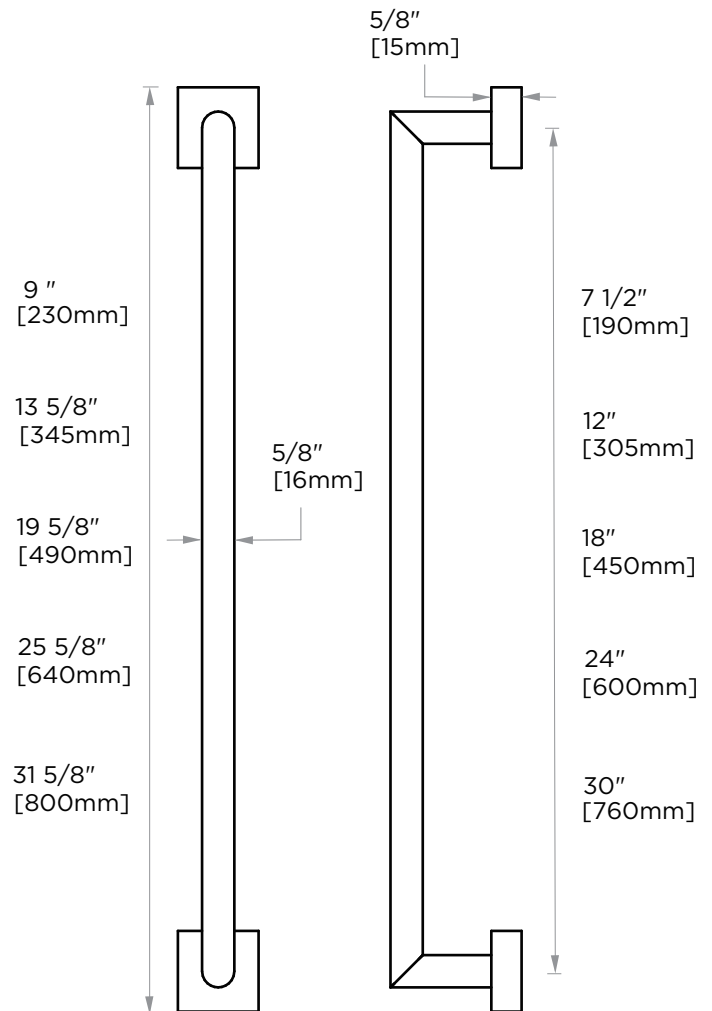

STOCKED FINISHES:

STOCKED FINISH	9"	12"	18"	24"	30"
Polished Chrome (99)	●	●	●	●	●
Brushed Nickel(81)	●	●	●	●	●
Polished Nickel(68)	●	●	●	●	●
Matte Black (48)	●	●	●	●	●

SPECIAL FINISHES AVAILABLE: Please see our website for full list samples

WARRANTY:
Lifetime Limited (Residential Use)
One Year (Commercial Use)