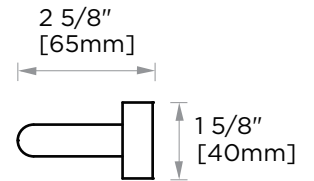

MADRID COLLECTION TOWEL BAR

- 9" 262109
- 12" 262120
- 18" 262180
- 24" 262240
- 30" 262300

PRODUCT NAME: TOWEL BAR

PRODUCT CODE:

9"	262109
12"	262120
18"	262180
24"	262240
30"	262300

MATERIAL: All-brass construction

KEY FEATURES: Contemporary design.
Simple and straight forward lines.
Strong linear silhouette.

STOCKED FINISHES:

STOCKED FINISH	9"	12"	18"	24"	30"
Polished Chrome (99)	●	●	●	●	●
Brushed Nickel(81)	●	●	●	●	●
Polished Nickel(68)	●	●	●	●	●
Matte Black (48)	●	●	●	●	●