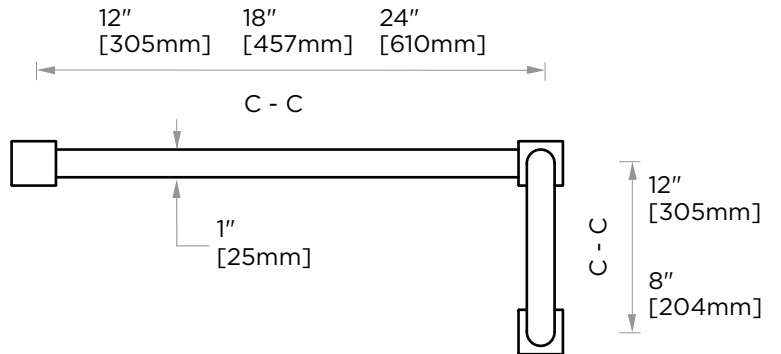

WARRANTY:

Lifetime Limited (Residential Use)
One Year (Commercial Use)

NOTE: Dimensions and specifications are subject to change without notice.