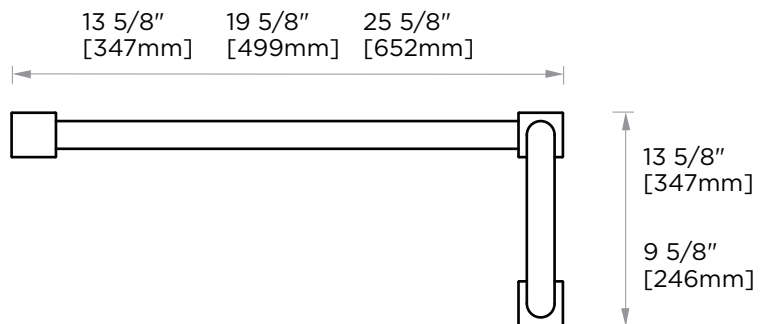

WARRANTY:

Lifetime Limited (Residential Use)
One Year (Commercial Use)

NOTE: Dimensions and specifications are subject to change without notice.