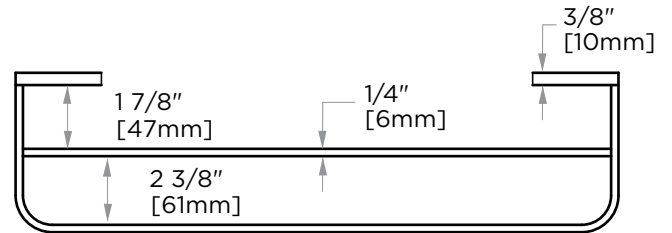

### DOUBLE TB 24"

255242

**PRODUCT NAME:** DOUBLE TOWEL BAR 24"

**PRODUCT CODE:** 255242

**MATERIAL:** All-brass construction

**KEY FEATURES:** Contemporary design with strong bold silhouette softened by the rounded corners and curved lines.

NOTE: Dimensions and specifications are subject to change without notice.