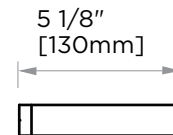

WARRANTY:

Lifetime Limited (Residential Use)
One Year (Commercial Use)

NOTE: Dimensions and specifications are subject to change without notice.