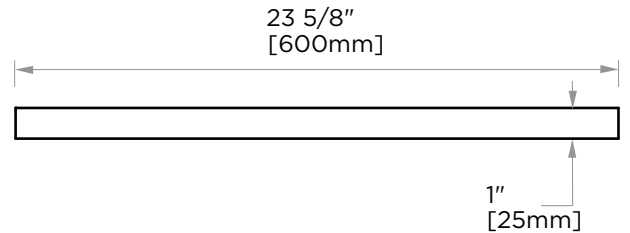

WARRANTY:

Lifetime Limited (Residential Use)
One Year (Commercial Use)

NOTE: Dimensions and specifications are subject to change without notice.