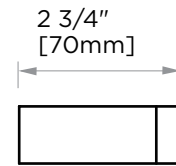

COLOGNE COLLECTION
TOWEL BAR 18"
255180

PRODUCT NAME: TOWEL BAR 18"

PRODUCT CODE: 255180

MATERIAL: All-brass construction

KEY FEATURES: Contemporary design with strong bold silhouette softened by the rounded corners and curved lines.

NOTE: Dimensions and specifications are subject to change without notice.