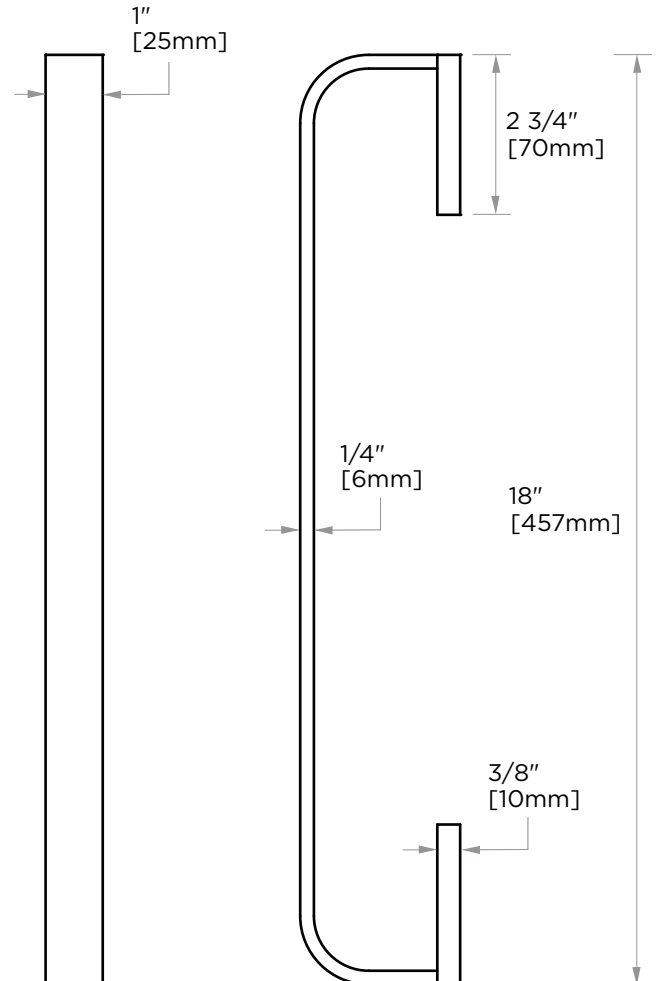

COLOGNE COLLECTION
TOWEL BAR 18"
255180

PRODUCT NAME: TOWEL BAR 18"

PRODUCT CODE: 255180

MATERIAL: All-brass construction

KEY FEATURES: Contemporary design with strong bold silhouette softened by the rounded corners and curved lines.

NOTE: Dimensions and specifications are subject to change without notice.