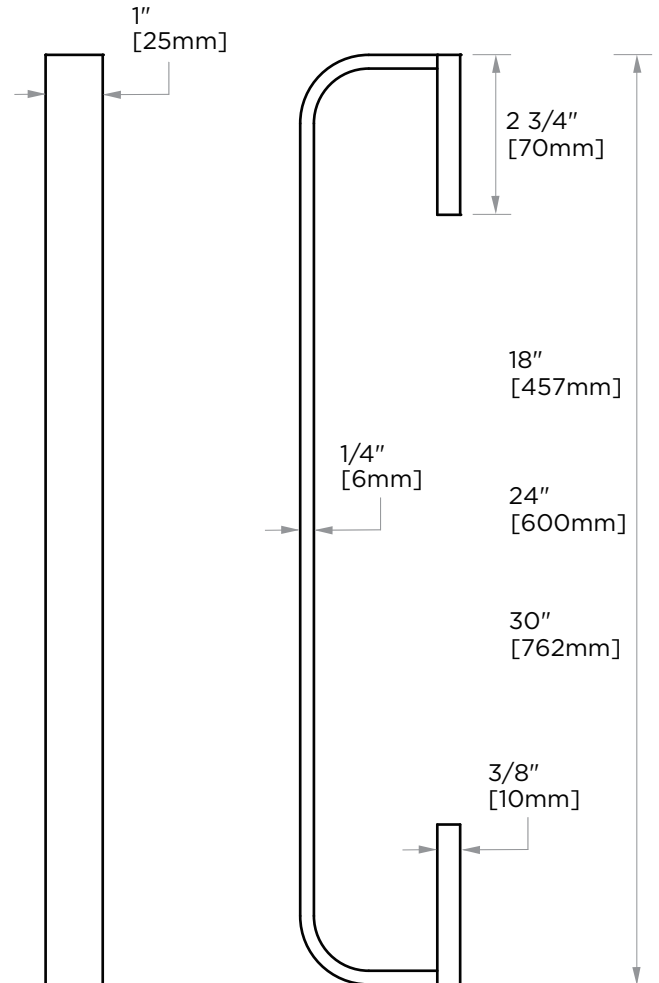

WARRANTY:

Lifetime Limited (Residential Use)
One Year (Commercial Use)

NOTE: Dimensions and specifications are subject to change without notice.