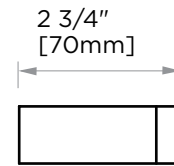

## COLOGNE COLLECTION TOWEL BAR

18" 255180  
24" 255240  
30" 255300

**PRODUCT NAME:** TOWEL BAR

**PRODUCT CODE:** 18" 255180  
24" 255240  
30" 255300

**MATERIAL:** All-brass construction

**KEY FEATURES:** Contemporary design with strong bold silhouette softened by the rounded corners and curved lines.