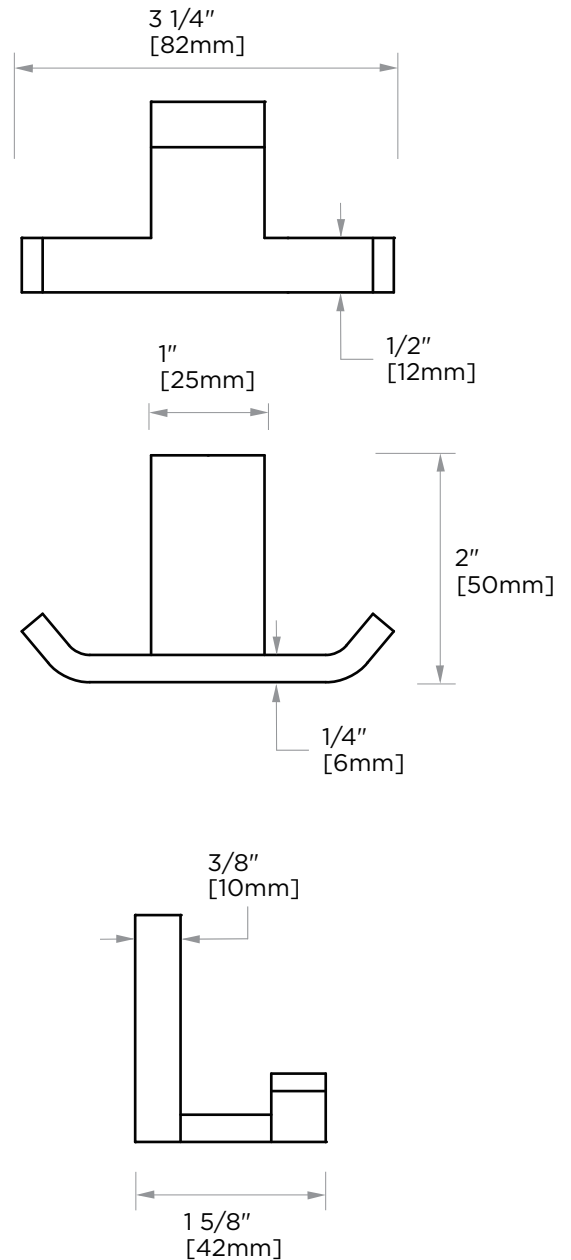

NOTE: Dimensions and specifications are subject to change without notice.