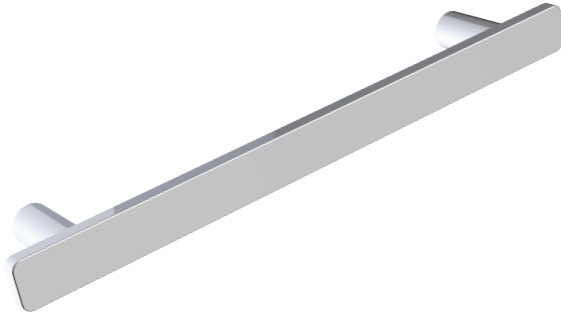

MILAN COLLECTION CABINET PULL

- 4" 254704
- 6" 254706
- 8" 254708
- 12" 254712
- 18" 254718

PRODUCT NAME: CABINET PULL

PRODUCT CODE:

- 4" 254704
- 6" 254706
- 8" 254708
- 12" 254712
- 18" 254718

MATERIAL: All-brass construction

KEY FEATURES: Contemporary design. Clean linear statement combined with engineered curves.

STOCKED FINISHES:

STOCKED FINISH	4"	6"	8"	12"	18"
● Polished Chrome (99)	●	●	●	●	●
● Brushed Nickel(81)	●	●	●	●	●
● Polished Nickel(68)		●	●		
● Matte Black (48)	●	●	●		