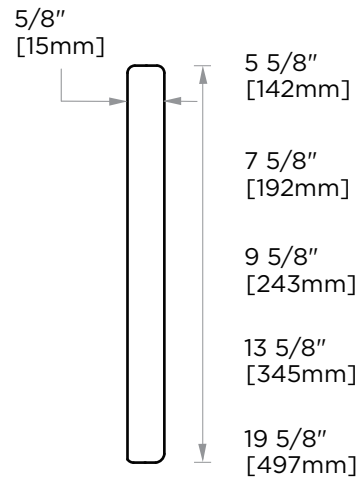

MILAN COLLECTION CABINET PULL

- 4" 254704
- 6" 254706
- 8" 254708
- 12" 254712
- 18" 254718

PRODUCT NAME: CABINET PULL

PRODUCT CODE:

- 4" 254704
- 6" 254706
- 8" 254708
- 12" 254712
- 18" 254718

MATERIAL: All-brass construction

KEY FEATURES: Contemporary design. Clean linear statement combined with engineered curves.

STOCKED FINISHES:

STOCKED FINISH	4"	6"	8"	12"	18"
● Polished Chrome (99)	●	●	●	●	●
● Brushed Nickel(81)	●	●	●	●	●
● Polished Nickel(68)		●	●		
● Matte Black (48)	●	●	●		