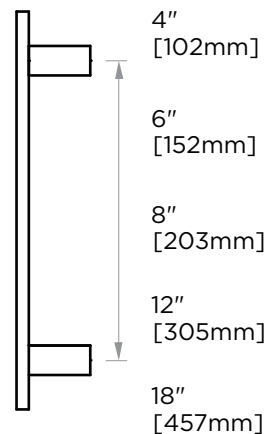

NOTE: Dimensions and specifications are subject to change without notice.