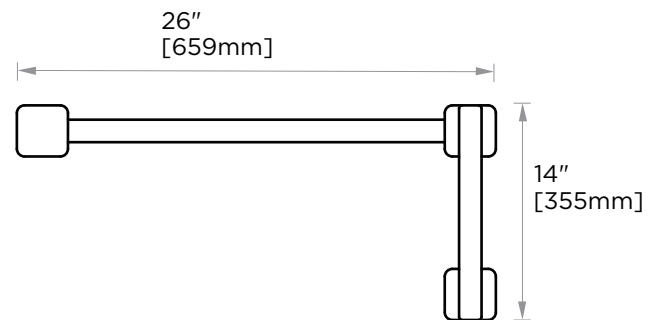

MILAN COLLECTION STRAIGHT & OFFSET SHOWER DOOR HANDLES

8" & 18" 25470818
 8" & 24" 25470824
 12" & 18" 25471218
 12" & 24" 25471224

Size*	Product #	Description
8" & 18"	25470818	8x18 combination SDH
8" & 24"	25470824	8x24 combination SDH
12" & 18"	25471218	12x18 combination SDH
12" & 24"	25471224	12x24 combination SDH

*Additional sizing upon request

PRODUCT NAME: STRAIGHT & OFFSET
SHOWER DOOR HANDLES

PRODUCT CODE: 8" & 18" 25470818
 8" & 24" 25470824
 12" & 18" 25471218
 12" & 24" 25471224

MATERIAL: All-brass construction

NOTE: Dimensions and specifications are subject to change without notice.