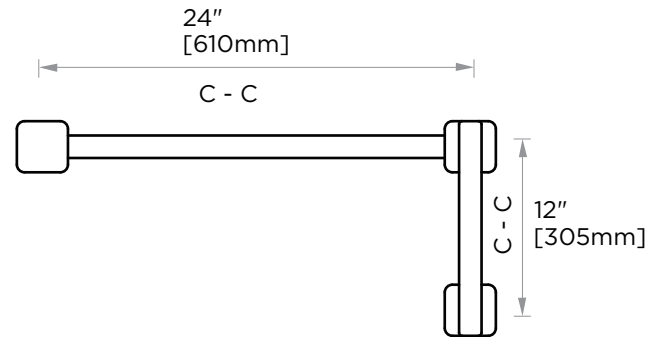

MILAN COLLECTION STRAIGHT & OFFSET SHOWER DOOR HANDLES

8" & 18" 25470818
 8" & 24" 25470824
 12" & 18" 25471218
 12" & 24" 25471224

Size*	Product #	Description
8" & 18"	25470818	8x18 combination SDH
8" & 24"	25470824	8x24 combination SDH
12" & 18"	25471218	12x18 combination SDH
12" & 24"	25471224	12x24 combination SDH

*Additional sizing upon request

PRODUCT NAME: STRAIGHT & OFFSET
SHOWER DOOR HANDLES

PRODUCT CODE: 8" & 18" 25470818
 8" & 24" 25470824
 12" & 18" 25471218
 12" & 24" 25471224

MATERIAL: All-brass construction

NOTE: Dimensions and specifications are subject to change without notice.