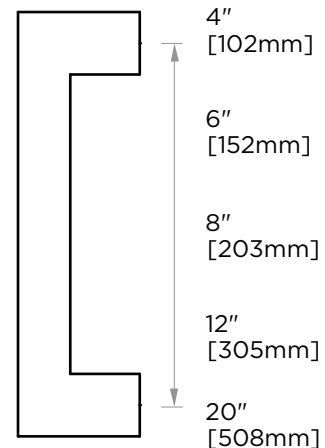

NOTE: Dimensions and specifications are subject to change without notice.