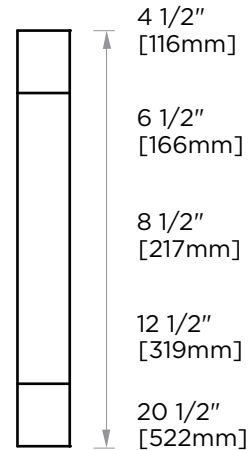

NOTE: Dimensions and specifications are subject to change without notice.