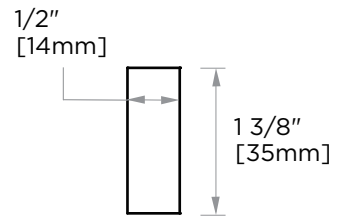

NOTE: Dimensions and specifications are subject to change without notice.