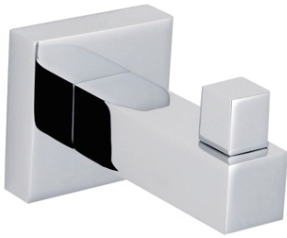

LONDON COLLECTION SINGLE PRONG ROBE HOOK 248130

PRODUCT NAME: SINGLE PRONG ROBE HOOK

PRODUCT CODE: 248130

MATERIAL: All-brass construction

KEY FEATURES: Contemporary design.
Sleek rectangular shapes offset
by strong squared anchors.