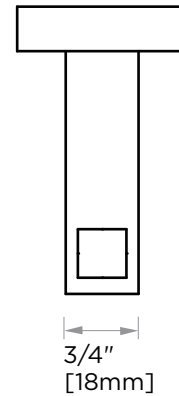

LONDON COLLECTION SINGLE PRONG ROBE HOOK 248130

PRODUCT NAME: SINGLE PRONG ROBE HOOK

PRODUCT CODE: 248130

MATERIAL: All-brass construction

KEY FEATURES: Contemporary design.
Sleek rectangular shapes offset
by strong squared anchors.

NOTE: Dimensions and specifications are subject to change without notice.