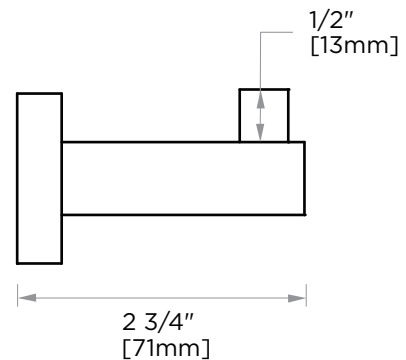

LONDON COLLECTION SINGLE PRONG ROBE HOOK 248130

PRODUCT NAME: SINGLE PRONG ROBE HOOK

PRODUCT CODE: 248130

MATERIAL: All-brass construction

KEY FEATURES: Contemporary design.
Sleek rectangular shapes offset
by strong squared anchors.

NOTE: Dimensions and specifications are subject to change without notice.