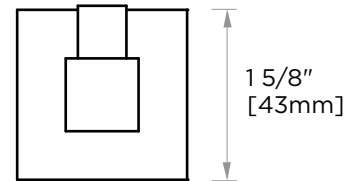

NOTE: Dimensions and specifications are subject to change without notice.