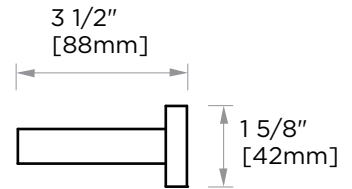

## LONDON COLLECTION TOWEL BAR

9" 248109  
 18" 248180  
 24" 248240  
 30" 248300

**PRODUCT NAME:** TOWEL BAR

**PRODUCT CODE:** 9" 248109  
 18" 248180  
 24" 248240  
 30" 248300

**MATERIAL:** All-brass construction

**KEY FEATURES:** Contemporary design.  
 Sleek rectangular shapes offset  
 by strong squared anchors.

**STOCKED FINISHES:**

STOCKED FINISH	9"	18"	24"	30"
Polished Chrome (99)	●	●	●	●
Brushed Nickel(81)	●	●	●	●
Polished Nickel(68)	●	●	●	●
Matte Black (48)	●	●	●	●