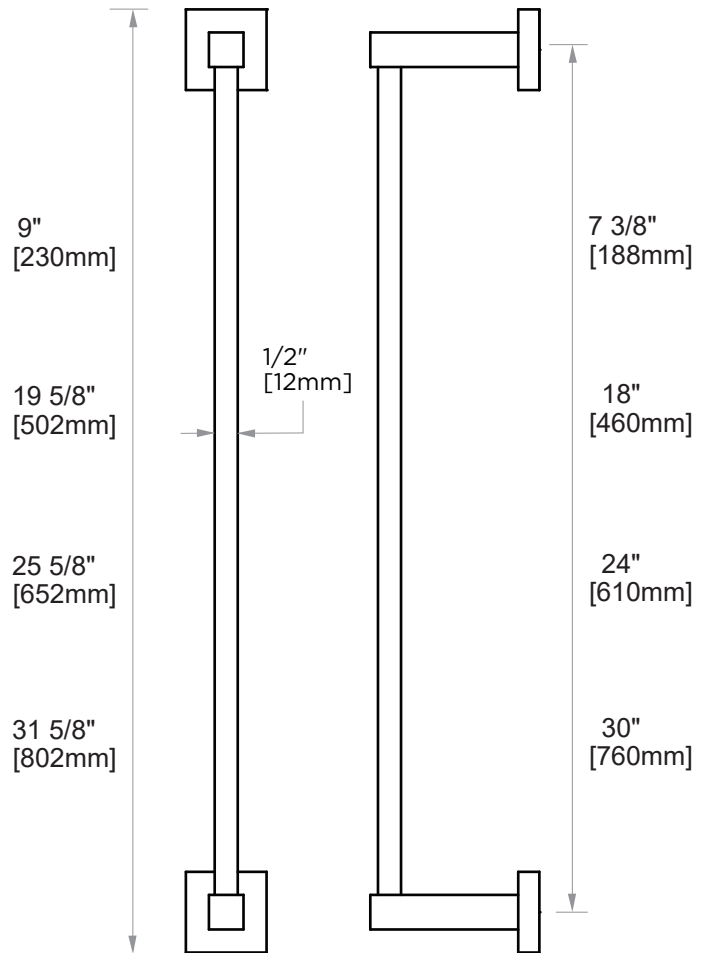

WARRANTY:

Lifetime Limited (Residential Use)
One Year (Commercial Use)

NOTE: Dimensions and specifications are subject to change without notice.