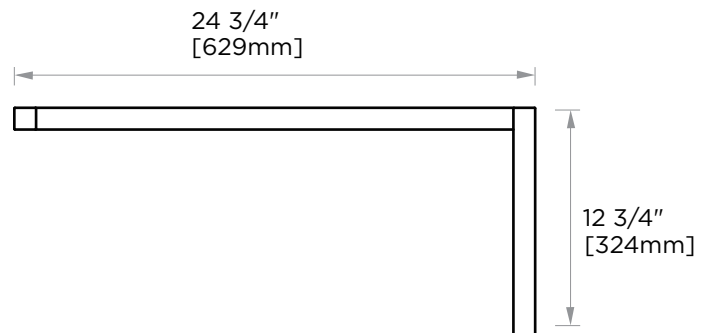

WARRANTY:

Lifetime Limited (Residential Use)
One Year (Commercial Use)

NOTE: Dimensions and specifications are subject to change without notice.