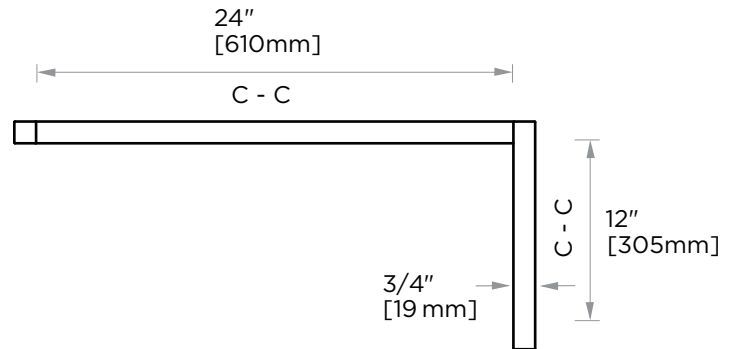

WARRANTY:

Lifetime Limited (Residential Use)
One Year (Commercial Use)

NOTE: Dimensions and specifications are subject to change without notice.