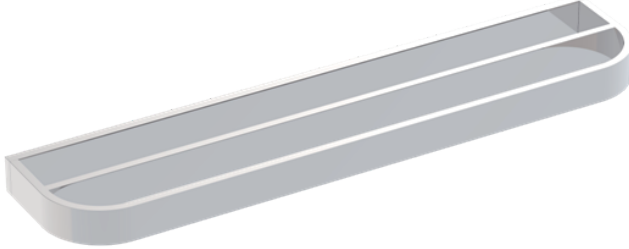

**BONN COLLECTION**  
**DOUBLE TOWEL BAR**  
238242

**PRODUCT NAME:** DOUBLE TOWEL BAR

**PRODUCT CODE:** 238242

**MATERIAL:** All-brass construction

**KEY FEATURES:** Contemporary design. Rectangular geometry, softened with curved corners.