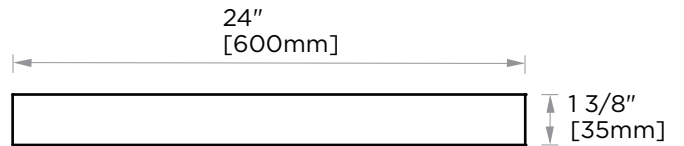

**BONN COLLECTION**  
**DOUBLE TOWEL BAR**  
238242

**PRODUCT NAME:** DOUBLE TOWEL BAR

**PRODUCT CODE:** 238242

**MATERIAL:** All-brass construction

**KEY FEATURES:** Contemporary design. Rectangular geometry, softened with curved corners.