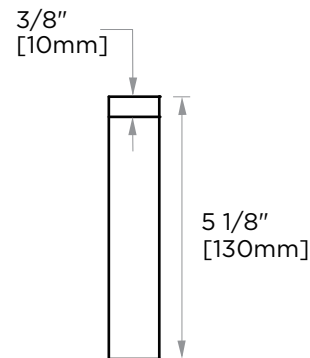

**BONN COLLECTION**  
**DOUBLE TOWEL BAR**  
238242

**PRODUCT NAME:** DOUBLE TOWEL BAR

**PRODUCT CODE:** 238242

**MATERIAL:** All-brass construction

**KEY FEATURES:** Contemporary design. Rectangular geometry, softened with curved corners.

NOTE: Dimensions and specifications are subject to change without notice.