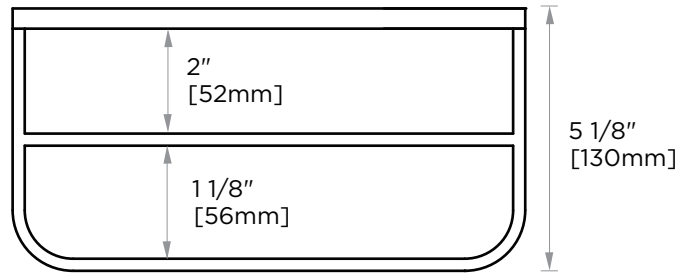

**BONN COLLECTION**  
**DOUBLE TOWEL BAR**  
238242

**PRODUCT NAME:** DOUBLE TOWEL BAR

**PRODUCT CODE:** 238242

**MATERIAL:** All-brass construction

**KEY FEATURES:** Contemporary design. Rectangular geometry, softened with curved corners.

NOTE: Dimensions and specifications are subject to change without notice.