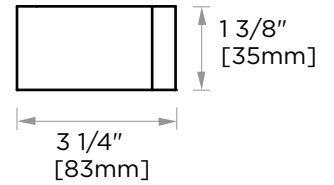

BONN COLLECTION TOWEL BAR

18" 238180
24" 238240
30" 238300

PRODUCT NAME: TOWEL BAR

PRODUCT CODE: 18" 238180
24" 238240
30" 238300

MATERIAL: All-brass construction

KEY FEATURES: Contemporary design.
Rectangular geometry,
softened with curved corners.