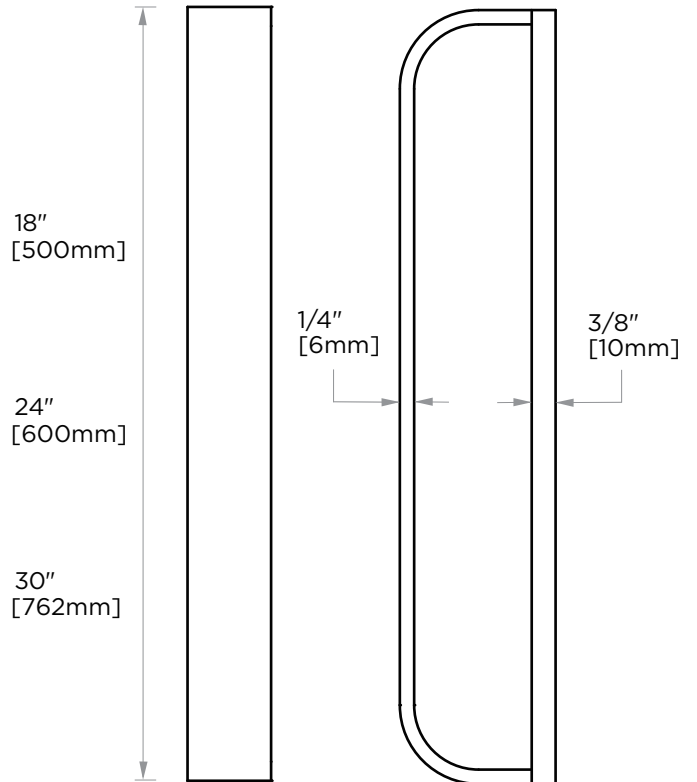

BONN COLLECTION TOWEL BAR

18" 238180
24" 238240
30" 238300

PRODUCT NAME: TOWEL BAR

PRODUCT CODE: 18" 238180
24" 238240
30" 238300

MATERIAL: All-brass construction

KEY FEATURES: Contemporary design.
Rectangular geometry,
softened with curved corners.

STOCKED FINISHES:

STOCKED FINISH	18"	24"	30"
● Polished Chrome (99)	●	●	●
● Brushed Nickel(81)	●	●	●
● Polished Nickel(68)		●	
● Matte Black (48)		●	●

SPECIAL FINISHES AVAILABLE: Please see our website for full list samples