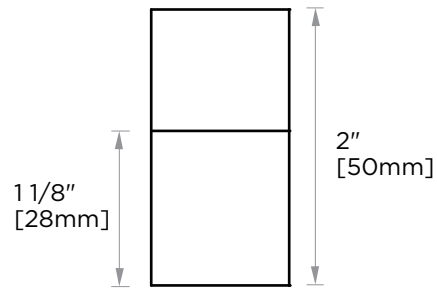

NOTE: Dimensions and specifications are subject to change without notice.