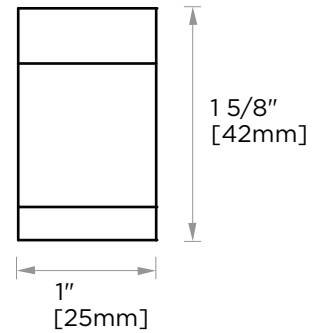

**BONN COLLECTION**  
**DEEP ROBE HOOK**  
238130D

**PRODUCT NAME:** DEEP ROBE HOOK

**PRODUCT CODE:** 238130D

**MATERIAL:** All-brass construction

**KEY FEATURES:** Contemporary design. Rectangular geometry, softened with curved corners.