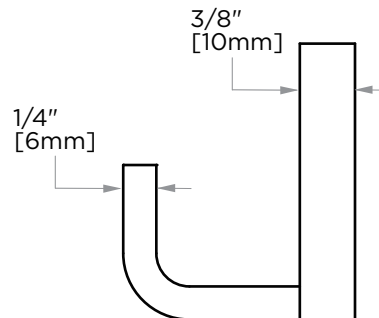

NOTE: Dimensions and specifications are subject to change without notice.