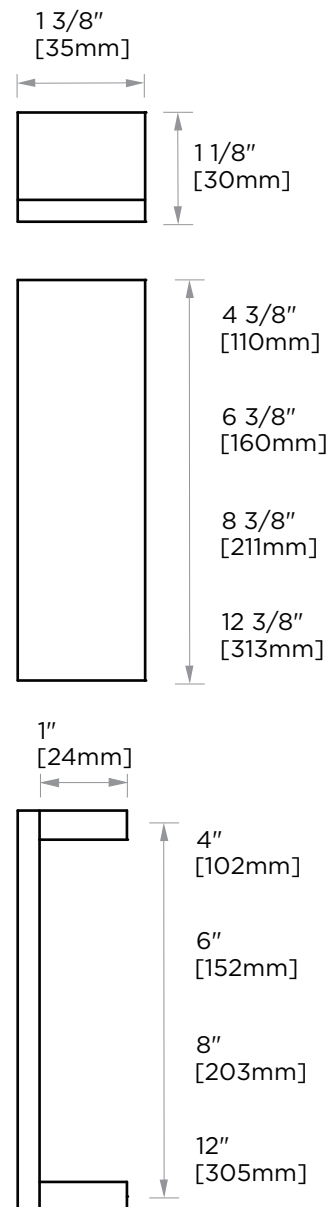

NOTE: Dimensions and specifications are subject to change without notice.