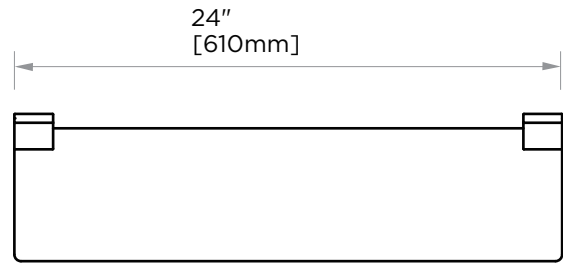

BERLIN COLLECTION
FROSTED GLASS
SHELF W/ TOWEL
BAR 24"
232678

PRODUCT NAME: FROSTED GLASS SHELF W/ TOWEL BAR 24"

PRODUCT CODE: 232678

MATERIAL: All-brass construction

KEY FEATURES: Contemporary design with solid bold rectangular geometry.