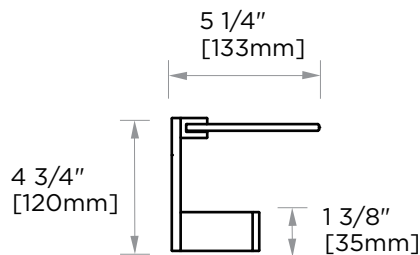

NOTE: Dimensions and specifications are subject to change without notice.