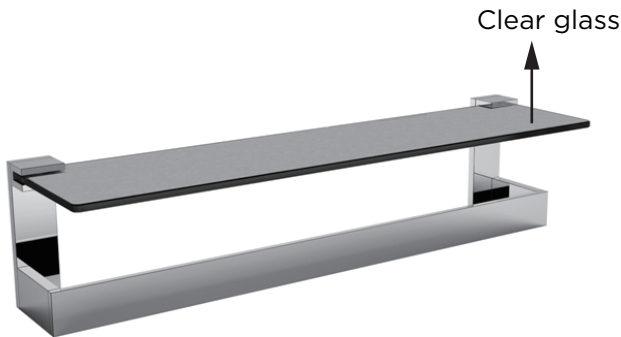

BERLIN COLLECTION
FROSTED GLASS
SHELF W/ TOWEL
BAR 24"
232678

PRODUCT NAME: FROSTED GLASS SHELF W/ TOWEL BAR 24"

PRODUCT CODE: 232678

MATERIAL: All-brass construction

KEY FEATURES: Contemporary design with solid bold rectangular geometry.