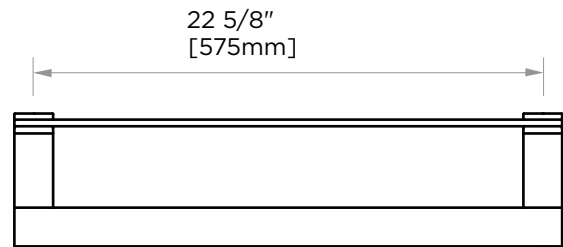

NOTE: Dimensions and specifications are subject to change without notice.