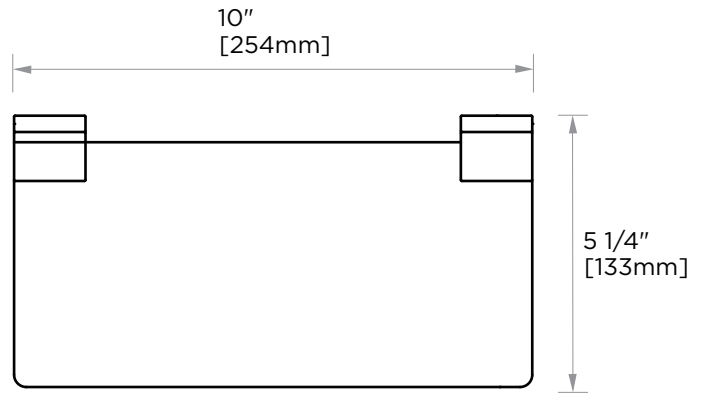

BERLIN COLLECTION
GLASS SHELF WITH
TOWEL BAR 10"
232676

PRODUCT NAME: Berlin Glass Shelf w/ Towel Bar 10"

PRODUCT CODE: 232676

MATERIAL: All-brass construction

KEY FEATURES: Contemporary design with solid bold rectangular geometry.

NOTE: Dimensions and specifications are subject to change without notice.