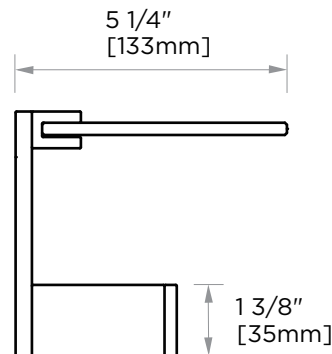

BERLIN COLLECTION
GLASS SHELF WITH
TOWEL BAR 10"
232676

PRODUCT NAME: Berlin Glass Shelf w/ Towel Bar 10"

PRODUCT CODE: 232676

MATERIAL: All-brass construction

KEY FEATURES: Contemporary design with solid bold rectangular geometry.

NOTE: Dimensions and specifications are subject to change without notice.