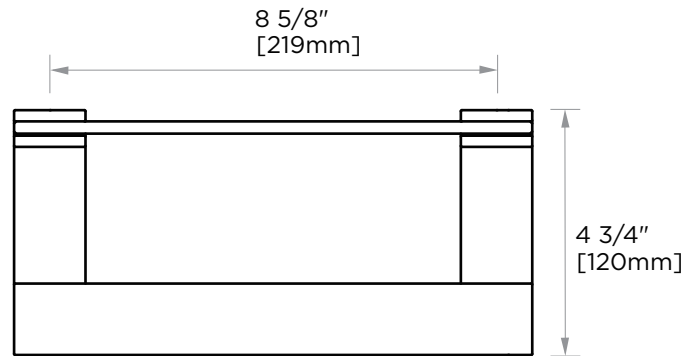

SPECIAL FINISHES AVAILABLE: 26 options available. Please see our website for full list samples

WARRANTY:
Lifetime Limited (Residential Use)
One Year (Commercial Use)