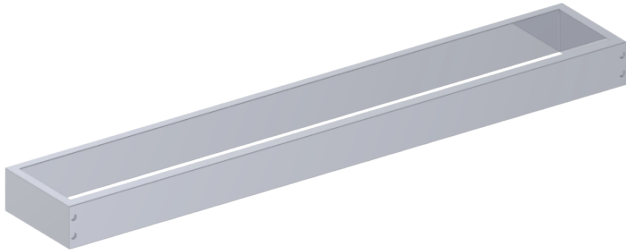

BERLIN COLLECTION SOLID BACK TOWEL BAR

18" 232180SB
24" 232240SB

PRODUCT NAME: SOLID BACK TOWEL BAR

PRODUCT CODE: 18" 232180SB
24" 232240SB

MATERIAL: All-brass construction

KEY FEATURES: Contemporary design with solid bold rectangular geometry.