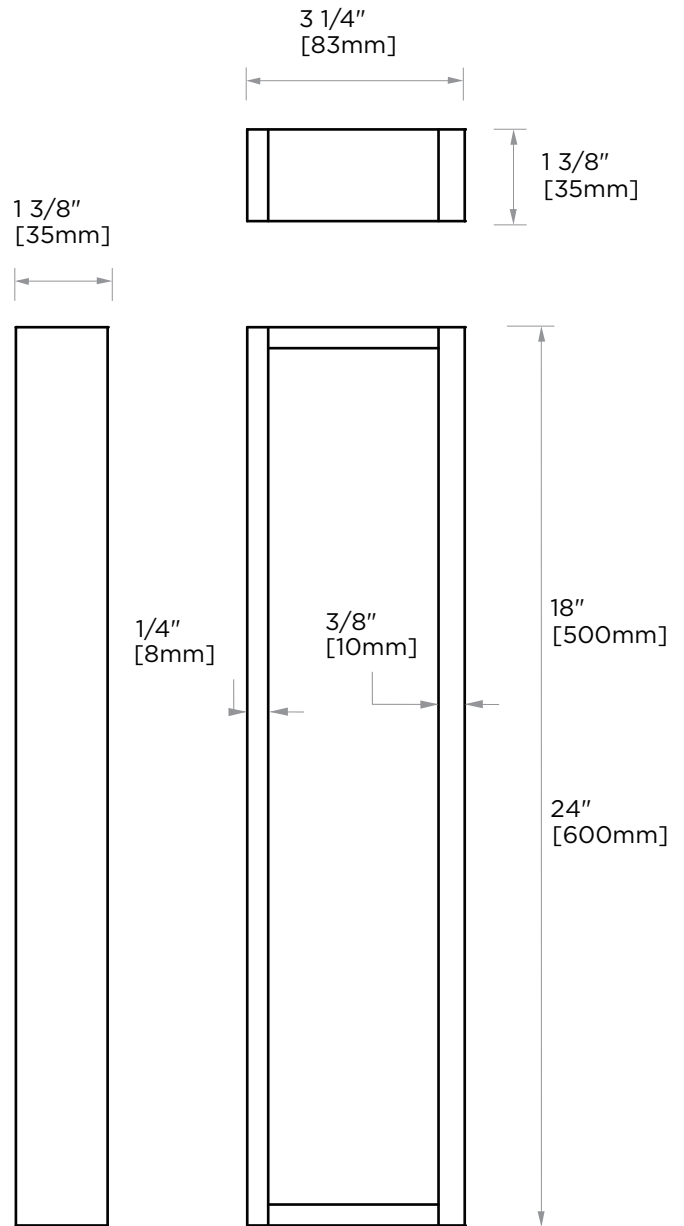

BERLIN COLLECTION SOLID BACK TOWEL BAR

18" 232180SB
24" 232240SB

PRODUCT NAME: SOLID BACK TOWEL BAR

PRODUCT CODE: 18" 232180SB
24" 232240SB

MATERIAL: All-brass construction

KEY FEATURES: Contemporary design with solid bold rectangular geometry.

NOTE: Dimensions and specifications are subject to change without notice.