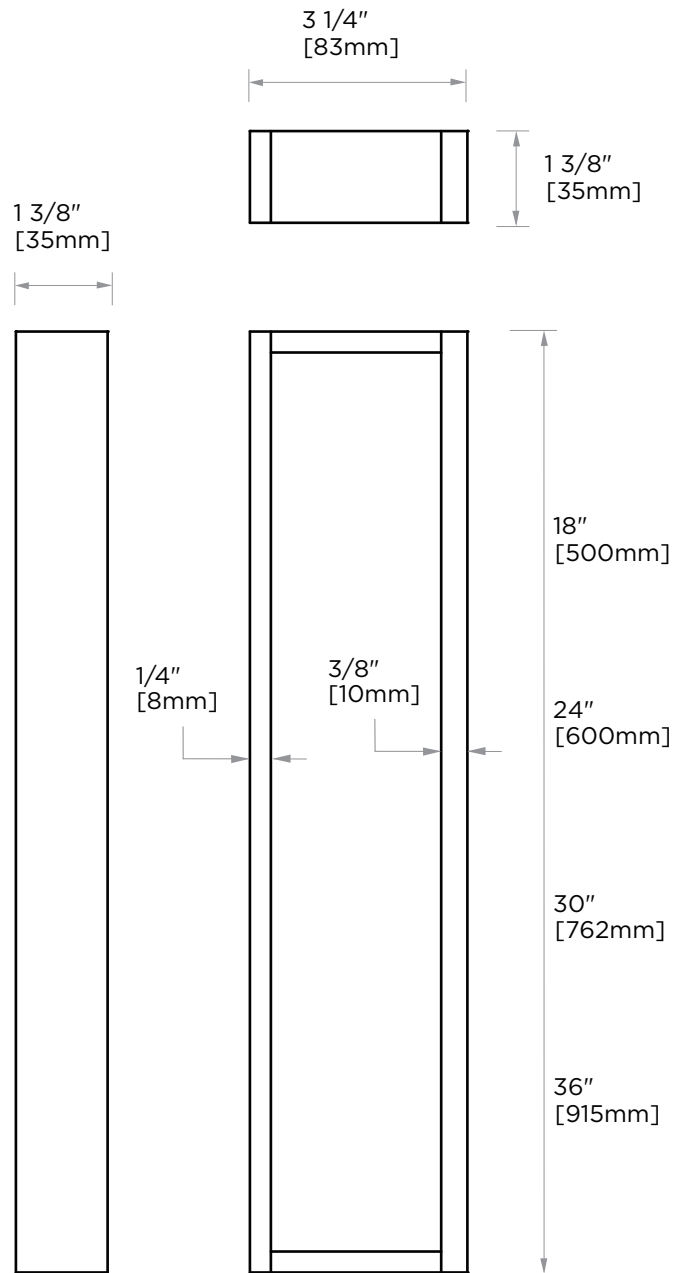

NOTE: Dimensions and specifications are subject to change without notice.