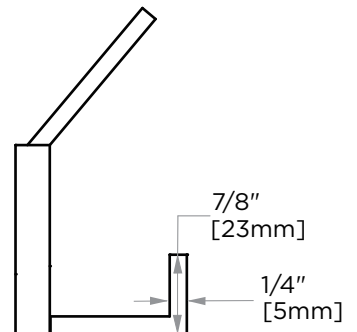

## BERLIN COLLECTION SINGLE PRONG ROBE HOOK 232136

**PRODUCT NAME:** SINGLE PRONG ROBE HOOK

**PRODUCT CODE:** 232136

**MATERIAL:** All-brass construction

**KEY FEATURES:** Contemporary design with solid bold rectangular geometry.

NOTE: Dimensions and specifications are subject to change without notice.