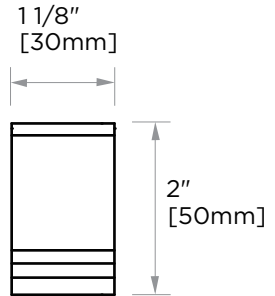

## BERLIN COLLECTION SINGLE PRONG ROBE HOOK 232136

**PRODUCT NAME:** SINGLE PRONG ROBE HOOK

**PRODUCT CODE:** 232136

**MATERIAL:** All-brass construction

**KEY FEATURES:** Contemporary design with solid bold rectangular geometry.

NOTE: Dimensions and specifications are subject to change without notice.