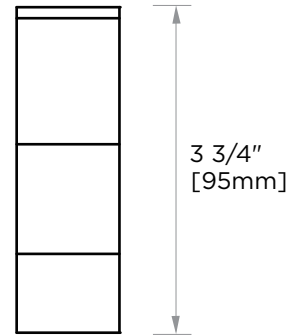

## BERLIN COLLECTION SINGLE PRONG ROBE HOOK 232136

**PRODUCT NAME:** SINGLE PRONG ROBE HOOK

**PRODUCT CODE:** 232136

**MATERIAL:** All-brass construction

**KEY FEATURES:** Contemporary design with solid bold rectangular geometry.

NOTE: Dimensions and specifications are subject to change without notice.