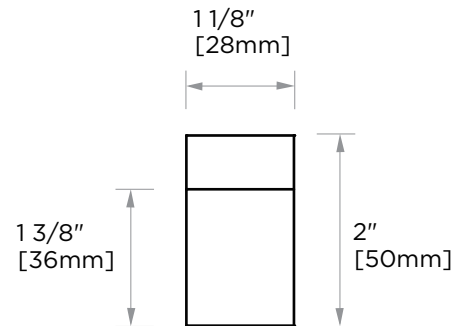

NOTE: Dimensions and specifications are subject to change without notice.