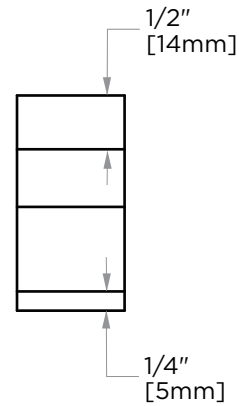

NOTE: Dimensions and specifications are subject to change without notice.