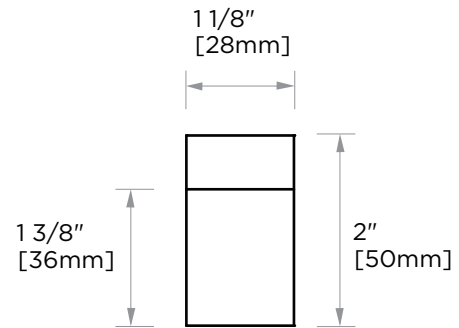

**BERLIN  
COLLECTION**  
**SINGLE PRONG ROBE  
HOOK SOLID BACK**  
232130A SB

**PRODUCT NAME:** SINGLE PRONG ROBE HOOK SOLID BACK

**PRODUCT CODE:** 232130A SB

**MATERIAL:** All-brass construction

**KEY FEATURES:** Contemporary design with solid bold rectangular geometry.

NOTE: Dimensions and specifications are subject to change without notice.