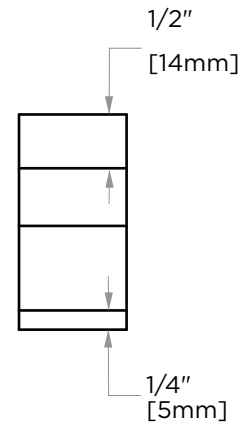

**BERLIN  
COLLECTION**  
**SINGLE PRONG ROBE  
HOOK SOLID BACK**  
232130A SB

**PRODUCT NAME:** SINGLE PRONG ROBE HOOK SOLID BACK

**PRODUCT CODE:** 232130A SB

**MATERIAL:** All-brass construction

**KEY FEATURES:** Contemporary design with solid bold rectangular geometry.

NOTE: Dimensions and specifications are subject to change without notice.