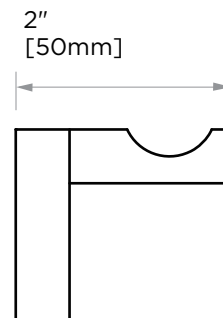

**BERLIN  
COLLECTION**  
**SINGLE PRONG ROBE  
HOOK SOLID BACK**  
232130A SB

**PRODUCT NAME:** SINGLE PRONG ROBE HOOK SOLID BACK

**PRODUCT CODE:** 232130A SB

**MATERIAL:** All-brass construction

**KEY FEATURES:** Contemporary design with solid bold rectangular geometry.

NOTE: Dimensions and specifications are subject to change without notice.