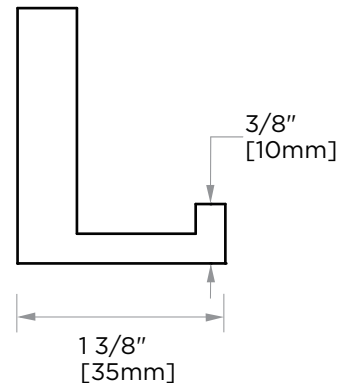

NOTE: Dimensions and specifications are subject to change without notice.