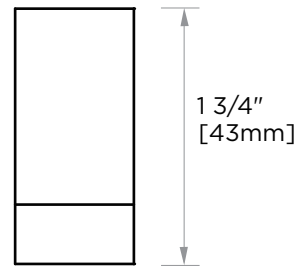

WARRANTY:

Lifetime Limited (Residential Use)
One Year (Commercial Use)

NOTE: Dimensions and specifications are subject to change without notice.